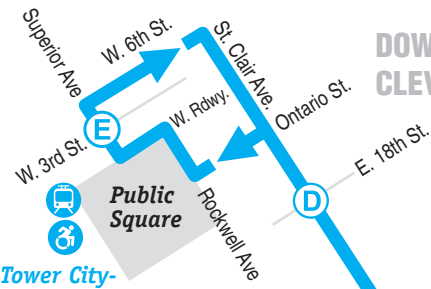

## DOWNTOWN CLEVELAND

**Tower City-  
Public Square  
Rapid Station**  
All Rail Lines,  
HealthLine,  
B-Line Trolley

E. 55th St. **C**  
16

E. 79th St. **2**  
*Maud Loop*  
(1 block south of St. Clair)

## CLEVELAND

E. 105th St. **B**  
10

E. 110th St. **40**  
Glenville H.S. ■

Cleveland Public Library  
Glenville Branch ■

Hayden Ave. **31, 37**  
**10** E. 140th St.

E. 152nd St. **37**  
Collinwood H.S. ■  
*East 153rd St. Loop*  
**A**  
31

- D** Timepoint
- RTA Rapid Station
- Wheelchair Accessible Rapid Station
- Bus Connection
- RTA Bus Loop
- Bus Route
- One-Way Only Service
- Other Road
- Point of Interest