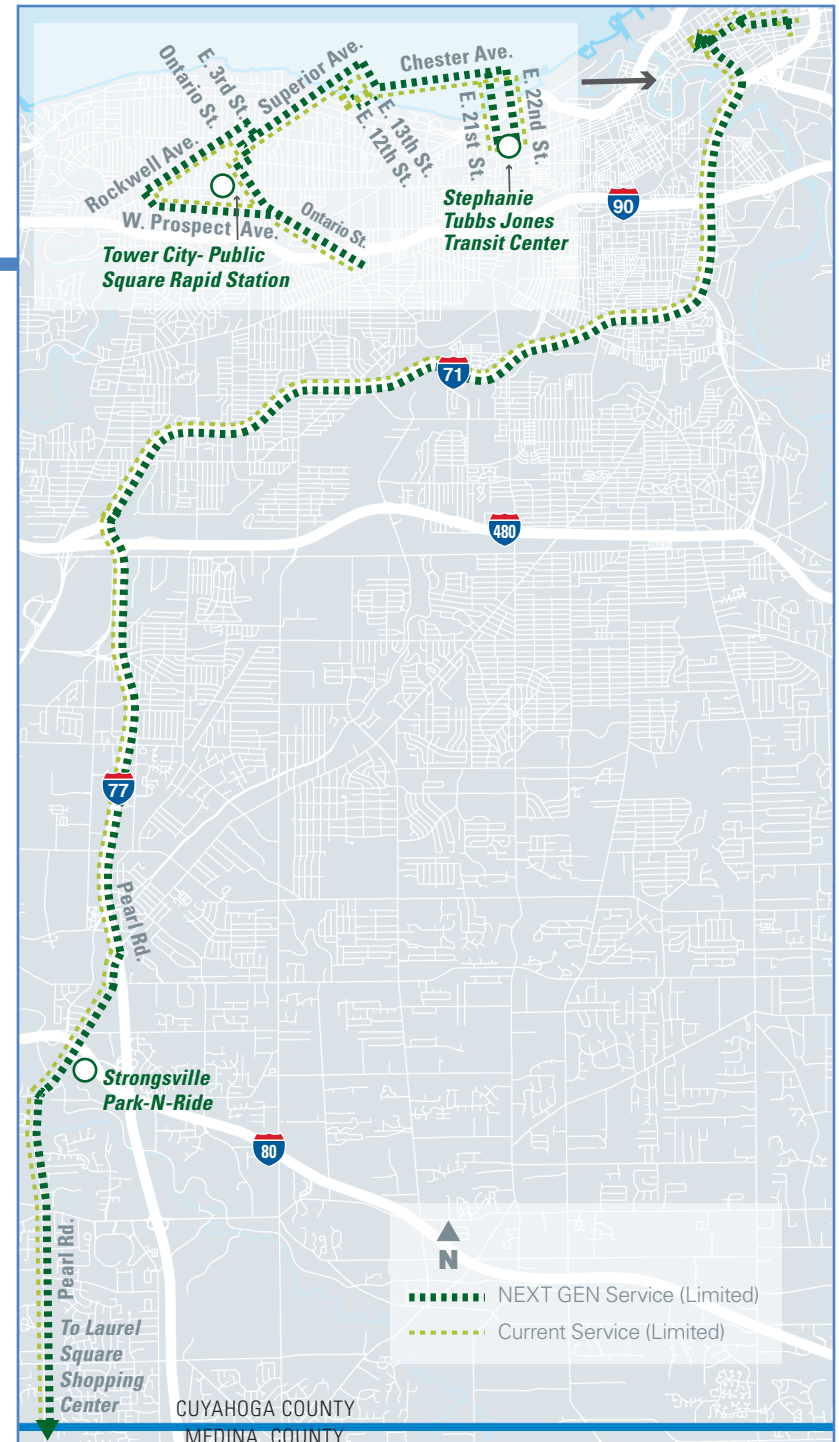

Greater frequency • Greater connectivity • for Greater Cleveland

NEXT GEN #251 Strongsville Park-N-Ride

Service between Downtown and Laurel Square Shopping Center via Strongsville Park-N-Ride

NEXT GEN #251 FREQUENCY

Weekday AM Rush Every 30 Minutes

Weekday PM Rush Every 30 Minutes

NEXT GEN #251 Points of Interest:

- Cleveland State University

PROPOSAL