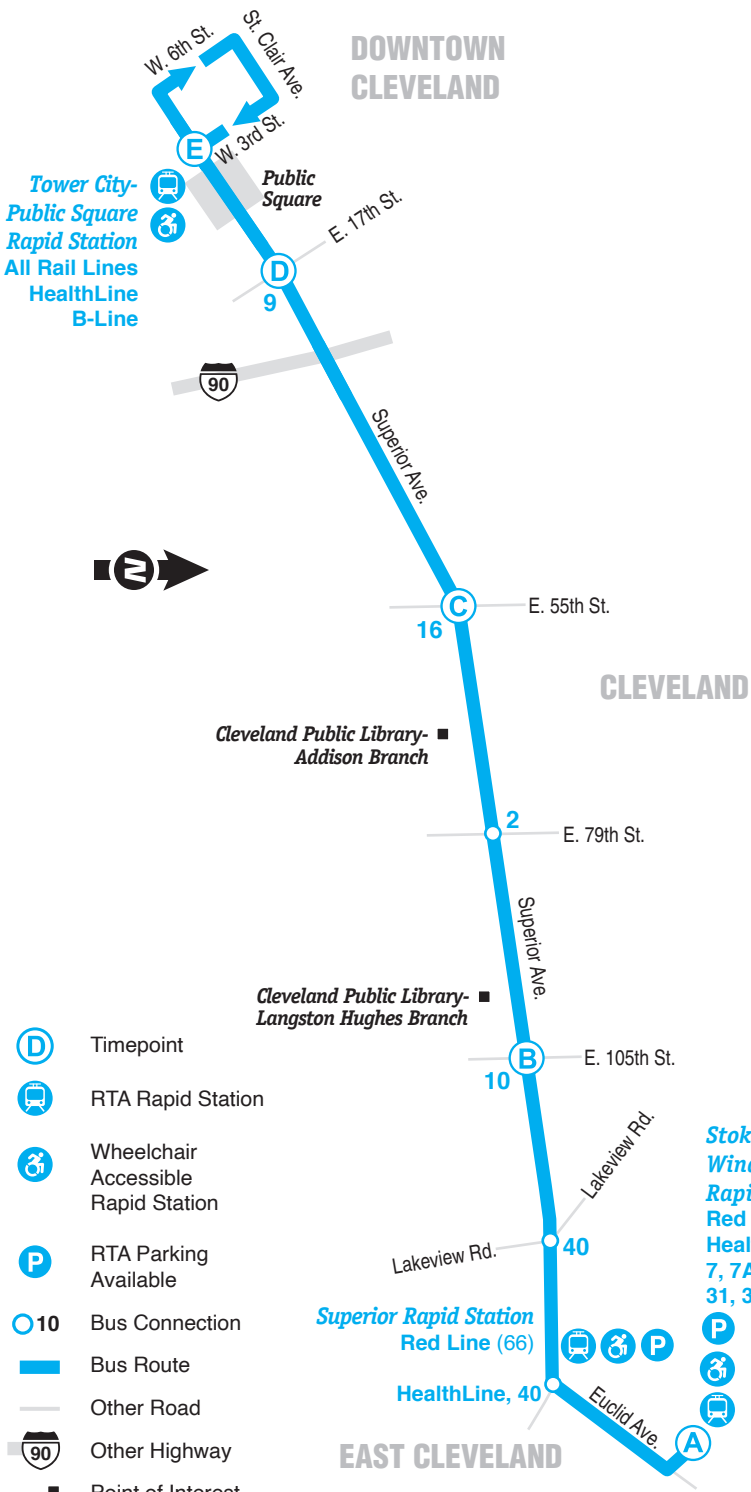

## DOWNTOWN CLEVELAND

**Tower City-Public Square Rapid Station**  
 All Rail Lines  
 HealthLine  
 B-Line

- Timepoint
- RTA Rapid Station
- Wheelchair Accessible Rapid Station
- RTA Parking Available
- Bus Connection
- Bus Route
- Other Road
- Other Highway
- Point of Interest

**Stokes-Windermere Rapid Station**  
 Red Line (66)  
 HealthLine  
 7, 7A, 28, 28A, 31, 37, 41, 41F

## EAST CLEVELAND