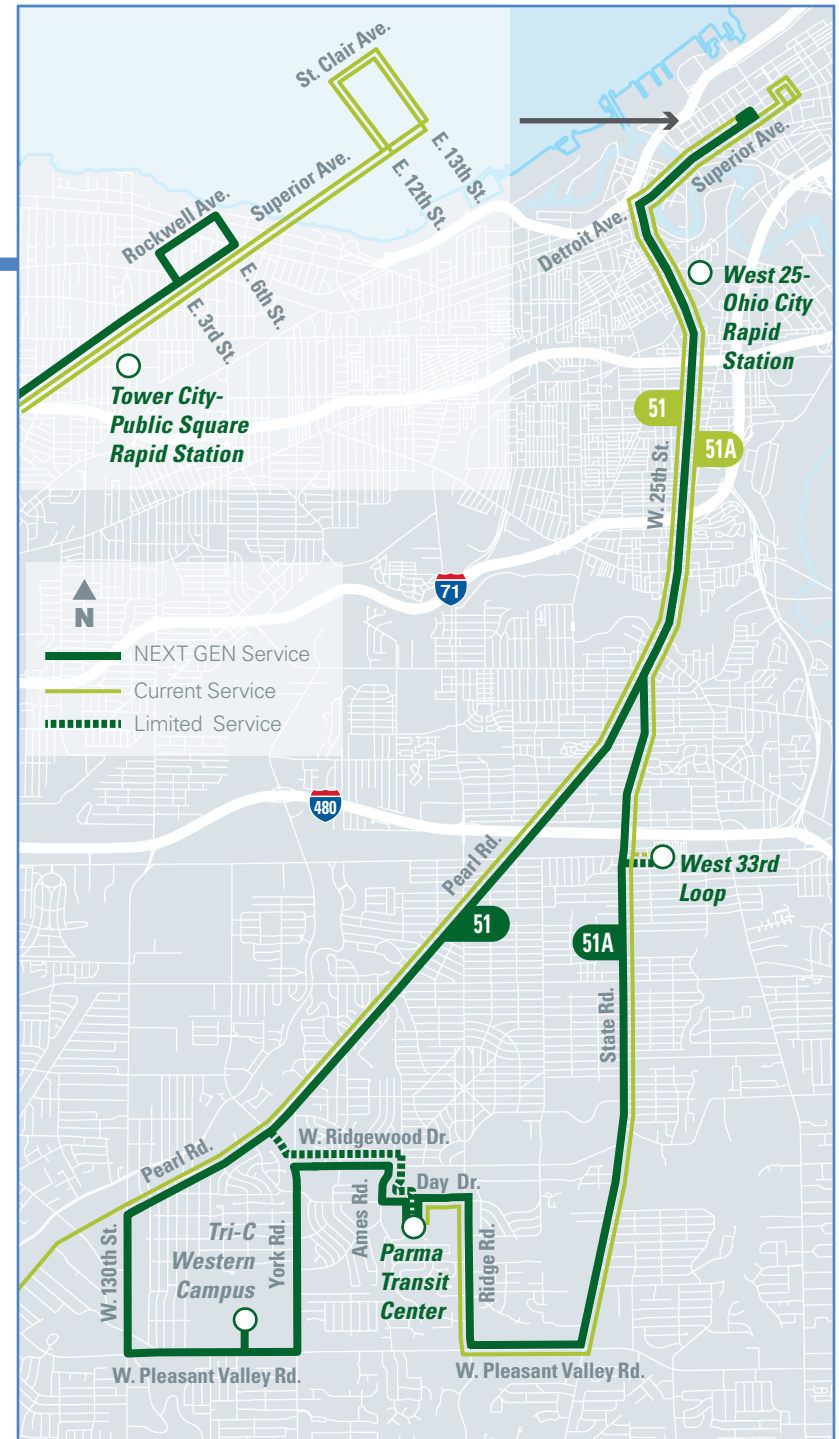

NEXT GEN

Greater frequency • Greater connectivity • for Greater Cleveland

NEXT GEN #51-51A MetroHealth Line

Service between Downtown and Parma Transit Center.

NEXT GEN #51-51A FREQUENCY

| | | | |
|------------------------|----------------------|------------------------|----------------------|
| Weekday AM Rush | Every 15*-30 Minutes | Weekend Daytime | Every 30*-60 Minutes |
| Weekday Midday | Every 15*-30 Minutes | Weekend Evening | Every 30*-60 Minutes |
| Weekday PM Rush | Every 15*-30 Minutes | Overnight** | Every 60 Minutes |
| Weekday Evening | Every 30*-60 Minutes | | |

* North of Pearl & State

** 51A north of the West 33 Loop

NEXT GEN #51-51A Features:

- Seven Day Service

NEXT GEN #51-51A Points of Interest:

- Lincoln West High School
- James Rhodes High School
- Padua Franciscan High School
- Valley Forge High School
- Cuyahoga Community College Western Campus
- Lutheran Hospital
- MetroHealth Main Campus
- Parma Medical Center
- Ohio City
- West Side Market
- Southland Shopping Center
- The Shoppes at Parma