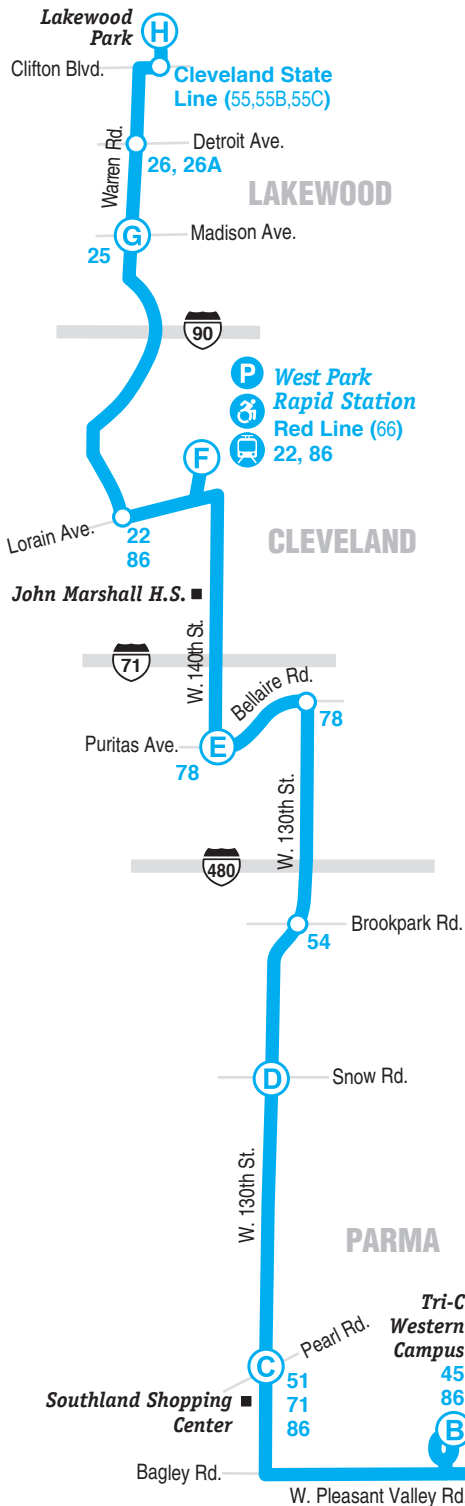

83

- Timepoint
- RTA Rapid Station
- Wheelchair Accessible Rapid Station
- Free RTA Parking Available
- Transit Center
- Bus Connection
- Bus Route
- Bus Route
- Other Road
- Other Highway
- Point of Interest

LAKEWOOD

CLEVELAND

PARMA

Lakewood Park

Cleveland State Line (55,55B,55C)

West Park Rapid Station Red Line (66)

John Marshall H.S.

Tri-C Western Campus

Southland Shopping Center

Parma Transit Center

25

26, 26A

22, 86

78

78

54

51, 71, 86

45, 86

45, 51, 51A

Clifton Blvd.

Warren Rd.

Detroit Ave.

Madison Ave.

W. 140th St.

Bellaire Rd.

Puritas Ave.

W. 130th St.

Brookpark Rd.

Snow Rd.

W. 130th St.

Pearl Rd.

Ames Rd.

W. Ridgewood Dr.

Day Dr.

York Rd.

Bagley Rd.

W. Pleasant Valley Rd.