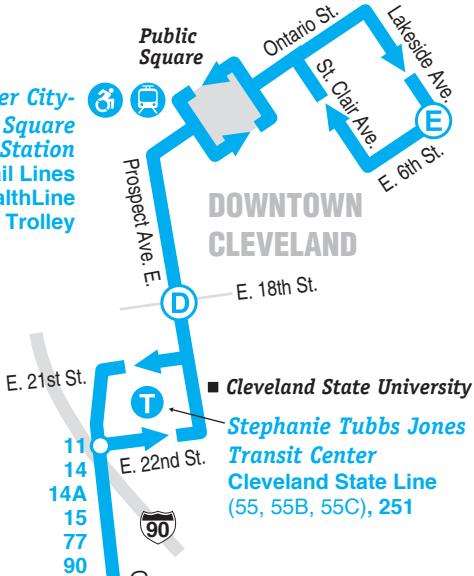

# 8

- Timepoint
- RTA Rapid Station
- Wheelchair Accessible Rapid Station
- Free RTA Parking Available
- Transit Center
- Bus Connection
- Bus Route
- Other Road
- Other Highway
- Point of Interest

**Tower City-  
Public Square  
Rapid Station**  
All Rail Lines  
HealthLine  
B-Line Trolley

## DOWNTOWN CLEVELAND

**Cleveland State University**  
**Stephanie Tubbs Jones  
Transit Center**  
Cleveland State Line  
(55, 55B, 55C), 251

## CLEVELAND

**Buckeye- Woodhill  
Rapid Station**  
Blue and Green  
Lines (67)

**East 105- Quincy  
Rapid Station**  
Red Line (66)

**Cleveland Clinic Hospitals**  
**John Hay H.S.**

**Shaker Square Rapid Station**  
Blue and Green Lines (67)