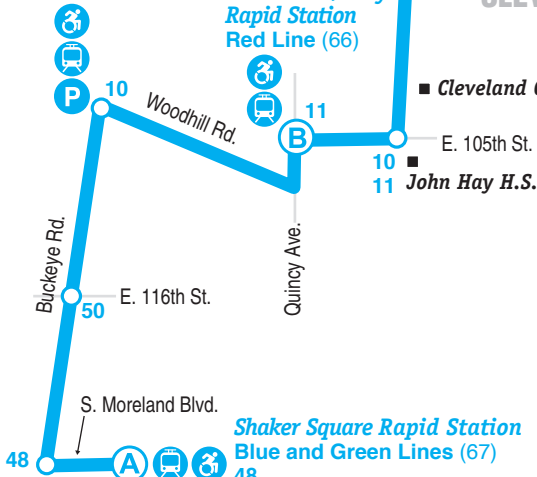

# 8

- Timepoint
- RTA Rapid Station
- Wheelchair Accessible Rapid Station
- Free RTA Parking Available
- Transit Center
- Bus Connection
- Bus Route
- Other Road
- Other Highway
- Point of Interest

**Tower City-  
Public Square  
Rapid Station**  
All Rail Lines  
HealthLine  
B-Line Trolley

## DOWNTOWN CLEVELAND

**Cleveland State University**  
**Stephanie Tubbs Jones  
Transit Center**  
Cleveland State Line  
(55, 55B, 55C), 251

## CLEVELAND

**Buckeye- Woodhill  
Rapid Station**  
Blue and Green  
Lines (67)

**East 105- Quincy  
Rapid Station**  
Red Line (66)

**Cleveland Clinic Hospitals**  
**John Hay H.S.**

**Shaker Square Rapid Station**  
Blue and Green Lines (67)