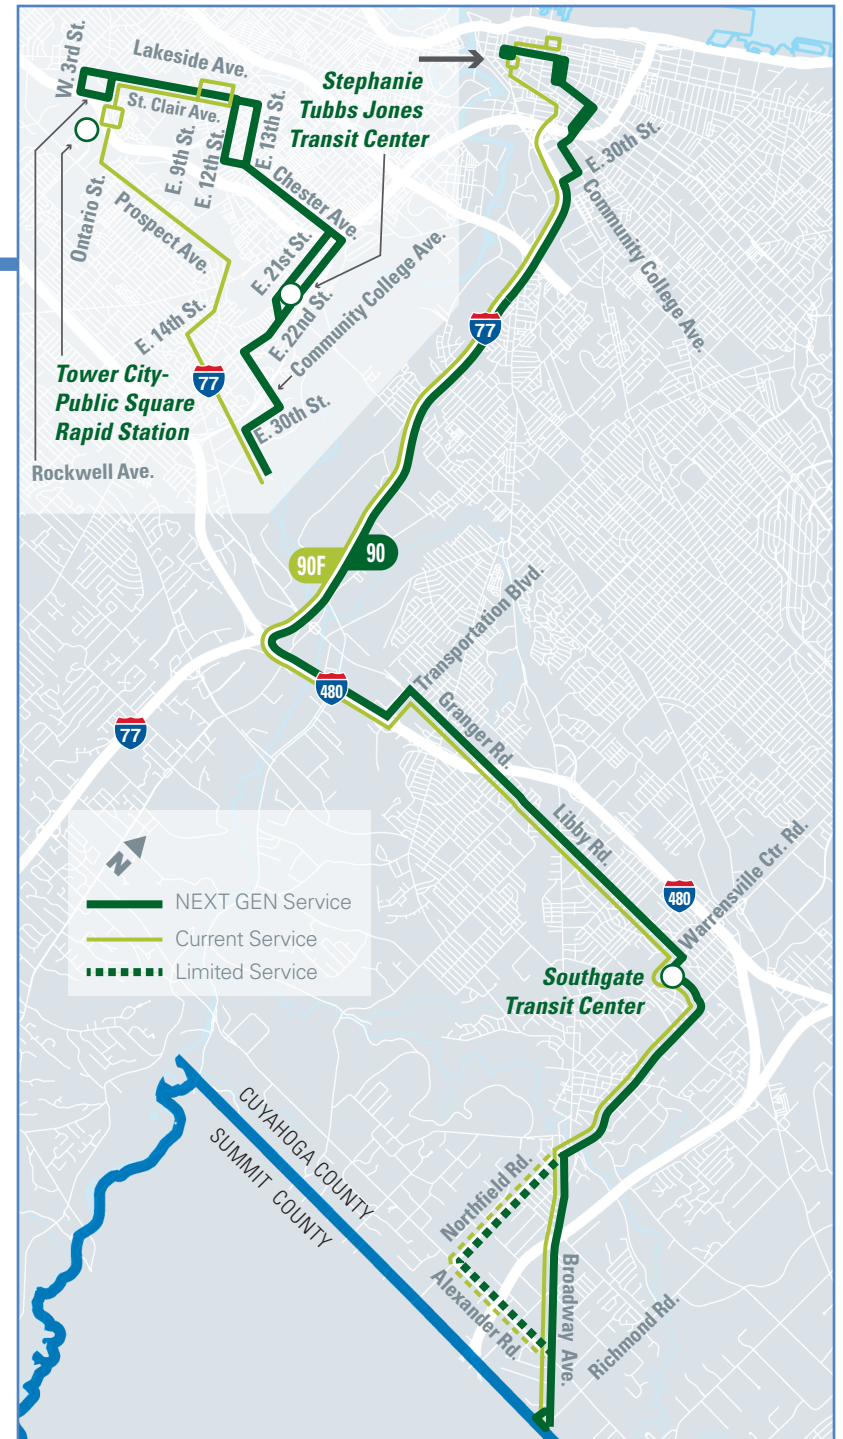

## NEXT GEN #90 Broadway- Libby

Service between Downtown and the Summit County Line.

### NEXT GEN #90 FREQUENCY

<b>Weekday AM Rush</b>	Every 30 Minutes	<b>Weekend Daytime</b>	Every 60 Minutes
<b>Weekday Midday</b>	Every 30 Minutes	<b>Weekend Evening</b>	Every 60 Minutes
<b>Weekday PM Rush</b>	Every 30 Minutes		
<b>Weekday Evening</b>	Every 60 Minutes		

### NEXT GEN #90 Features:

- Seven Day Service
- New Destinations

### NEXT GEN #90 Points of Interest:

- Cleveland State University
- Cuyahoga Community College Metro Campus