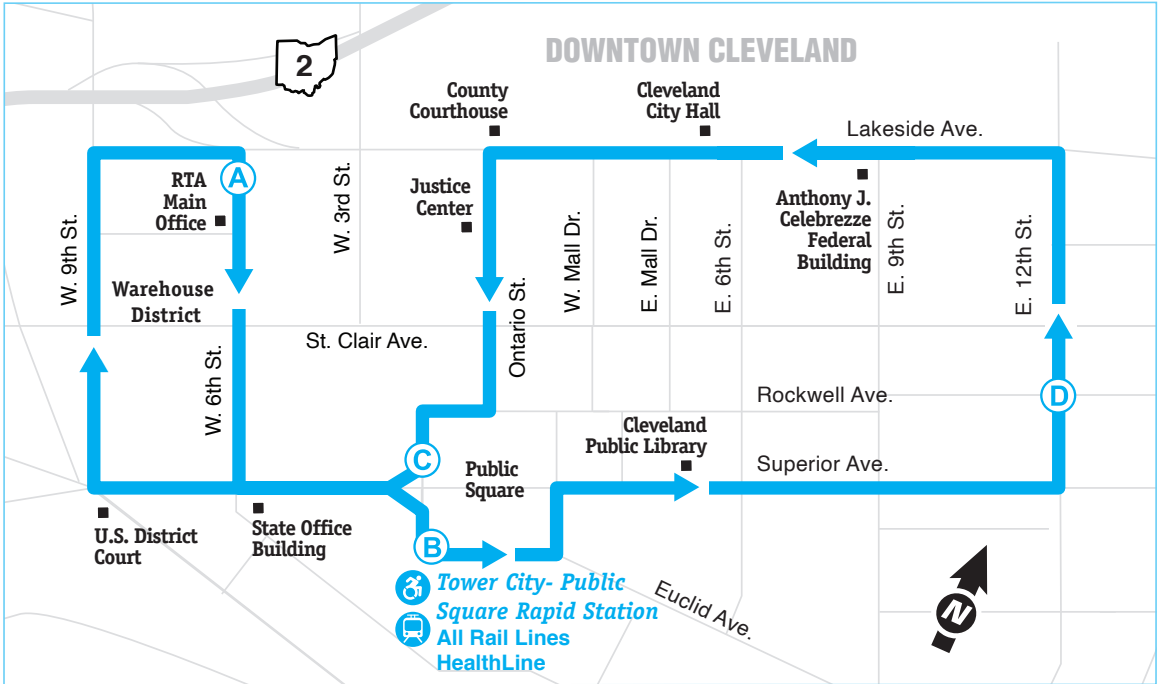

B-Line

Timepoint

RTA Rapid Station

Wheelchair Accessible Rapid Station

Bus Route

Other Road

Other Highway

Point of Interest

HOURS OF OPERATION:
Monday - Friday, 7AM - 7PM,
Every 15 Minutes