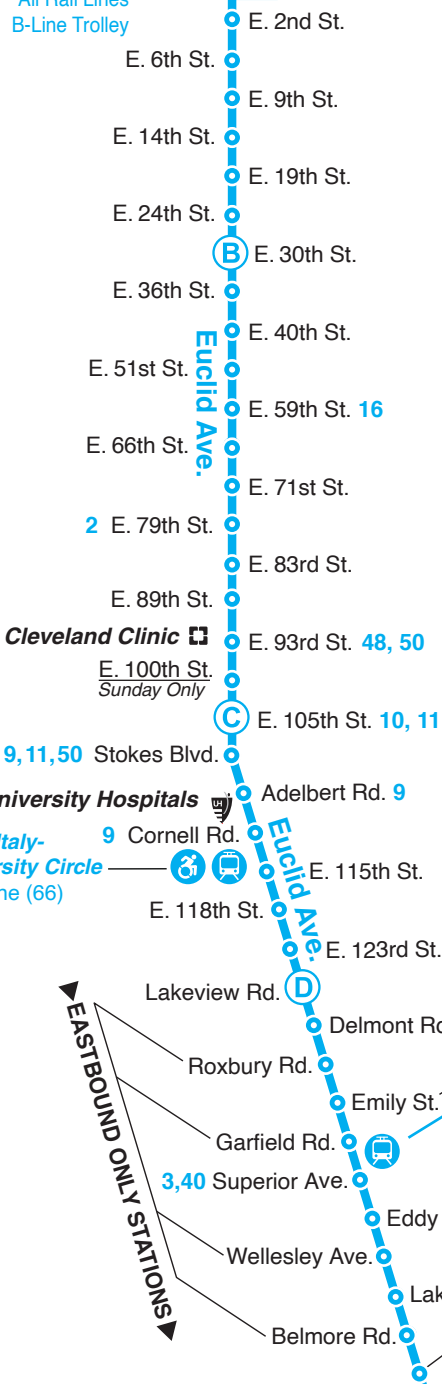

**Tower City-
Public Sq.**
All Rail Lines
B-Line Trolley

**Public
Square**

- HealthLine Station
- Timepoint Station
- 7 Connecting Bus Route
- Connecting Rail Station
- Wheelchair Accessible Rapid Station
- Free RTA Parking Available
- * Connection is within 2 blocks

***Little Italy-
University Circle**
Red Line (66)

*** Superior
Red Line (66)**

EASTBOUND ONLY STATIONS

WESTBOUND ONLY STATIONS

**Stokes - Windermere
Red Line (66)**
3, 7, 7A, 28, 28A, 31, 37, 41, 41F