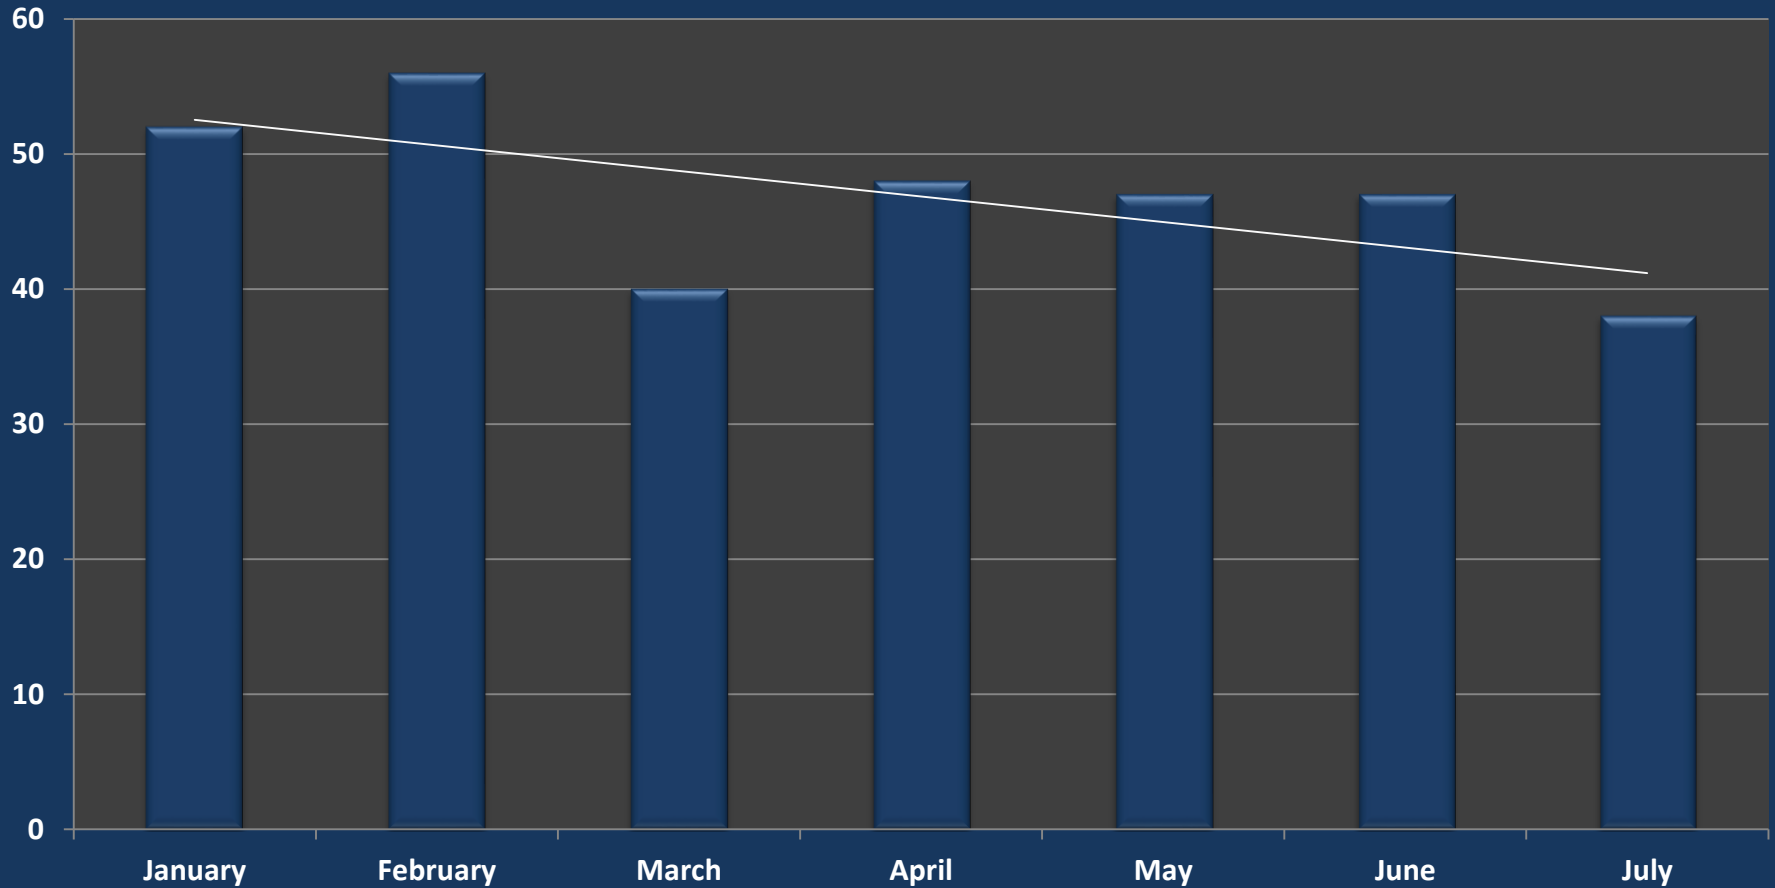

Collision Statistics

Board of Trustees Presentation
September 2, 2014
Risk Management

GCRTA Bus Collisions with Autos

GCRTA Bus Collisions with Autos by Month 2014

GCRTA Bus Collisions with Persons

*Requiring transport from scene