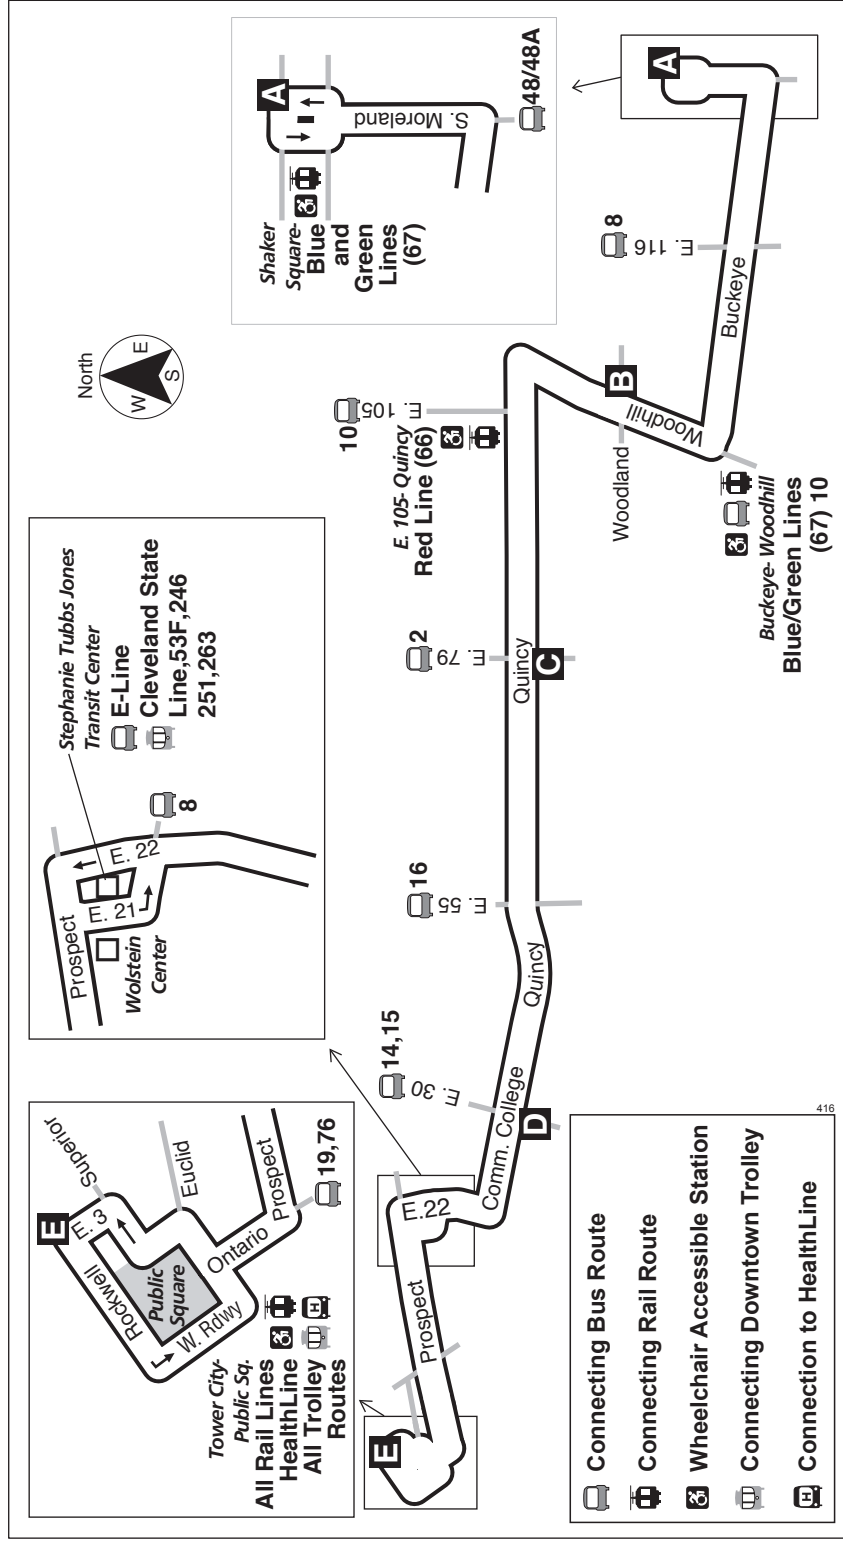

11 WEEKDAY

West

East

Bus Leaves or Arrives At	A Shaker Square	B Woodhill	C Quincy	D Comm. College	E Prospect	Bus Leaves or Arrives At	A Shaker Square	B Woodhill	C Quincy	D Comm. College	E Prospect
4 AM	4:50	5:00	5:06	5:13	5:24	4 AM	4:40	4:52	4:57	5:03	5:14
5 AM	5:25	5:35	5:41	5:48	5:59	5 AM	5:10	5:23	5:28	5:34	5:45
6 AM	6:00	6:10	6:16	6:23	6:34	6 AM	5:40	5:53	5:59	6:05	6:16
7 AM	6:29	6:39	6:46	6:53	7:04	7 AM	6:10	6:23	6:30	6:36	6:47
8 AM	6:55	7:05	7:12	7:19	7:30	8 AM	6:40	6:54	7:02	7:09	7:20
9 AM	7:15	7:25	7:32	7:40	7:52	9 AM	7:00	7:15	7:23	7:30	7:41
10 AM	7:35	7:46	7:53	8:01	8:13	10 AM	7:20	7:35	7:43	7:50	8:01
11 AM	7:55	8:06	8:13	8:21	8:33	11 AM	7:40	7:55	8:03	8:10	8:21
12 PM	8:15	8:26	8:33	8:41	8:53	12 PM	8:00	8:15	8:23	8:30	8:41
1 PM	8:35	8:46	8:53	9:01	9:13	1 PM	8:20	8:35	8:43	8:50	9:01
2 PM	8:59	9:11	9:18	9:26	9:38	2 PM	8:44	9:00	9:08	9:15	9:26
3 PM	9:35	9:47	9:54	10:02	10:14	3 PM	9:14	9:30	9:38	9:45	9:56
4 PM	10:10	10:22	10:29	10:37	10:49	4 PM	9:50	10:06	10:14	10:21	10:32
5 PM	10:45	10:57	11:04	11:12	11:24	5 PM	10:25	10:41	10:49	10:56	11:07
6 PM	11:20	11:32	11:39	11:47	12:00	6 PM	11:00	11:16	11:24	11:31	11:43
7 PM	11:55	12:07	12:14	12:22	12:35	7 PM	11:35	11:51	11:59	12:06	12:18
8 PM	12:30	12:42	12:49	12:57	1:10	8 PM	12:10	12:26	12:34	12:41	12:53
9 PM	1:04	1:16	1:23	1:31	1:44	9 PM	12:45	1:01	1:09	1:16	1:28
10 PM	1:41	1:53	2:01	2:09	2:22	10 PM	1:20	1:36	1:44	1:51	2:03
11 PM	2:01	2:13	2:21	2:29	2:42	11 PM	1:51	2:07	2:15	2:22	2:34
12 AM	2:21	2:33	2:41	2:49	3:02	12 AM	2:10	2:26	2:34	2:41	2:53
1 PM	2:42	2:54	3:02	3:10	3:23	1 PM	2:30	2:46	2:54	3:01	3:13
2 PM	3:01	3:13	3:21	3:29	3:42	2 PM	2:50	3:06	3:14	3:21	3:33
3 PM	3:21	3:33	3:41	3:49	4:02	3 PM	3:10	3:26	3:35	3:43	3:55
4 PM	3:41	3:53	4:01	4:09	4:22	4 PM	3:30	3:47	3:56	4:04	4:17
5 PM	4:01	4:13	4:21	4:29	4:43	5 PM	3:50	4:07	4:16	4:24	4:37
6 PM	4:23	4:35	4:42	4:50	5:04	6 PM	4:08	4:25	4:34	4:42	4:55
7 PM	4:42	4:54	5:01	5:09	5:23	7 PM	4:30	4:48	4:56	5:04	5:17
8 PM	5:02	5:14	5:21	5:29	5:43	8 PM	4:51	5:09	5:17	5:24	5:37
9 PM	5:23	5:35	5:42	5:50	6:04	9 PM	5:12	5:30	5:38	5:45	5:58
10 PM	5:53	6:04	6:11	6:18	6:31	10 PM	5:39	5:55	6:03	6:10	6:23
11 PM	6:27	6:38	6:45	6:52	7:05	11 PM	6:10	6:25	6:33	6:40	6:53
12 AM	6:58	7:09	7:16	7:23	7:36	12 AM	6:40	6:55	7:03	7:10	7:22
	7:28	7:39	7:46	7:53	8:06		7:10	7:25	7:33	7:40	7:52
	7:58	8:08	8:15	8:22	8:34		7:40	7:55	8:03	8:10	8:22
	8:27	8:37	8:43	8:50	9:02		8:10	8:25	8:33	8:40	8:52
	9:10	9:20	9:26	9:33	9:45		8:40	8:55	9:03	9:10	9:21
	9:55	10:05	10:11	10:18	10:29		9:10	9:24	9:31	9:37	9:48
	10:40	10:50	10:56	11:03	11:14		9:55	10:08	10:15	10:21	10:32
	11:25	11:35	11:41	11:48	11:59		10:40	10:53	11:00	11:06	11:17
	12:10	12:20	12:26	12:33	12:44		11:25	11:37	11:43	11:49	12:00
							12:10	12:22	12:28	12:34	12:45

Scheduled times are subject to traffic and weather conditions. Please have exact fare ready, drivers carry no change.

Subscribe to e-news: To subscribe to RTA's twice-a-month free e-mail newsletter, go to www.rideRTA.com/e-news and fill in the information. Each newsletter is filled with up-to-date transit information.