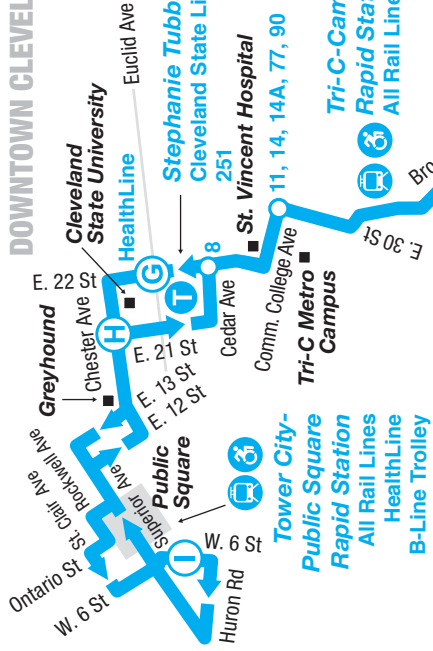

DOWNTOWN CLEVELAND

15

- Bus Route
- Other Road
- Wheelchair Accessible Rapid Station
- Point of Interest
- Off Route Loop
- Transit Center
- Timepoint
- RTA Rapid Station
- Wheelchair Accessible Rapid Station
- Bus Connection