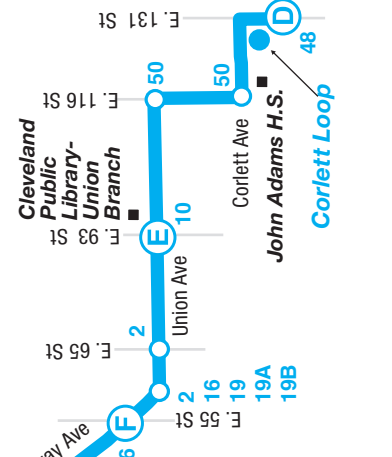

DOWNTOWN CLEVELAND

15

- Bus Route
- Other Road
- Wheelchair Accessible Rapid Station
- Point of Interest
- Off Route Loop
- Transit Center
- Timepoint
- RTA Rapid Station
- Wheelchair Accessible Rapid Station
- Bus Connection