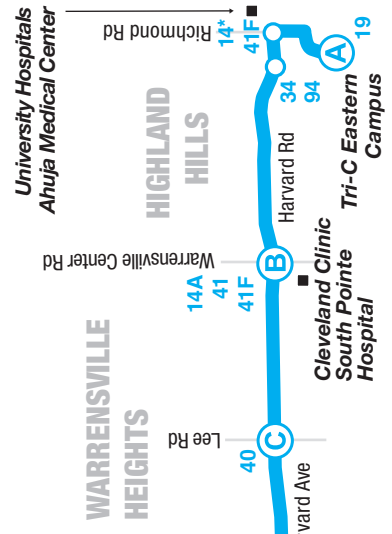

EASTBOUND

Downtown to Tri-C Eastern Campus

	West 6-Prospect (I)	Chester-East 21 (H)	East 55-Broadway (F)	Union-East 93 (E)	Harvard-East 131 (D)	Harvard-Lee (C)	Harvard-Warrensville (B)	Tri-C East Campus (A)
AM	5:08	5:17	5:30	5:35	5:45	5:49	5:54	6:01
	5:45	5:54	6:07	6:12	6:22	6:26	6:31	6:38
	6:15	6:24	6:37	6:42	6:52	6:56	7:01	7:08
	6:45	6:54	7:07	7:12	7:22	7:26	7:31	7:38
	7:15	7:24	7:37	7:42	7:52	7:56	8:01	8:08
	7:45	7:54	8:07	8:12	8:22	8:26	8:32	8:39

DOWNTOWN CLEVELAND

15

- Bus Route
- Other Road
- Wheelchair Accessible Rapid Station
- Point of Interest
- Off Route Loop
- Transit Center
- Timepoint
- RTA Rapid Station
- Wheelchair Accessible Rapid Station
- Bus Connection