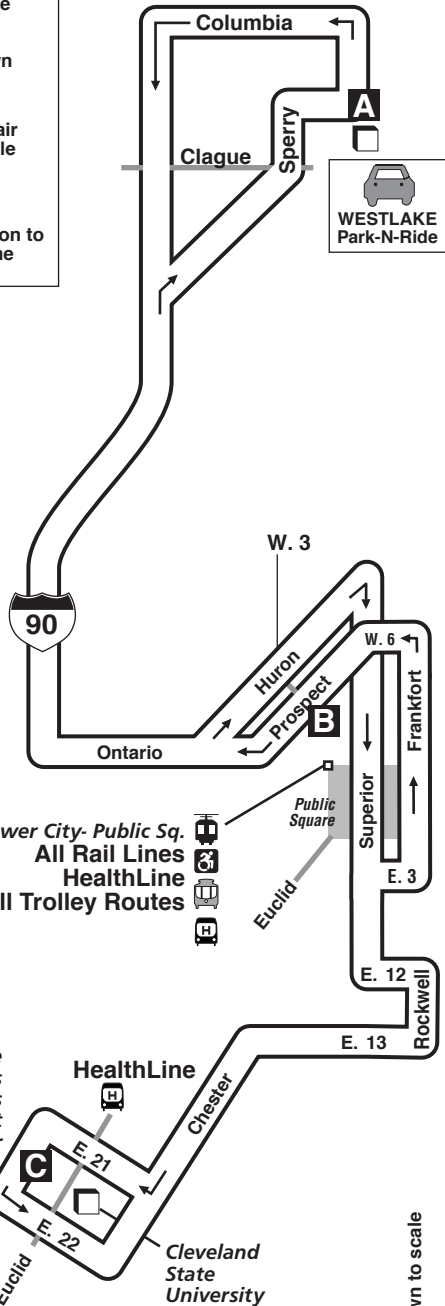

-  Connecting Rail Route
-  Downtown Trolley
-  Wheelchair Accessible Rapid Station
-  Connection to HealthLine

WESTLAKE
Park-N-Ride

Tower City- Public Sq.
All Rail Lines
HealthLine
All Trolley Routes

Stephanie Tubbs Jones Transit Center
E-Line
8,11,53F
Cleveland State Line
251,263

HealthLine

Cleveland State University

Map is not drawn to scale

East

Bus Leaves or Arrives At	Westlake Park-N-Ride	Stephanie Tubbs Jones Transit Center
5 AM	5:52	6:25
6 AM	6:15	6:50
7 AM	6:42	7:20
8 AM	7:02	7:40
	7:12	7:50
	7:22	8:00
	7:37	8:15
	7:57	8:35
	8:17	8:55

West

Bus Leaves or Arrives At	Stephanie Tubbs Jones Transit Center	Tower City at West Prospect West 3	Westlake Park-N-Ride
3 PM	3:33	3:49	4:14
4 PM	3:55	4:11	4:36
	4:15	4:31	4:56
	4:30	4:46	5:11
	4:45	5:01	5:26
5 PM	5:00	5:18	5:43
	5:15	5:33	5:58
	5:35	5:53	6:18
6 PM	6:05	6:21	6:46

Please have exact fare ready, drivers carry no change.

THIS ROUTE HAS NO SATURDAY, SUNDAY OR HOLIDAY SERVICE.**Holiday Service:**

RTA operates holiday service on the following days: New Year's Day, Memorial Day, Independence Day, Labor Day, Thanksgiving Day and Christmas Day.