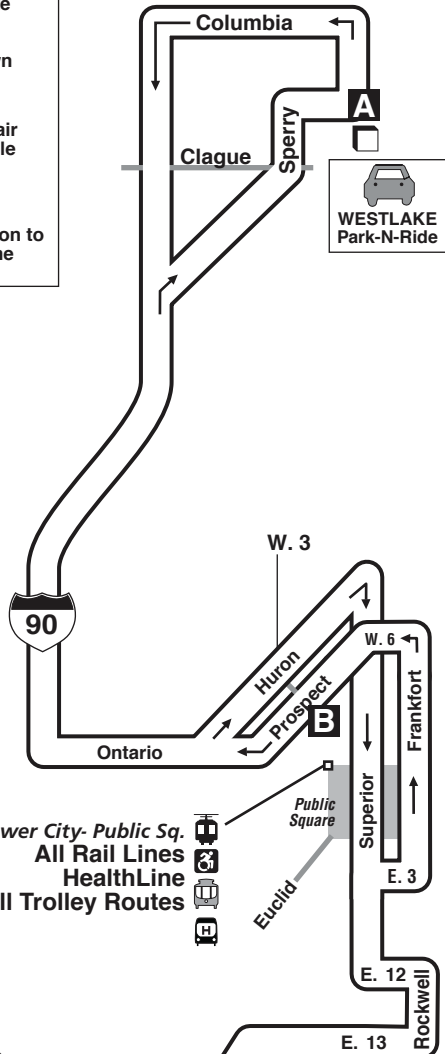

-  Connecting Rail Route
-  Downtown Trolley
-  Wheelchair Accessible Rapid Station
-  Connection to HealthLine

Tower City- Public Sq.
All Rail Lines
HealthLine
All Trolley Routes

Stephanie Tubbs Jones Transit Center
E-Line
8,11,53F
Cleveland State Line
251,263

HealthLine
Cleveland State University

Map is not drawn to scale

East

Bus Leaves or Arrives At	Westlake Park-N-Ride	Stephanie Tubbs Jones Transit Center
	A	C
5 AM	5:52	6:25
6 AM	6:15	6:50
7 AM	6:42	7:20
	7:02	7:40
	7:12	7:50
	7:22	8:00
	7:37	8:15
	7:57	8:35
8 AM	8:17	8:55

West

Bus Leaves or Arrives At	Stephanie Tubbs Jones Transit Center	Tower City at West Prospect West 3	Westlake Park-N-Ride
	C	B	A
3 PM	3:33	3:48	4:13
	3:55	4:10	4:35
4 PM	4:15	4:30	4:55
	4:30	4:45	5:10
	4:45	5:00	5:25
5 PM	5:00	5:20	5:45
	5:15	5:35	6:00
	5:35	5:53	6:18
6 PM	6:05	6:20	6:45

SPAN OF SERVICE:

Monday thru Friday
AM Rush and PM Rush

 Wheelchair Accessible

RTA's Mission: To provide safe, reliable, clean and courteous public transportation.

Greater Cleveland Regional Transit Authority
1240 West 6th Street • Cleveland, Ohio 44113-1331
rideRTA.com