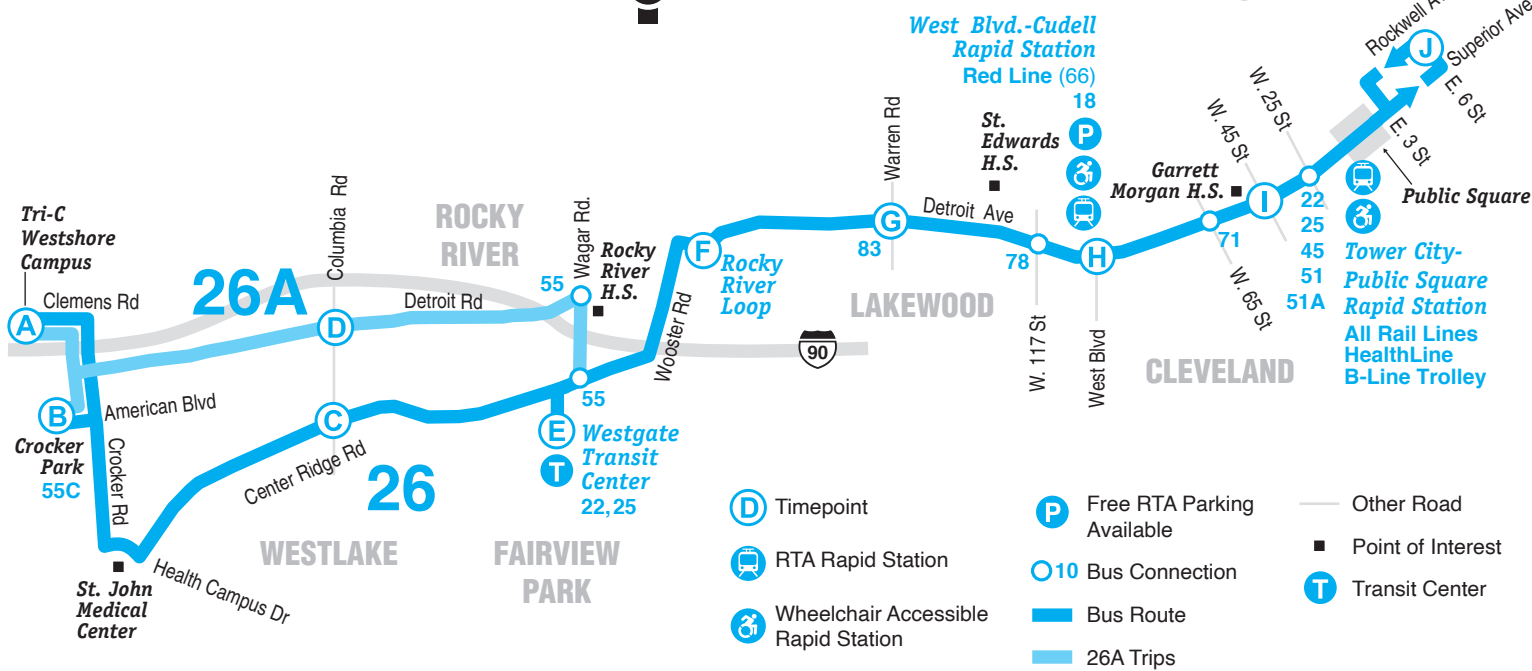

26-26A

26-26A MONDAY THROUGH FRIDAY

EASTBOUND

Tri-C Westshore Campus and Crocker Park and Westgate Transit Center to Downtown

WESTBOUND

Downtown to Westgate Transit Center and Crocker Park and Tri-C Westshore Campus

26A TIMES ARE IN BOLD TYPE

26-26A SUNDAY / HOLIDAY

EASTBOUND

Crocker Park and Westgate Transit Center to Downtown

	Crocker Park (B)	Center Ridge-Columbia (C)	Detroit-Columbia (D)	Westgate Transit Center (E)	Rocky River Loop (F)	Warren (G)	Detroit-Rapid Station-Cudell (H)	West 45 (I)	East 3 (J)	Rockwell-West 45 (I)	West Blvd.-Cudell (H)	Warren (G)	Detroit-Rapid Station-Cudell (H)	West 45 (I)	East 3 (J)	Crocker Park (B)	Center Ridge-Columbia (C)	Detroit-Columbia (D)	Westgate Transit Center (E)	Rocky River Loop (F)	Warren (G)	Detroit-Rapid Station-Cudell (H)	West 45 (I)	East 3 (J)
AM	-	-	-	3:19	3:26	3:31	3:41	3:49	3:59	3:10	3:18	3:26	3:36	3:42	3:50	-	-	-	3:19	3:26	3:31	3:41	3:49	3:59
	-	-	-	4:19	4:26	4:31	4:41	4:49	4:59	4:10	4:18	4:26	4:36	4:42	4:50	-	-	-	4:19	4:26	4:31	4:41	4:49	4:59
	-	-	-	5:17	5:24	5:29	5:39	5:47	5:57	5:10														