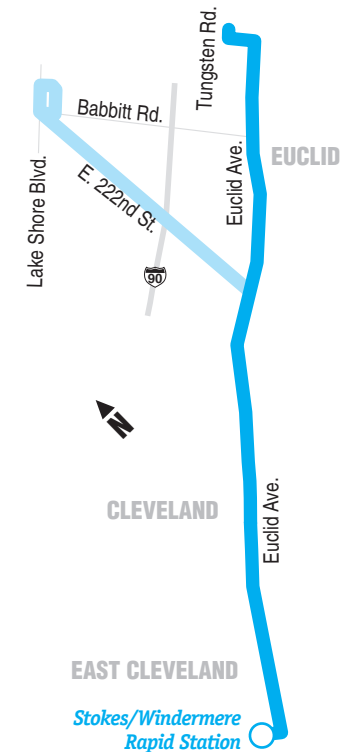

E D C A

Please Note:

Scheduled times are subject to traffic and weather conditions.

Holiday Service:

RTA operates Holiday / Sunday service on the following days: New Year's Day, Memorial Day, Independence Day, Labor Day, Thanksgiving Day and Christmas Day.

RTA on the Internet:

RideRTA.com

Subscribe to enews: rideRTA.com/e-news

on Twitter: @GCRTA

on Facebook: facebook.com/rideRTA

ADA Accessibility:

All RTA vehicles are ADA-compliant. Major rail stations and passenger facilities are either ADA-compliant, or on a multi-year construction schedule for upgrades.

RTA's Mission:

RTA's Mission is to provide safe, reliable, clean and courteous public transportation.

Effective: March 8, 2020

28-28A

Euclid

Greater Cleveland
Regional Transit Authority
1240 West 6th Street • Cleveland Ohio 44113
Riderta.com • RTAnsweline - 216-621-9500