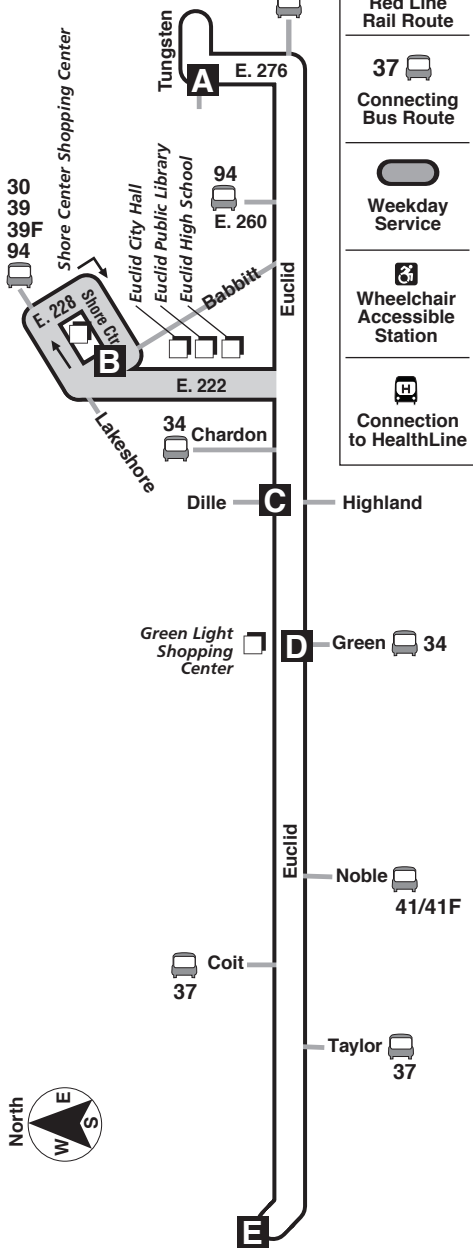

For information call 1-888-LAKETRAN
LAKETRAN

- Connecting Red Line Rail Route
- 37 Connecting Bus Route
- Weekday Service
- Wheelchair Accessible Station
- Connection to HealthLine

Louis Stokes/Windermere Rapid Station
Red Line (66)
HealthLine
3,30,37,41,41F

SPAN OF SERVICE:

24 hours a day, 7 days a week
 28A Shore Center- Babbitt Trips:
 Monday - Friday, Early AM thru PM Rush

Wheelchair Accessible

RTA's Mission: To provide safe, reliable, clean and courteous public transportation.