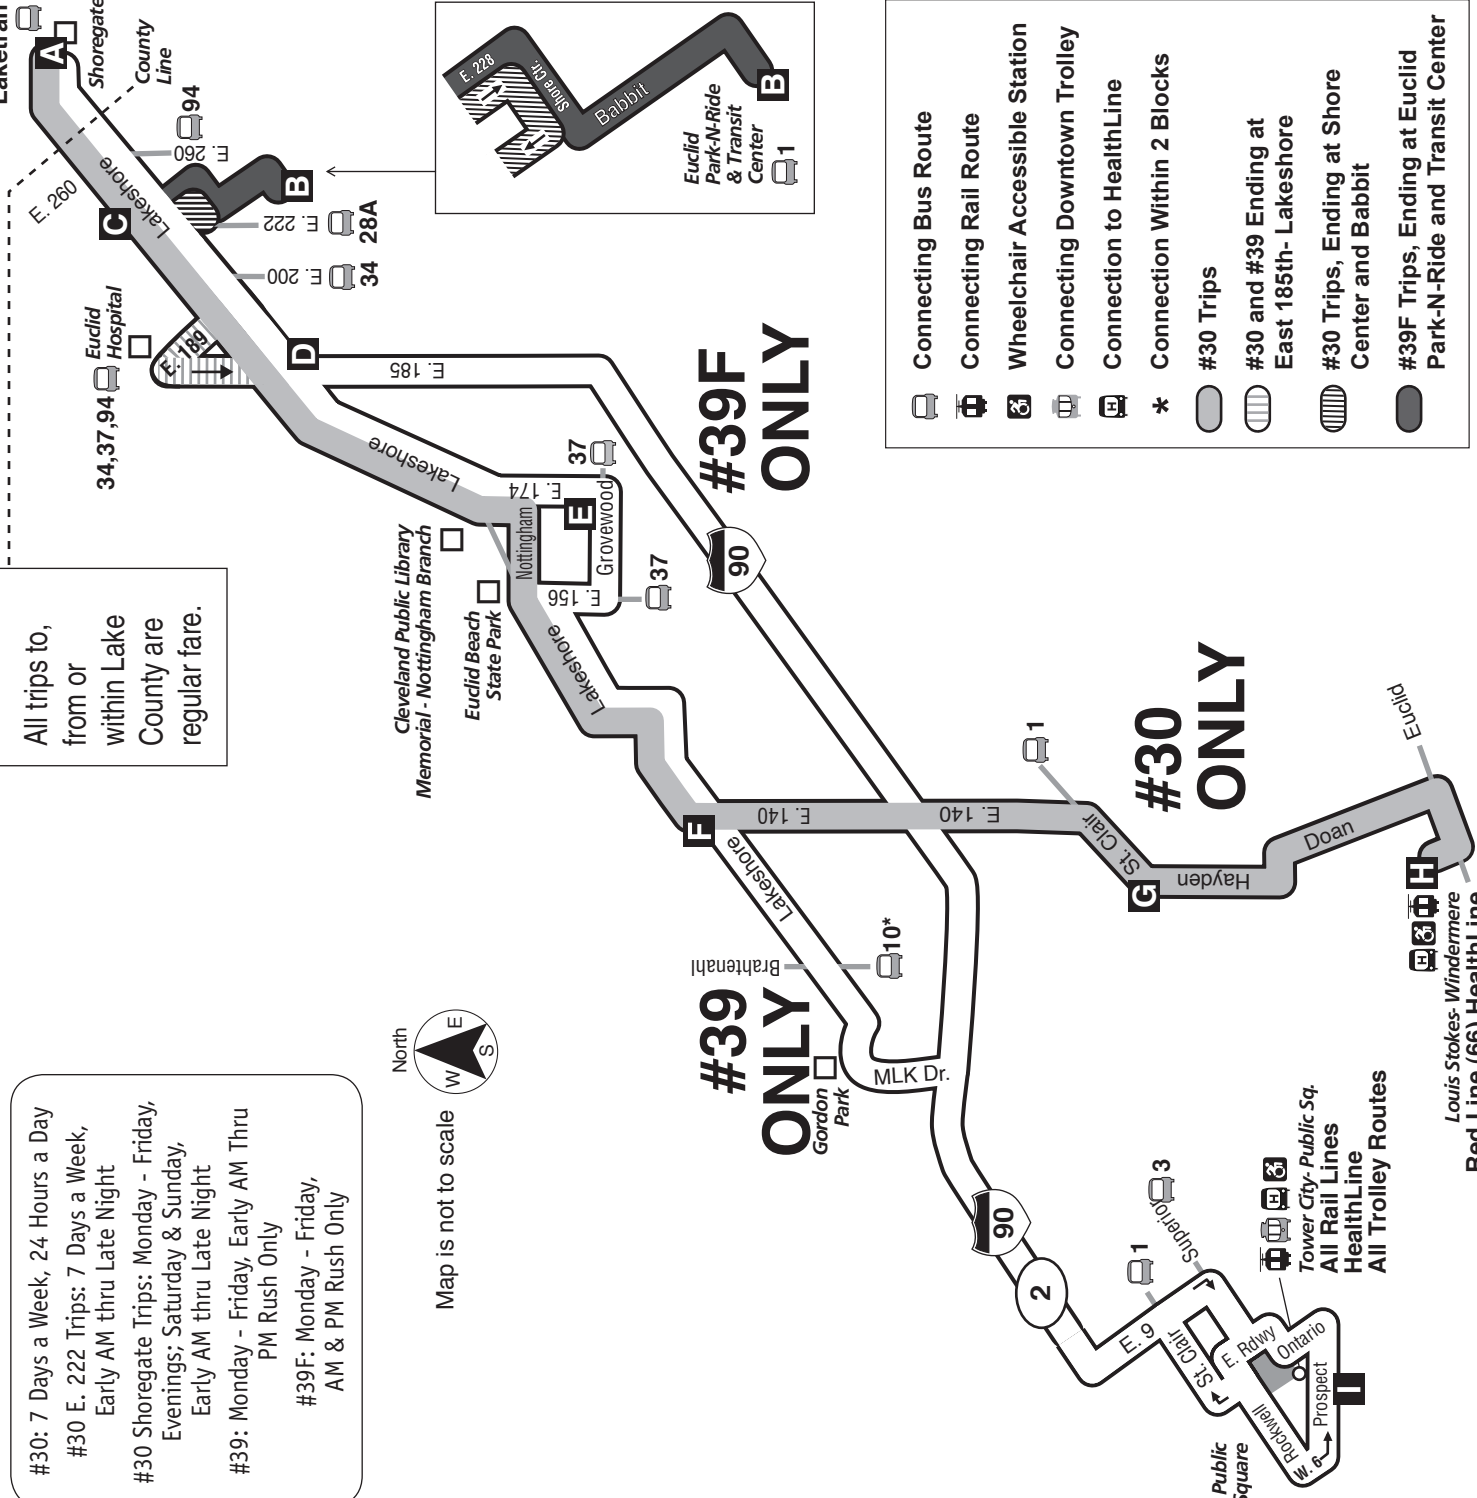

**SPAN OF SERVICE:**

- #30: 7 Days a Week, 24 Hours a Day
- #30 E, 222 Trips: 7 Days a Week, Early AM thru Late Night
- #30 Shoregate Trips: Monday - Friday, Evenings; Saturday & Sunday, Early AM thru Late Night
- #39: Monday - Friday, Early AM Thru PM Rush Only
- #39F: Monday - Friday, AM & PM Rush Only

Map is not to scale

**Connecting Bus Route**

**Connecting Rail Route**

**Wheelchair Accessible Station**

**Connecting Downtown Trolley**

**Connection to HealthLine**

**Connection Within 2 Blocks**

**#30 Trips**

**#30 and #39 Ending at East 185th-Lakeshore**

**#30 Trips, Ending at Shore Center and Babbit**

**#39F Trips, Ending at Euclid Park-N-Ride and Transit Center**

**30**

**SATURDAY**

**East**

**West**

**SUNDAY/HOLIDAY**

H: Time is for Euclid Hospital Loop.