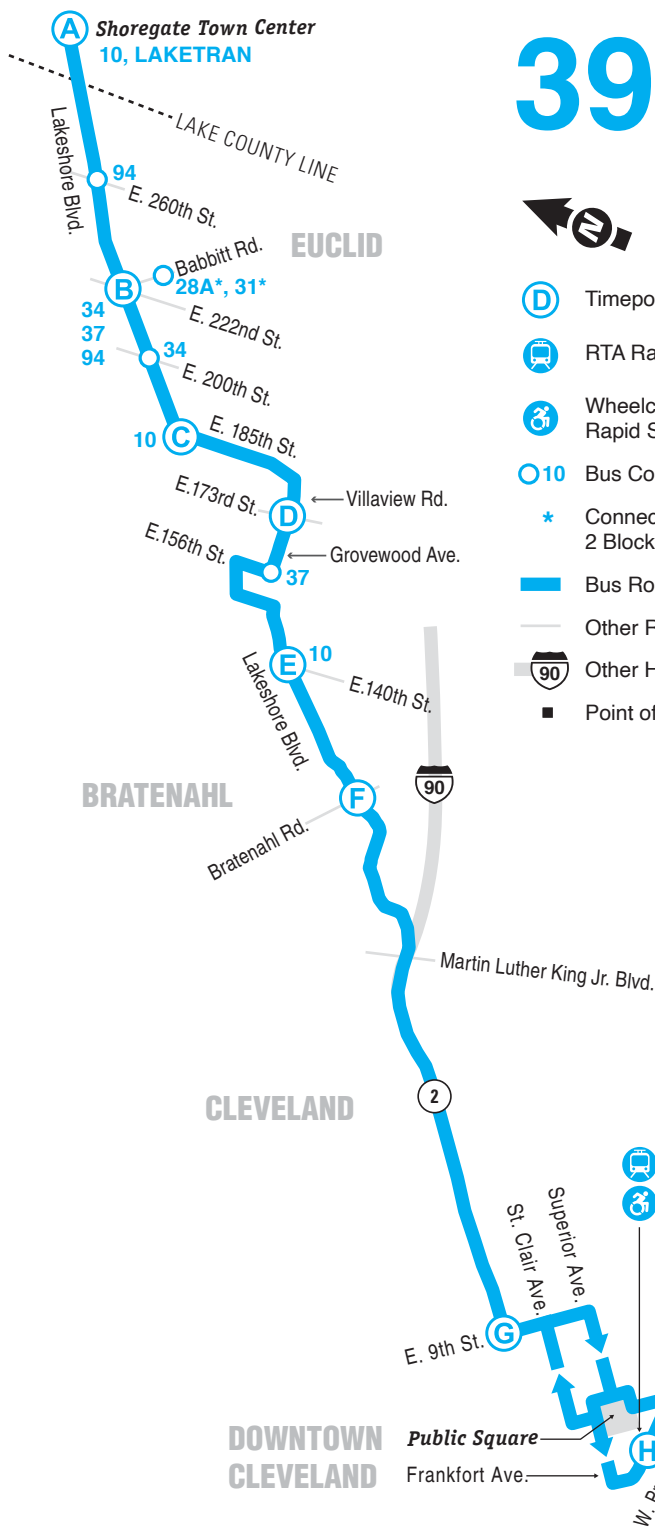

Tower City at West Prospect-West 3 (H)	Lakeside-East 9 (G)	Lakeshore-Bratenahl (F)	Lake Shore-East 140 (E)	Groveood-East 173 (D)	Lakeshore-East 185 (C)	Lakeshore-East 222 (B)	Shoregate Town Center (A)
AM	5:40	5:46	5:57	6:02	6:08	6:14	6:18	6:30
	6:10	6:16	6:27	6:32	6:39	6:45	6:49	7:01
	6:40	6:47	6:58	7:04	7:11	7:18	7:22	7:34
	7:10	7:18	7:29	7:35	7:42	7:49	7:53	8:05
	7:40	7:48	7:59	8:05	8:13	8:21	8:25	8:37
	8:10	8:18	8:29	8:35	8:43	8:51	8:55	9:07
PM	3:10	3:18	3:29	3:35	3:44	3:52	3:56	4:10
	3:40	3:49	4:00	4:06	4:15	4:23	4:28	4:42
	4:10	4:20	4:31	4:37	4:45	4:53	4:58	5:12
	4:40	4:50	5:01	5:07	5:15	5:23	5:28	5:42
	5:10	5:19	5:30	5:36	5:44	5:52	5:57	6:09
	5:40	5:49	6:00	6:06	6:14	6:22	6:27	6:38
	6:10	6:18	6:29	6:35	6:43	6:50	6:55	7:06
	(H)	(G)	(F)	(E)	(D)	(C)	(B)	(A)

39

- Timepoint
- RTA Rapid Station
- Wheelchair Accessible Rapid Station
- Bus Connection
- Connection Within 2 Blocks
- Bus Route
- Other Road
- Other Highway
- Point of Interest

Tower City-Public Square Rapid Station
All Rail Lines
HealthLine
B-Line Trolley

DOWNTOWN CLEVELAND

Public Square
Frankfort Ave.
W. Prospect W. 3rd St.
Ontario St.