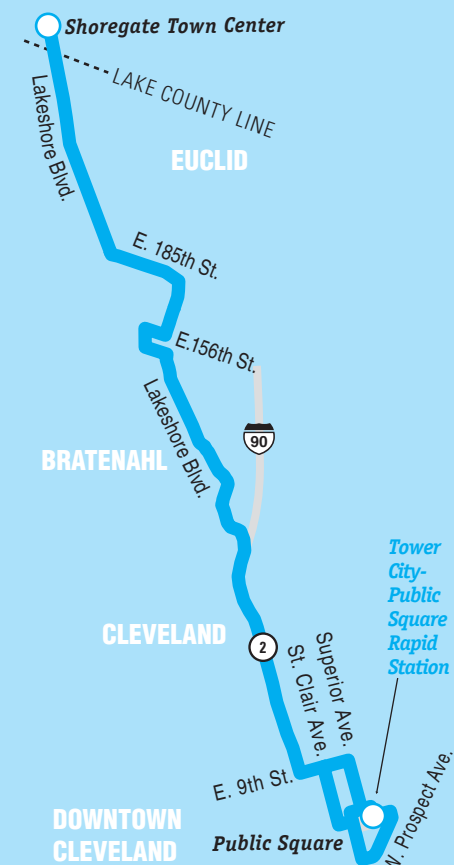

Ayuda en Español:

Para ayuda con este horario, o para planificar una viaje, llame al (216) 621-9500 y oprime el numero 2 para español, y el numero 2 otra vez para una operadora en español.

Please Note:

Scheduled times are subject to traffic and weather conditions.

THIS ROUTE HAS NO SATURDAY, SUNDAY OR HOLIDAY SERVICE.

Holiday Service:

GCRTA operates Holiday / Sunday service on the following days: New Year's Day, Memorial Day, Independence Day, Labor Day, Thanksgiving Day and Christmas Day.

ADA Accessibility and Title VI:

GCRTA's entire fleet is accessible and ADA compliant.

GCRTA is committed to ensuring that no person is denied or subject to discrimination in receipt of services on the basis of race, color, national origin or any other characteristics protected by law.

Tower City

Tower City is the hub of GCRTA rail service. All rail lines stop there. In addition, GCRTA's Customer Service Center, Lost and Found, and Fare Sales Counter are located in the Rotunda of Tower City, on the station platform level.

All downtown GCRTA bus routes operate near the Tower City / Public Square area. For more information on downtown bus to bus connections, you can:

- Consult the printed timetable of the connecting bus
- Call the RTAnswerline, 216-621-9500
- Go to RideRTA.com

RideRTA.com

Effective: June 13, 2021

39 Lakeshore

NEXT GEN

Greater Cleveland
Regional Transit Authority
Connecting the Community