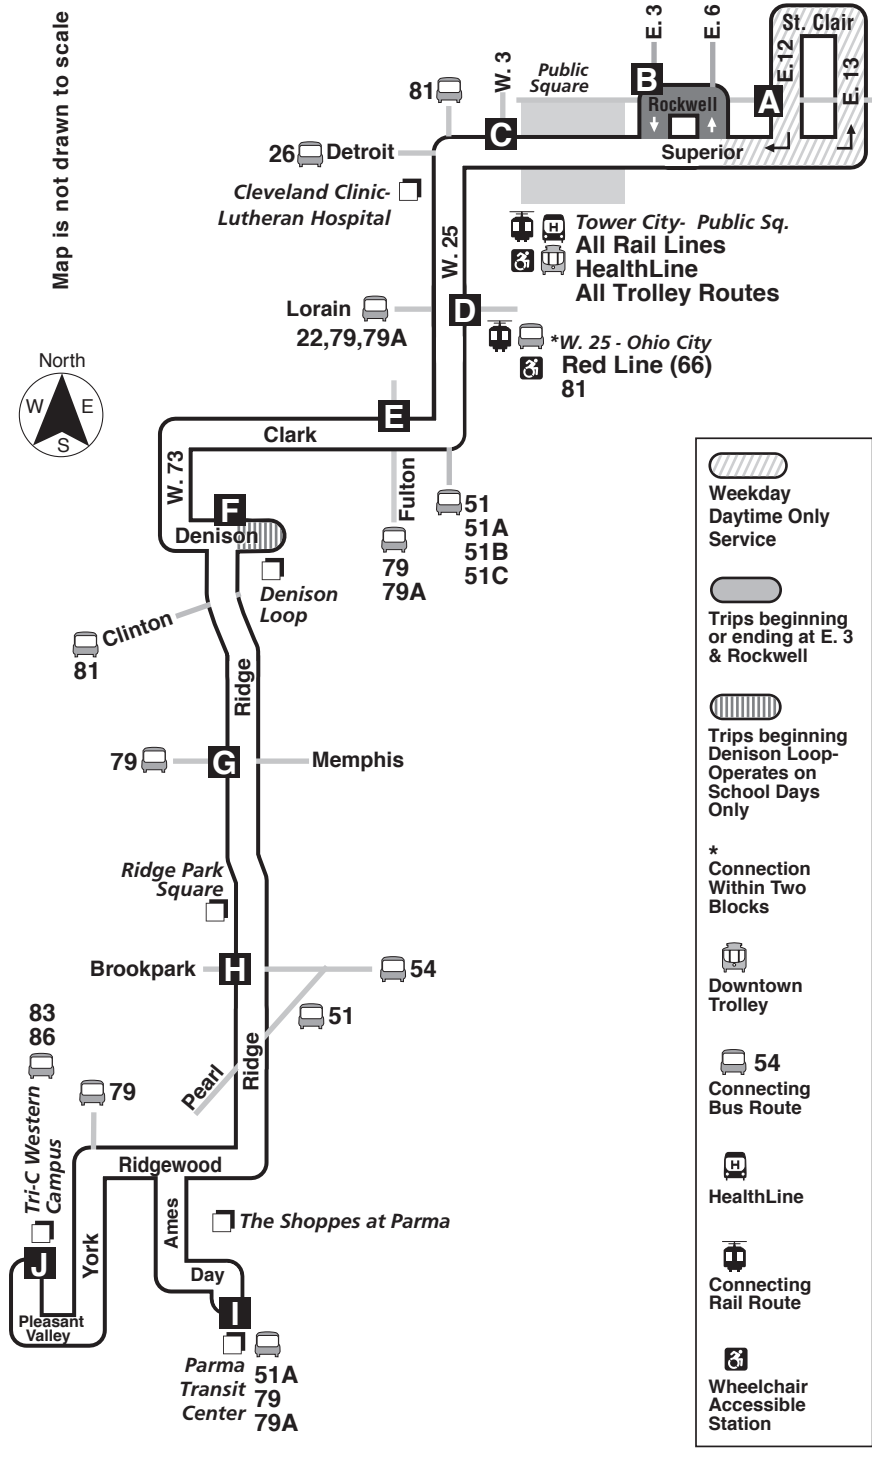

45

Ridge

Effective August 12, 2018

DESTINATIONS:

- Tri-C Western Campus
- Parma Transit Center
- University Hospitals Parma Medical Center
- Ridge Park Square
- Biddulph Plaza/Biddulph License Bureau
- Cleveland Clinic- Lutheran Hospital
- Tower City

SPAN OF SERVICE:

7 Days a Week, Early AM thru Late Night

Wheelchair Accessible

RTA's Mission: To provide safe, reliable, clean and courteous public transportation.

Map is not drawn to scale

- Weekday Daytime Only Service
- Trips beginning or ending at E. 3 & Rockwell
- Trips beginning Denison Loop - Operates on School Days Only
- * Connection Within Two Blocks*
- Downtown Trolley
- 54 Connecting Bus Route
- HealthLine
- Connecting Rail Route
- Wheelchair Accessible Station

Holiday Service:
RTA operates holiday service on the following days: New Year's Day, Memorial Day, Independence Day, Labor Day, Thanksgiving Day and Christmas Day.

Follow us on twitter @GCRTA