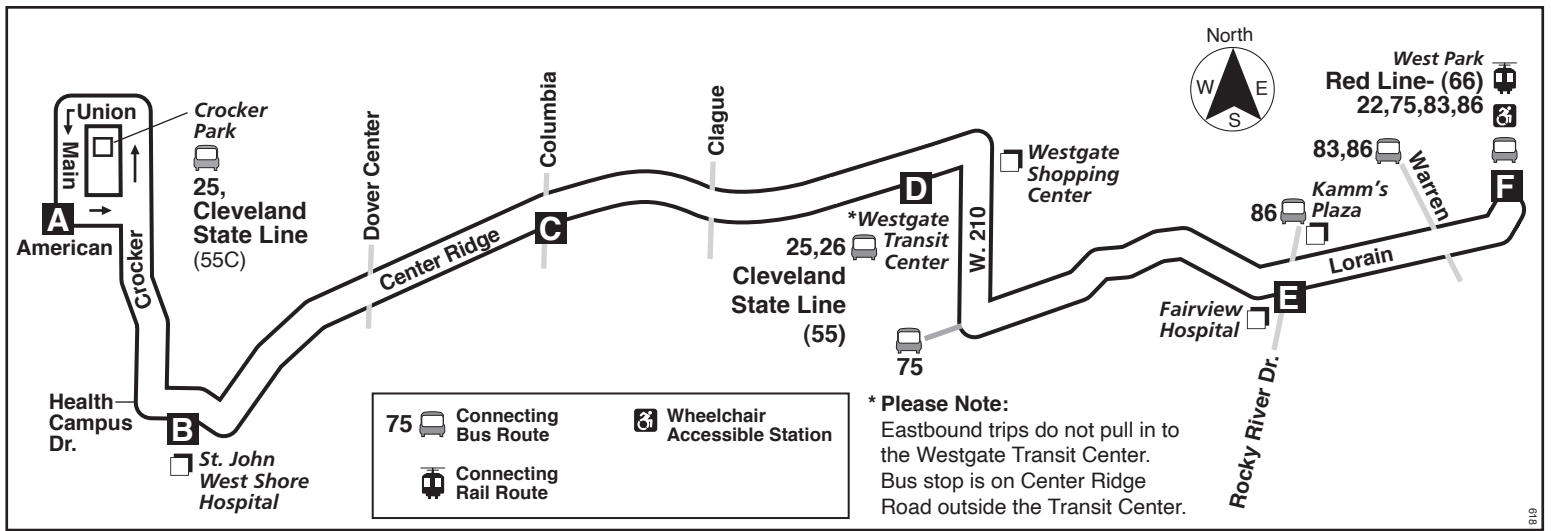

49		East						WEEKDAY		West						49	
Bus Leaves or Arrives At	Crocker Park	St. John West Shore Hospital	Columbia-Center Ridge	Westgate Transit Center	Lorain- Rocky River Drive	West Park Rapid Station	Bus Leaves or Arrives At	West Park Rapid Station	Lorain- Rocky River Drive	Westgate Transit Center	Columbia-Center Ridge	St. John West Shore Hospital	Crocker Park				
	A	B	C	D	E	F		F	E	D	C	B	A				
4 AM	4:53	4:57	5:04	5:11	5:21	5:28 ▶		5 AM ▶	5:17	5:22	5:33	5:41	5:48	5:57			
5 AM	5:23	5:27	5:34	5:41	5:51	5:58 ▶		6 AM ▶	6:17	6:23	6:34	6:42	6:49	6:58			
6 AM	5:51	5:55	6:02	6:10	6:21	6:28 ▶		7 AM ▶	7:07	7:13	7:24	7:32	7:39	7:48			
	6:20	6:24	6:32	6:40	6:51	6:58 ▶			▶ 7:39	7:45	7:56	8:04	8:11	8:20			
7 AM	6:50	6:54	7:02	7:10	7:21	7:28 ▶		8 AM ▶	8:09	8:15	8:26	8:34	8:41	8:50			
	7:20	7:24	7:32	7:40	7:51	7:58 ▶			▶ 8:39	8:45	8:57	9:05	9:12	9:21			
8 AM	7:50	7:54	8:02	8:10	8:21	8:28 ▶		9 AM ▶	9:09	9:15	9:27	9:35	9:42	9:51			
	8:24	8:28	8:36	8:44	8:55	9:02 ▶			▶ 9:39	9:45	9:57	10:05	10:12	10:21			
9 AM	8:58	9:02	9:10	9:18	9:30	9:37 ▶		10 AM ▶	10:14	10:20	10:32	10:40	10:47	10:56			
	9:38	9:42	9:50	9:58	10:10	10:17 ▶			▶ 10:49	10:55	11:07	11:15	11:22	11:31			
10 AM	10:18	10:22	10:30	10:38	10:50	10:57 ▶		11 AM ▶	11:29	11:35	11:47	11:55	12:02	12:11			
	10:58	11:02	11:10	11:18	11:30	11:37 ▶			▶ 12:09	12:15	12:27	12:35	12:42	12:51			
11 AM	11:38	11:42	11:50	11:58	12:10	12:17 ▶		12 PM ▶	12:49	12:55	1:07	1:15	1:22	1:31			
	12:18	12:22	12:30	12:38	12:50	12:57 ▶			▶ 1:29	1:35	1:47	1:55	2:02	2:11			
12 PM	12:54	12:58	1:06	1:14	1:26	1:33 ▶		1 PM ▶	2:09	2:15	2:27	2:35	2:42	2:51			
	1:36	1:40	1:48	1:56	2:08	2:15 ▶			▶ 2:49	2:55	3:07	3:15	3:22	3:31			
1 PM	2:08	2:12	2:20	2:28	2:40	2:47 ▶		2 PM ▶	3:24	3:30	3:42	3:50	3:57	4:06			
	2:38	2:42	2:50	2:58	3:10	3:17 ▶			▶ 3:54	4:00	4:12	4:20	4:27	4:36			
2 PM	3:08	3:12	3:20	3:28	3:40	3:47 ▶		3 PM ▶	4:24	4:30	4:42	4:50	4:57	5:06			
	3:43	3:47	3:55	4:03	4:15	4:22 ▶			▶ 4:54	5:00	5:12	5:20	5:27	5:36			
3 PM	4:23	4:27	4:35	4:43	4:55	5:02 ▶		4 PM ▶	5:24	5:30	5:42	5:50	5:57	6:06			
	4:23	4:27	4:35	4:43	4:55	5:02 ▶			▶ 5:54	6:00	6:12	6:20	6:27	6:36			
4 PM	5:16	5:20	5:28	5:36	5:48	5:55 ▶		5 PM ▶	6:24	6:30	6:42	6:50	6:57	7:06			
	5:16	5:20	5:28	5:36	5:48	5:55 ▶			▶ 6:24	6:30	6:42	6:50	6:57	7:06			
5 PM	6:16	6:20	6:28	6:36	6:48	6:55 ▶		6 PM ▶	7:37	7:43	7:54	8:02	8:09	8:18			
	6:16	6:20	6:28	6:36	6:48	6:55 ▶			▶ 7:37	7:43	7:54	8:02	8:09	8:18			
6 PM	7:20	7:24	7:31	7:38	7:48	7:55 ▶		7 PM ▶	8:37	8:42	8:53	9:00	9:07	9:16			
	7:20	7:24	7:31	7:38	7:48	7:55 ▶			▶ 8:37	8:42	8:53	9:00	9:07	9:16			
7 PM	8:20	8:24	8:31	8:38	8:48	8:55 ▶		8 PM ▶	9:37	9:42	9:53	10:00	10:07	10:16			
	8:20	8:24	8:31	8:38	8:48	8:55 ▶			▶ 9:37	9:42	9:53	10:00	10:07	10:16			
8 PM	9:20	9:24	9:31	9:38	9:48	9:55 ▶		9 PM ▶	10:37	10:42	10:53	11:00	11:07	11:16			
	9:20	9:24	9:31	9:38	9:48	9:55 ▶			▶ 10:37	10:42	10:53	11:00	11:07	11:16			
9 PM	10:20	10:24	10:31	10:38	10:48	10:55 ▶		10 PM ▶									
	10:20	10:24	10:31	10:38	10:48	10:55 ▶											
10 PM	11:20	11:24	11:31	11:38	11:48	11:55 ▶											
	11:20	11:24	11:31	11:38	11:48	11:55 ▶											
11 PM																	

▶ Bus originates from or continues as #22 Lorain Ave.

Please have exact fare ready, drivers carry no change.

RTA's Mission:
To provide safe, reliable, clean and courteous public transportation.

For more information:
call the RTAanswerline at (216) 621-9500