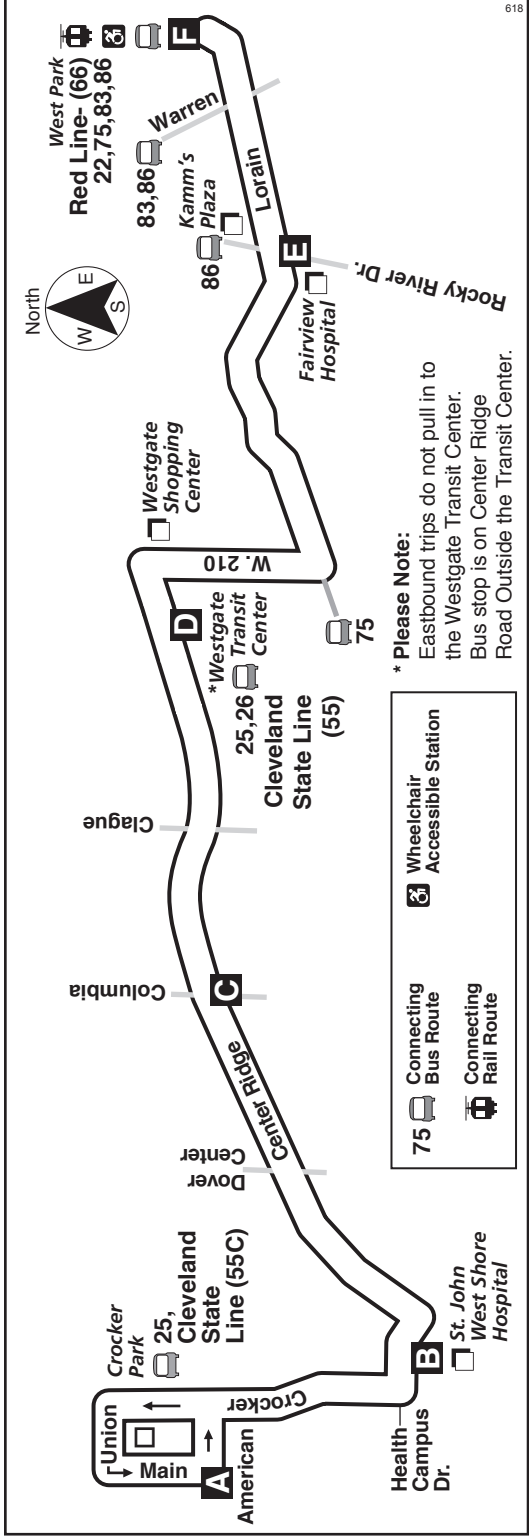

* Please Note:
Eastbound trips do not pull in to the Westgate Transit Center.
Bus stop is on Center Ridge Road Outside the Transit Center.

75 Connecting Bus Route Wheelchair Accessible Station
Connecting Rail Route

49

East

WEEKDAY

West

49

Bus Leaves or Arrives At	A	B	C	D	E	F	F	F	E	D	C	B	A
	Crocker Park	St. John West Hospital	Columbia Center Ridge	Westgate Transit Center	Lorain-Rocky River Drive	West Park Rapid Station	West Park Rapid Station	West Park Rapid Station	Lorain-Rocky River Drive	Westgate Transit Center	Columbia Center Ridge	St. John West Hospital	Crocker Park
5 AM	5:20	5:24	5:31	5:38	5:48	5:55	5:55	5:47	5:53	6:04	6:12	6:19	6:28
6 AM	5:57	6:01	6:09	6:17	6:28	6:35	6:35	6:27	6:33	6:44	6:52	6:59	7:08
7 AM	6:37	6:41	6:49	6:57	7:08	7:15	7:15	7:07	7:13	7:24	7:32	7:39	7:48
8 AM	7:17	7:21	7:29	7:37	7:48	7:55	7:55	7:47	7:53	8:04	8:12	8:19	8:28
9 AM	7:57	8:01	8:09	8:17	8:28	8:35	8:35	8:27	8:33	8:45	8:53	9:00	9:09
10 AM	8:38	8:42	8:50	8:58	9:10	9:17	9:17	9:07	9:13	9:25	9:33	9:40	9:49
11 AM	9:18	9:22	9:30	9:38	9:50	9:57	9:57	9:50	9:56	10:08	10:16	10:23	10:32
12 PM	10:38	10:42	10:50	10:58	11:10	11:17	11:17	10:30	10:36	10:48	10:56	11:03	11:12
1 PM	11:18	11:22	11:30	11:38	11:50	11:57	11:57	11:10	11:16	11:28	11:36	11:43	11:52
2 PM	11:58	12:02	12:10	12:18	12:30	12:37	12:37	12:30	12:36	12:48	12:56	12:23	12:32
3 PM	12:40	12:44	12:52	1:00	1:12	1:19	1:19	1:12	1:18	1:30	1:38	1:45	1:54
4 PM	1:20	1:24	1:32	1:40	1:52	1:59	1:59	1:52	1:58	2:10	2:18	2:25	2:34
5 PM	2:01	2:05	2:13	2:21	2:33	2:40	2:40	2:30	2:38	2:50	2:58	3:05	3:14
6 PM	2:42	2:46	2:54	3:02	3:14	3:21	3:21	3:17	3:17	3:29	3:37	3:44	3:53
7 PM	3:22	3:26	3:34	3:42	3:54	4:01	4:01	3:49	3:55	4:07	4:15	4:22	4:31
8 PM	4:00	4:04	4:12	4:20	4:32	4:39	4:39	4:29	4:35	4:47	4:55	5:02	5:11
9 PM	4:38	4:42	4:50	4:58	5:10	5:17	5:17	5:07	5:13	5:25	5:33	5:40	5:49
10 PM	5:20	5:24	5:32	5:40	5:52	5:59	5:59	5:49	5:55	6:07	6:15	6:22	6:31
11 PM	6:00	6:04	6:12	6:20	6:32	6:39	6:39	6:29	6:35	6:47	6:55	7:02	7:11
	6:42	6:46	6:54	7:02	7:12	7:19	7:19	7:35	7:41	7:52	8:00	8:07	8:16
	7:21	7:25	7:32	7:39	7:49	7:56	7:56	8:37	8:42	8:53	9:00	9:07	9:16
	8:18	8:22	8:29	8:36	8:46	8:53	8:53	9:37	9:42	9:53	10:00	10:07	10:16
	9:18	9:22	9:29	9:36	9:46	9:53	9:53	10:37	10:42	10:53	11:00	11:07	11:16
	10:18	10:22	10:29	10:36	10:46	10:53	10:53						
	11:18	11:22	11:29	11:36	11:46	11:53	11:53						

▶ Bus originates from or continues as #22 Lorain Ave.

Please have exact fare ready, drivers carry no change.

RTA's Mission:
To provide safe, reliable, clean and courteous public transportation.

For more information:
call the RTAnswerline at (216) 621-9500
TDD (216) 781-4271

Follow us on twitter @GCRTA

SAFE PLACE
RTA Buses and Trains are Safe Places

Scheduled times are subject to traffic and weather conditions.

Subscribe to e-news: To subscribe to RTA's twice-a-month free e-mail newsletter, go to www.rideRTA.com/e-news and fill in the information. Each newsletter is filled with up-to-date transit information.