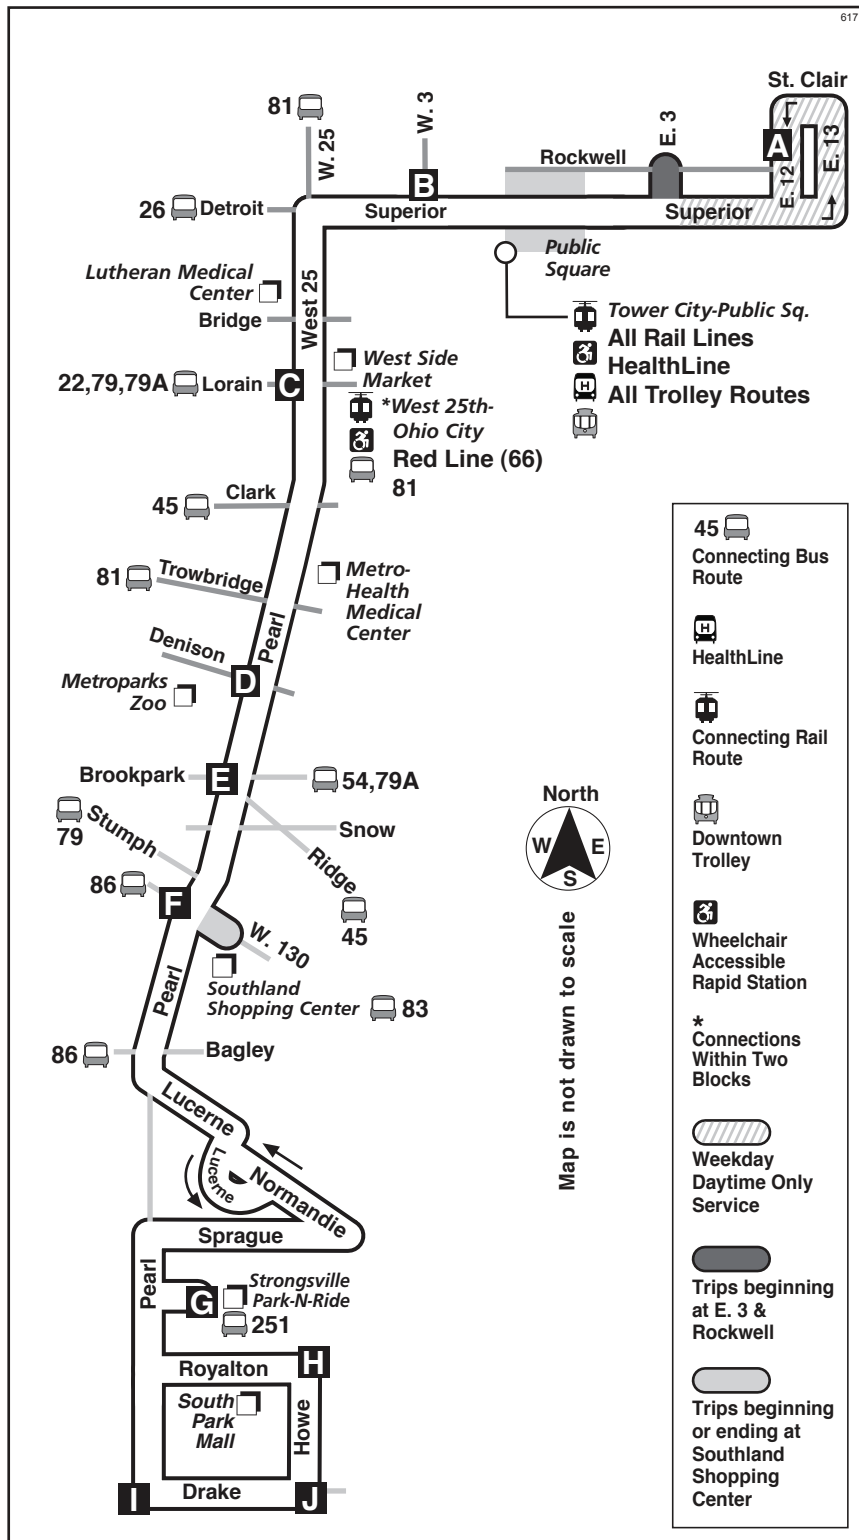

51	North										South										51
	Drake-Howe	Pearl-Drake	Howe-Royalton	Strongsville Park-N-Ride	Pearl-West 130	Pearl-Brookpark	Pearl-Denison	West 25-Lorain	Superior-West 3	East 12-Rockwell	East 12-Rockwell	Superior-West 3	West 25-Lorain	Pearl-Denison	Pearl-Brookpark	Pearl-West 130	Strongsville Park-N-Ride	Howe-Royalton	Pearl-Drake	Drake-Howe	
Bus Leaves or Arrives At	J	I	H	G	F	E	D	C	B	A	Bus Leaves or Arrives At	A	B	C	D	E	F	G	H	I	J
4 AM	-	-	-	4:30	4:45	4:58	5:08	5:16	5:22	-	4 AM	E4:40	4:42	4:48	4:57	5:06	5:17	5:30	5:41	-	5:45
5 AM	-	-	-	5:00	5:15	5:28	5:38	5:46	5:52	5:59	5 AM	E5:05	5:07	5:13	5:22	5:31	5:42	5:55	6:06	-	6:10
	-	-	-	5:27	5:42	5:55	6:06	6:16	6:22	6:31	6 AM	E5:35	5:37	5:43	5:52	6:01	6:12	6:25	6:37	-	6:41
6 AM	6:41	6:44	-	6:55	7:11	7:24	7:36	7:46	7:52	8:01	7 AM	7:00	7:06	7:13	7:24	7:34	7:47	8:02	8:14	-	8:18
7 AM	7:02	7:05	-	7:25	7:41	7:54	8:06	8:16	8:22	8:31	8 AM	7:30	7:36	7:43	7:54	8:04	8:17	8:32	8:44	-	8:48
8 AM	8:12	8:15	-	8:25	8:41	8:54	9:06	9:16	9:22	9:31	9 AM	8:00	8:06	8:13	8:24	8:34	8:47	9:02	9:14	-	9:18
9 AM	8:43	8:46	-	8:56	9:12	9:25	9:36	9:46	9:52	10:01	10 AM	8:30	8:36	8:43	8:54	9:04	9:17	9:32	9:44	-	9:48
10 AM	9:43	9:46	-	9:56	10:12	10:25	10:36	10:46	10:52	11:01	11 AM	9:00	9:06	9:13	9:24	9:34	9:47	10:02	10:14	-	10:18
11 AM	10:43	10:46	-	10:56	11:12	11:25	11:36	11:46	11:52	12:01	12 PM	9:30	9:36	9:43	9:54	10:04	10:17	10:32	10:44	-	10:48
12 PM	11:43	11:46	-	11:56	12:12	12:25	12:36	12:46	12:52	1:01	1 PM	10:00	10:06	10:13	10:24	10:34	10:47	11:02	11:14	-	11:18
1 PM	12:43	12:46	-	12:56	1:12	1:25	1:36	1:46	1:52	2:01	2 PM	10:30	10:36	10:43	10:54	11:04	11:17	11:32	11:44	-	11:48
2 PM	1:42	1:45	-	1:55	2:11	2:24	2:35	2:46	2:53	3:02	3 PM	11:00	11:06	11:13	11:24	11:34	11:48	12:02	12:14	-	12:18
3 PM	2:42	2:45	-	2:55	3:11	3:24	3:35	3:46	3:53	4:02	4 PM	11:30	11:36	11:43	11:54	12:04	12:18	12:32	12:44	-	12:48
4 PM	3:42	3:45	-	3:55	4:11	4:24	4:35	4:46	4:53	5:02	5 PM	12:00	12:06	12:13	12:24	12:34	12:48	1:02	1:14	-	1:18
5 PM	4:41	-	4:45	4:55	5:11	5:24	5:35	5:46	5:53	6:02	6 PM	12:30	12:36	12:43	12:54	1:04	1:18	1:32	1:44	-	1:48
6 PM	5:15	-	5:19	5:29	5:45	5:58	6:08	6:18	6:24	-	7 PM	1:00	1:06	1:13	1:24	1:34	1:48	2:02	2:15	-	2:19
7 PM	5:57	-	6:01	6:10	6:25	6:38	6:48	6:58	7:04	-	8 PM	1:30	1:36	1:43	1:54	2:04	2:18	2:32	2:44	-	2:48
8 PM	6:47	-	6:51	7:00	7:15	7:28	7:38	7:48	7:54	-	9 PM	2:00	2:06	2:13	2:24	2:35	2:49	3:03	3:16	-	3:20
9 PM	7:47	-	7:51	8:00	8:15	8:28	8:38	8:48	8:54	-	10 PM	2:30	2:36	2:43	2:54	3:05	3:19	3:33	3:46	-	3:50
10 PM	8:47	-	8:51	9:00	9:15	9:28	9:38	9:48	9:54	-	11 PM	3:00	3:06	3:13	3:24	3:35	3:49	4:03	4:16	-	4:20
11 PM	9:47	-	9:51	10:00	10:15	10:28	10:38	10:48	10:54	-		3:30	3:36	3:43	3:54	4:05	4:19	4:33	4:46	-	4:50
	10:49	-	10:53	11:02	11:17	11:30	11:40	11:48	11:54	-		4:00	4:06	4:14	4:25	4:36	4:50	5:04	5:17	-	5:21
	11:49	-	11:53	12:02	12:17	12:30	12:40	12:48	12:54	-		4:30	4:36	4:44	4:55	5:06	5:20	5:34	5:47	-	5:51

Scheduled times are subject to traffic and weather conditions.

Subscribe to e-news: To subscribe to RTA's twice-a-month free e-mail newsletter, go to www.rideRTA.com/e-news and fill in the information. Each newsletter is filled with up-to-date transit information.