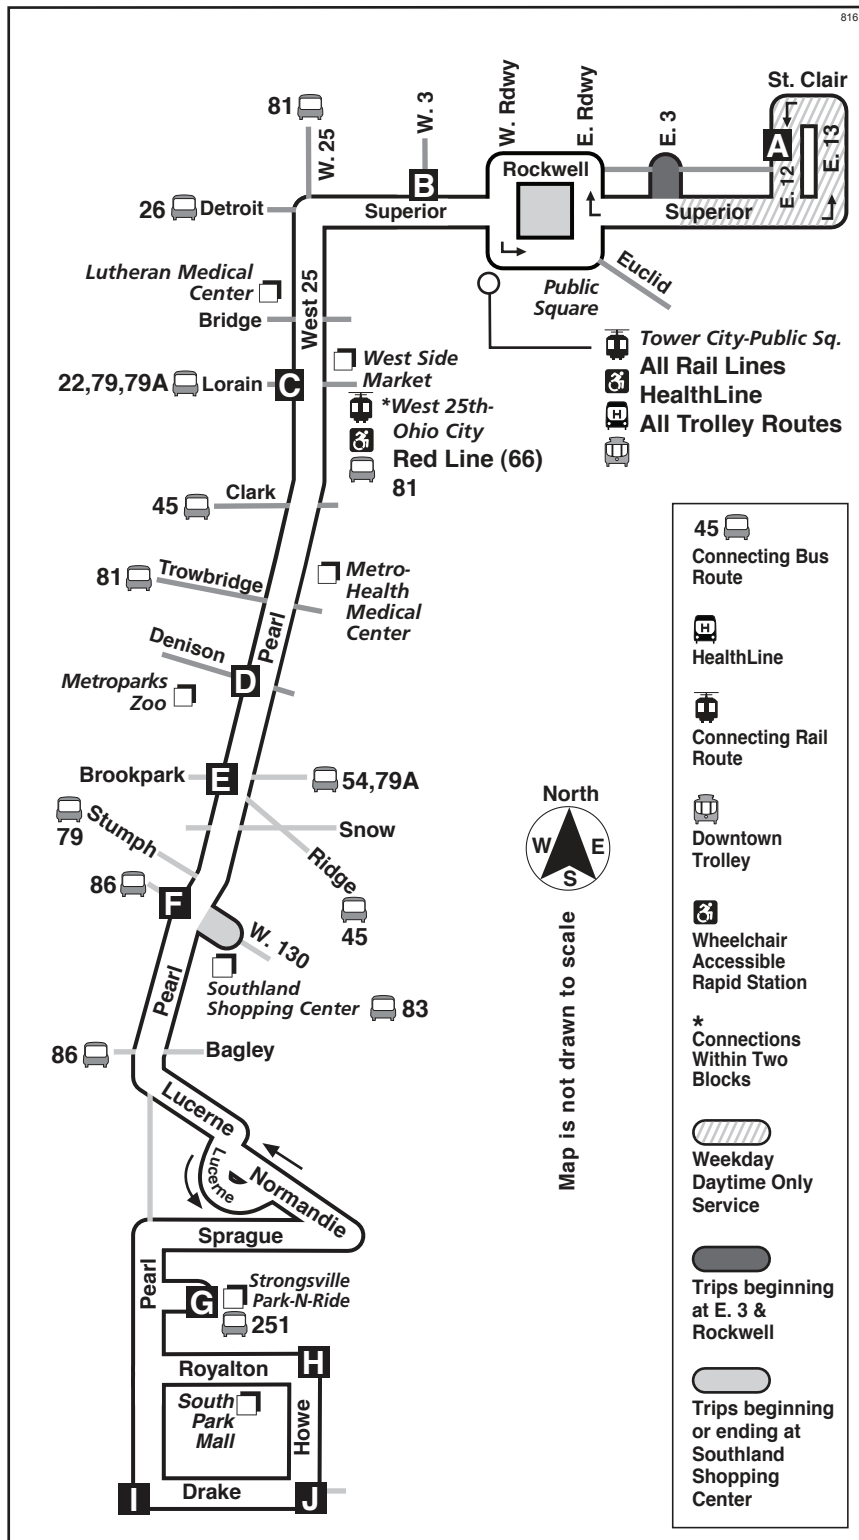

51	North										South										51	
	Drake-Howe	Pearl-Drake	Howe-Royalton	Strongsville Park-N-Ride	Pearl-West 130	Pearl-Brookpark	Pearl-Denison	West 25-Lorain	Superior-West 3	East 12-Rockwell	East 12-Rockwell	Superior-West 3	West 25-Lorain	Pearl-Denison	Pearl-Brookpark	Pearl-West 130	Strongsville Park-N-Ride	Howe-Royalton	Pearl-Drake	Drake-Howe		
Bus Leaves or Arrives At	J	I	H	G	F	E	D	C	B	A	Bus Leaves or Arrives At	A	B	C	D	E	F	G	H	I	J	
4 AM	No	No	No	4:29	4:44	4:57	5:07	5:16	5:22	No	4 AM	E4:37	4:41	4:47	4:56	5:06	5:17	5:30	5:41	No	5:45	
5 AM	No	No	No	4:59	5:14	5:27	5:37	5:46	5:52	5:59	5 AM	E5:02	5:06	5:12	5:21	5:31	5:42	5:55	6:06	No	6:10	
	5:12	5:15	No	5:26	5:41	5:54	6:04	6:16	6:22	6:31		5:32	5:36	5:42	5:51	6:01	6:12	6:25	6:37	No	6:41	
	No	No	No	5:52	6:08	6:23	6:34	6:46	6:52	7:01		6:00	6:06	6:13	6:24	6:34	6:45	6:58	7:10	No	7:14	
6 AM	No	No	No	L6:51	6:53	7:08	7:19	7:31	7:37	7:46	6 AM	6:00	6:06	6:13	6:24	6:34	6:45	6:58	7:10	No	7:14	
	6:38	6:41	No	6:52	7:08	7:23	7:34	7:46	7:52	8:01		6:30	6:36	6:43	6:54	7:04	7:15	7:28	7:40	No	7:44	
7 AM	7:02	7:05	No	7:22	7:38	7:53	8:04	8:16	8:22	8:31	7 AM	7:00	7:06	7:13	7:24	7:34	7:47	8:02	8:14	No	8:18	
	No	No	No	L7:21	7:23	7:38	7:49	8:01	8:07	8:16		7:30	7:36	7:43	7:54	8:05	8:18	8:33	8:45	No	8:49	
	7:33	7:36	No	7:52	8:08	8:23	8:34	8:46	8:52	9:01		8:30	8:36	8:43	8:54	9:05	9:18	L9:20	No	No	No	
8 AM	8:10	8:13	No	8:23	8:39	8:54	9:05	9:16	9:22	9:31	8 AM	9:00	9:06	9:13	9:24	9:35	9:48	L10:03	10:15	No	10:19	
	8:41	8:44	No	8:54	9:10	9:24	9:35	9:46	9:52	10:01		9:30	9:36	9:43	9:54	10:05	10:18	L10:20	No	No	No	
9 AM	No	No	No	L9:38	9:40	9:54	10:05	10:16	10:22	10:31	9 AM	10:00	10:06	10:13	10:24	10:35	10:48	11:03	11:15	No	11:19	
	9:41	9:44	No	9:54	10:10	10:24	10:35	10:46	10:52	11:01		10:30	10:36	10:43	10:54	11:05	11:18	L11:20	No	No	No	
10 AM	No	No	No	L10:38	10:40	10:54	11:05	11:16	11:22	11:31	10 AM	11:00	11:06	11:13	11:25	11:36	11:50	12:04	12:16	No	12:20	
	10:41	10:44	No	10:54	11:10	11:24	11:35	11:46	11:52	12:01		11:30	11:36	11:43	11:55	12:06	12:20	L12:22	No	No	No	
11 AM	No	No	No	L11:38	11:40	11:54	12:05	12:16	12:22	12:31	11 AM	12:00	12:06	12:13	12:25	12:36	12:50	1:04	1:16	No	1:20	
	11:41	11:44	No	11:54	12:10	12:24	12:35	12:46	12:52	1:01		12:30	12:36	12:43	12:55	1:06	1:20	L1:22	No	No	No	
12 PM	No	No	No	L12:38	12:40	12:54	1:05	1:16	1:22	1:31	12 PM	1:00	1:06	1:13	1:25	1:36	1:50	2:04	2:17	No	2:21	
	12:41	12:44	No	12:54	1:10	1:24	1:35	1:46	1:52	2:01		1:30	1:36	1:43	1:55	2:06	2:20	L2:22	No	No	No	
1 PM	No	No	No	L1:37	1:39	1:53	2:04	2:16	2:22	2:31	1 PM	2:00	2:06	2:13	2:25	2:36	2:50	3:04	3:17	No	3:21	
	1:40	1:43	No	1:53	2:09	2:23	2:34	2:46	2:52	3:01		2:30	2:36	2:43	2:55	3:06	3:20	3:34	No	3:46	3:49	
2 PM	No	No	No	L2:37	2:39	2:53	3:04	3:16	3:22	3:31	2 PM	3:00	3:06	3:13	3:25	3:36	3:50	4:15	No	4:27	4:30	
	2:40	2:43	No	2:53	3:09	3:23	3:34	3:46	3:52	4:01		3:30	3:36	3:43	3:55	4:06	4:21	4:36	No	4:48	4:51	
3 PM	No	No	No	L3:36	3:38	3:52	4:03	4:16	4:22	4:31	3 PM	4:00	4:06	4:14	4:26	4:37	4:52	5:07	No	5:19	5:22	
	3:39	3:42	No	3:52	4:08	4:22	4:33	4:46	4:52	5:01		4:30	4:36	4:44	4:56	5:07	5:22	5:44	No	5:56	5:59	
4 PM	4:08	No	4:12	4:22	4:38	4:52	5:03	5:16	5:22	5:31	4 PM	5:00	5:06	5:14	5:26	5:37	5:52	6:14	No	6:26	6:29	
	4:38	No	4:42	4:52	5:08	5:22	5:33	5:46	5:52	6:01		5:30	5:36	5:44	5:56	6:07	6:21	6:35	No	6:47	6:50	
5 PM	5:13	No	5:17	5:27	5:43	5:57	6:07	6:18	6:24	No	5 PM	6:00	6:06	6:13	6:24	6:35	6:49	7:03	No	7:13	7:16	
	5:54	No	5:58	6:07	6:22	6:35	6:45	6:56	7:02	No		6:30	6:36	6:43	6:54	7:05	7:19	7:33	No	7:43	7:46	
6 PM	6:46	No	6:50	6:59	7:14	7:27	7:37	7:48	7:54	No	6 PM	E7:22	7:26	7:33	7:44	7:55	8:09	8:23	No	8:33	8:36	
	7:46	No	7:50	7:59	8:14	8:27	8:37	8:48	8:54	No		E8:22	8:26	8:33	8:44	8:55	9:09	9:23	No	9:33	9:36	
7 PM	8:46	No	8:50	8:59	9:14	9:27	9:37	9:48	9:54	No	7 PM	E9:22	9:26	9:33	9:44	9:55	10:08	10:21	No	10:31	10:34	
	9:46	No	9:50	9:59	10:14	10:27	10:37	10:48	10:54	No		E10:22	10:26	10:32	10:41	10:51	11:03	11:16	No	11:26	11:29	
8 PM	10:48	No	10:52	11:01	11:16	11:29	11:39	11:48	11:54	No	8 PM	E11:22	11:26	11:32	11:41	11:51	12:03	L12:05	No	No	No