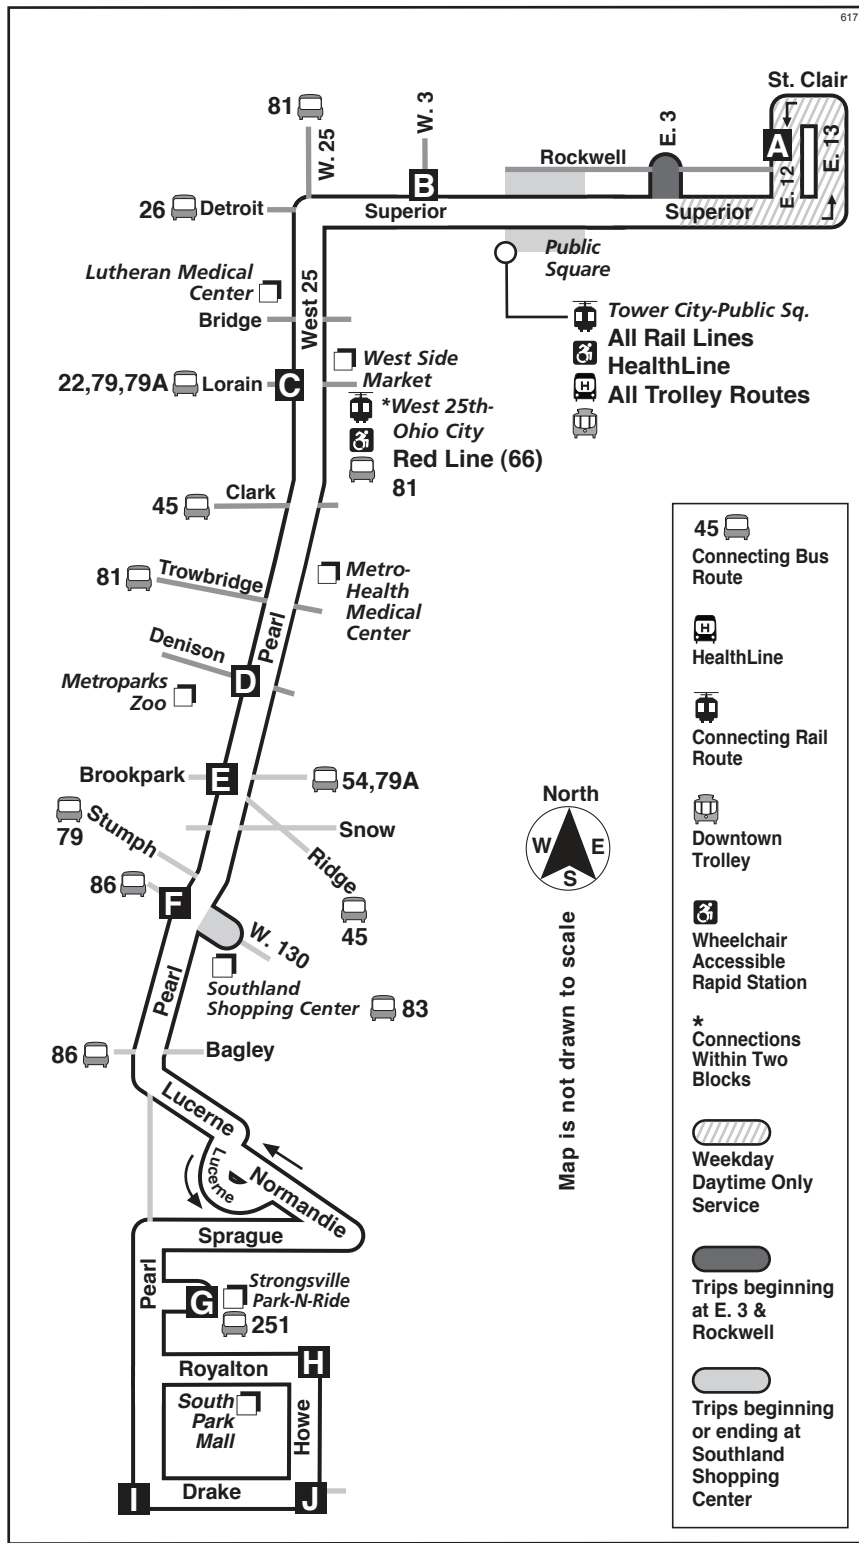

51	North										South										51
	Drake-Howe	Pearl-Drake	Howe-Royalton	Strongsville Park-N-Ride	Pearl-West 130	Pearl-Brookpark	Pearl-Denison	West 25-Lorain	Superior-West 3	East 12-Rockwell	East 12-Rockwell	Superior-West 3	West 25-Lorain	Pearl-Denison	Pearl-Brookpark	Pearl-West 130	Strongsville Park-N-Ride	Howe-Royalton	Pearl-Drake	Drake-Howe	
Bus Leaves or Arrives At	J	I	H	G	F	E	D	C	B	A	Bus Leaves or Arrives At	A	B	C	D	E	F	G	H	I	J
4 AM	-	-	-	4:29	4:44	4:57	5:07	5:16	5:22	-	4 AM	E4:40	4:42	4:48	4:57	5:07	5:18	5:31	5:42	-	5:46
5 AM	-	-	-	4:59	5:14	5:27	5:37	5:46	5:52	5:59	5 AM	E5:05	5:07	5:13	5:22	5:32	5:43	5:56	6:07	-	6:11
6 AM	5:31	5:34	-	P5:52	6:08	6:23	6:34	6:46	6:52	7:01	6 AM	6:00	6:06	6:13	6:24	6:34	6:45	6:58	7:10	-	7:14
7 AM	5:58	6:01	-	P6:22	6:38	6:53	7:04	7:16	7:22	7:31	7 AM	6:30	6:36	6:43	6:54	7:04	7:15	7:28	7:40	-	7:44
8 AM	6:38	6:41	-	6:52	7:08	7:23	7:34	7:46	7:52	8:01	8 AM	7:30	7:36	7:43	7:54	8:05	8:18	8:33	8:45	-	8:49
9 AM	7:02	7:05	-	P7:22	7:38	7:53	8:04	8:16	8:22	8:31	9 AM	8:30	8:36	8:43	8:54	9:05	9:18	9:33	9:45	-	9:49
10 AM	7:33	7:36	-	P7:52	8:08	8:23	8:34	8:46	8:52	9:01	10 AM	9:30	9:36	9:43	9:54	10:05	10:18	10:33	10:45	-	10:49
11 AM	8:10	8:13	-	8:23	8:39	8:54	9:05	9:16	9:22	9:31	11 AM	10:30	10:36	10:43	10:54	11:05	11:18	11:33	11:45	-	11:49
12 PM	8:41	8:44	-	8:54	9:10	9:24	9:35	9:46	9:52	10:01	12 PM	11:30	11:36	11:43	11:54	12:05	12:18	12:33	12:45	-	12:49
1 PM	9:41	9:44	-	9:54	10:10	10:24	10:35	10:46	10:52	11:01	1 PM	12:30	12:36	12:43	12:54	1:05	1:18	1:33	1:45	-	1:49
2 PM	10:41	10:44	-	10:54	11:10	11:24	11:35	11:46	11:52	12:01	2 PM	1:30	1:36	1:43	1:54	2:05	2:18	2:33	2:45	-	2:49
3 PM	11:41	11:44	-	11:54	12:10	12:24	12:35	12:46	12:52	1:01	3 PM	2:30	2:36	2:43	2:54	3:05	3:18	3:33	3:45	-	3:49
4 PM	12:41	12:44	-	12:54	1:10	1:24	1:35	1:46	1:52	2:01	4 PM	3:30	3:36	3:43	3:54	4:05	4:18	4:33	4:45	-	4:49
5 PM	1:40	1:43	-	1:53	2:09	2:23	2:34	2:46	2:52	3:01	5 PM	4:30	4:36	4:43	4:54	5:05	5:18	5:33	5:45	-	5:49
6 PM	2:40	2:43	-	2:53	3:09	3:23	3:34	3:46	3:52	4:01	6 PM	5:30	5:36	5:43	5:54	6:05	6:18	6:33	6:45	-	6:49
7 PM	3:39	3:42	-	3:52	4:08	4:22	4:33	4:46	4:52	5:01	7 PM	6:30	6:36	6:43	6:54	7:05	7:18	7:33	7:45	-	7:49
8 PM	4:08	-	4:12	4:22	4:38	4:52	5:03	5:16	5:22	5:31	8 PM	7:30	7:36	7:43	7:54	8:05	8:18	8:33	8:45	-	8:49
9 PM	4:38	-	4:42	4:52	5:08	5:22	5:33	5:46	5:52	6:01	9 PM	8:30	8:36	8:43	8:54	9:05	9:18	9:33	9:45	-	9:49
10 PM	5:13	-	5:17	5:27	5:43	5:57	6:07	6:18	6:24	-	10 PM	9:30	9:36	9:43	9:54	10:05	10:18	10:33	10:45	-	10:49
11 PM	6:46	-	6:50	6:59	7:14	7:27	7:37	7:48	7:54	-	11 PM	10:30	10:36	10:43	10:54	11:05	11:18	11:33	11:45	-	11:49
	7:46	-	7:50	7:59	8:14	8:27	8:37	8:48	8:54	-		11:30	11:36	11:43	11:54	12:05	12:18	12:33	12:45	-	12:49
	8:46	-	8:50	8:59	9:14	9:27	9:37	9:48	9:54	-										-	
	9:46	-	9:50	9:59	10:14	10:27	10:37	10:48	10:54	-										-	
	10:48	-	10:52	11:01	11:16	11:29	11:39	11:48	11:54	-										-	
	11:48	-	11:52	12:01	12:16	12:29	12:39	12:48	12:54	-										-	

E: Trip begins at Rockwell- East 3, at time shown.
L: Trip begins/ends at Southland Shopping Center at time shown.
P: Bus lays over at Strongsville Park-N-Ride for several minutes before departing at time shown.