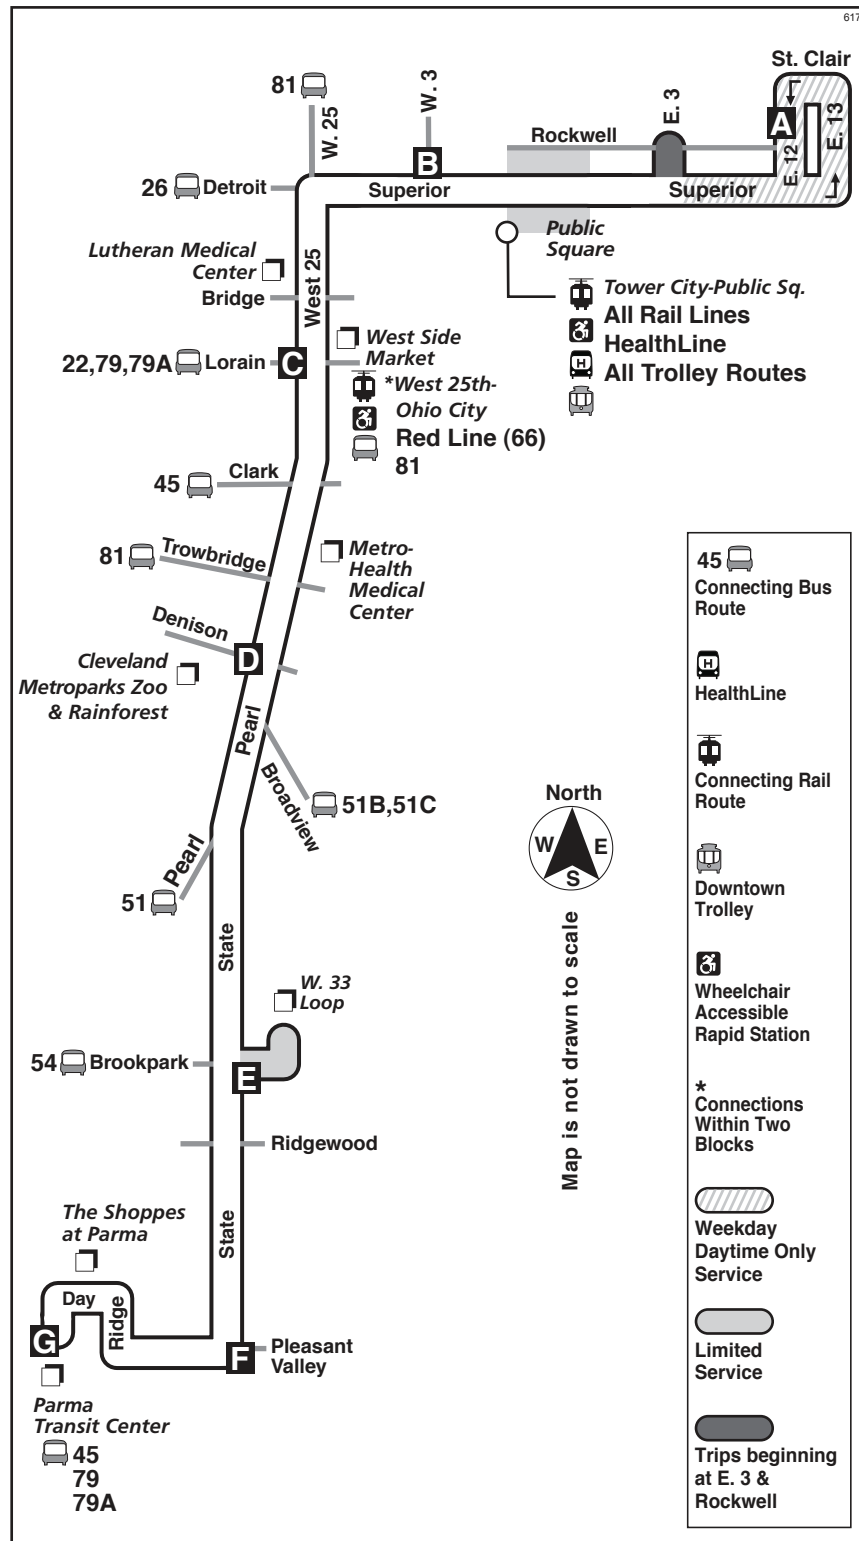

51A		WEEKDAY													51A																	
		North													South																	
Bus Leaves or Arrives At	Parma Transit Center	State-Pleasant Valley	State-Brookpark	Pearl-Denison	West 25-Lorain	Superior-West 3	East 12-Rockwell	Bus Leaves or Arrives At	Parma Transit Center	State-Pleasant Valley	State-Brookpark	Pearl-Denison	West 25-Lorain	Superior-West 3	East 12-Rockwell	Bus Leaves or Arrives At	East 12-Rockwell	Superior-West 3	West 25-Lorain	Pearl-Denison	State-Brookpark	State-Pleasant Valley	Parma Transit Center	Bus Leaves or Arrives At	East 12-Rockwell	Superior-West 3	West 25-Lorain	Pearl-Denison	State-Brookpark	State-Pleasant Valley	Parma Transit Center	
	G	F	E	D	C	B	A		G	F	E	D	C	B	A		A	B	C	D	E	F	G		A	B	C	D	E	F	G	
4 AM		4:19	4:26	4:37	4:46	4:55	5:01	-	1 PM	1:22	1:31	1:44	1:55	2:06	2:12	2:21	3 AM	-	E3:10	3:18	3:27	W3:36	-	-	1 PM	1:40	1:46	1:53	2:05	2:16	2:28	2:38
5 AM		5:00	5:07	5:18	5:27	5:36	5:42	5:49		1:51	2:00	2:13	2:24	2:36	2:42	2:51	4 AM	-	E4:10	4:18	4:27	4:35	4:46	4:53	2 PM	2:10	2:16	2:23	2:35	2:46	2:58	3:08
		5:29	5:36	5:47	5:56	6:06	6:12	6:21		2:21	2:30	2:43	2:54	3:06	3:12	3:21	5 AM	-	E5:15	5:23	5:32	5:40	5:51	5:58		2:40	2:46	2:53	3:05	3:16	3:28	3:38
		5:52	5:59	6:13	6:24	6:36	6:42	6:51		2:51	3:00	3:13	3:24	3:36	3:42	3:51	6 AM	5:40	5:46	5:52	6:01	6:10	6:21	6:29	3 PM	3:10	3:16	3:23	3:35	3:46	3:58	4:08
6 AM		6:20	6:29	6:43	6:54	7:06	7:12	7:21		3:21	3:30	3:43	3:54	4:06	4:12	4:21	6 AM	6:10	6:16	6:23	6:34	6:43	6:54	7:02		3:40	3:46	3:53	4:05	4:17	4:29	4:39
		6:50	6:59	7:13	7:24	7:36	7:42	7:51		3:50	3:59	4:12	4:23	4:36	4:42	4:51	6 AM	6:40	6:46	6:53	7:04	7:13	7:24	7:32	4 PM	4:10	4:16	4:24	4:36	4:48	5:00	5:10
7 AM		7:20	7:29	7:43	7:54	8:06	8:12	8:21		4:20	4:29	4:42	4:53	5:06	5:12	5:21	7 AM	7:10	7:16	7:23	7:34	7:44	7:56	8:05		4:40	4:46	4:54	5:06	5:18	5:30	5:40
		7:50	7:59	8:13	8:24	8:36	8:42	8:51		4:50	4:59	5:12	5:23	5:36	5:42	5:51	8 AM	7:40	7:46	7:53	8:04	8:14	8:26	8:35	5 PM	5:10	5:16	5:24	5:36	5:48	6:00	6:08
8 AM		8:21	8:30	8:44	8:55	9:06	9:12	9:21		5:21	5:30	5:43	5:54	6:06	6:12	6:20	8 AM	8:10	8:16	8:23	8:34	8:44	8:56	9:05		5:40	5:46	5:54	6:06	6:16	6:27	6:35
		8:52	9:01	9:14	9:25	9:36	9:42	9:51		5:57	6:06	6:17	6:27	6:38	6:44	-	9 AM	8:40	8:46	8:53	9:04	9:14	9:26	9:35	6 PM	6:20	6:26	6:33	6:44	6:54	7:05	7:13
9 AM		9:22	9:31	9:44	9:55	10:06	10:12	10:21		6:27	6:36	6:47	6:57	7:08	7:14	-	9 AM	9:10	9:16	9:23	9:34	9:44	9:56	10:05		-	E6:55	7:04	7:15	7:25	7:36	7:44
		9:52	10:01	10:14	10:25	10:36	10:42	10:51		6:47	6:56	7:07	7:17	7:28	7:34	-	9 AM	9:40	9:46	9:53	10:04	10:14	10:26	10:35	7 PM	-	E7:55	8:04	8:15	8:25	8:36	8:44
10 AM		10:22	10:31	10:44	10:55	11:06	11:12	11:21		7:37	7:46	7:57	8:07	8:18	8:24	-	10 AM	10:10	10:16	10:23	10:34	10:44	10:56	11:05	8 PM	-	E8:55	9:04	9:15	9:25	9:36	9:44
		10:52	11:01	11:14	11:25	11:36	11:42	11:51		8:37	8:46	8:57	9:07	9:18	9:24	-	10 AM	10:40	10:46	10:53	11:04	11:14	11:26	11:35	9 PM	-	E9:55	10:03	10:12	10:20	10:31	10:38
11 AM		11:22	11:31	11:44	11:55	12:06	12:12	12:21		9:37	9:46	9:57	10:07	10:18	10:24	-	11 AM	11:10	11:16	11:23	11:35	11:45	11:57	12:06	10 PM	-	E10:55	11:03	11:12	11:20	11:31	11:38
		11:52	12:01	12:14	12:25	12:36	12:42	12:51		10:40	10:49	11:00	11:09	11:18	11:24	-	11 AM	11:40	11:46	11:53	12:05	12:15	12:27	12:36	11 PM	-	E11:40	11:48	11:57	12:05	12:16	12:23
12 PM		12:22	12:31	12:44	12:55	1:06	1:12	1:21		11:42	11:49	12:00	12:09	12:18	12:24	-	12 PM	12:10	12:16	12:23	12:35	12:45	12:57	1:06	12 AM	-	E12:10	12:18	12:27	12:35	12:46	12:53
		12:52	1:01	1:14	1:25	1:36	1:42	1:51		12:42	12:49	1:00	1:09	1:18	1:24	-	12 PM	12:40	12:46	12:53	1:05	1:15	1:27	1:36	1 AM	-	E1:10	1:18	1:27	W1:36	-	-
																	1 PM	1:10	1:16	1:23	1:35	1:45	1:57	2:07	2 AM	-	E2:10	2:18	2:27	W2:36	-	-