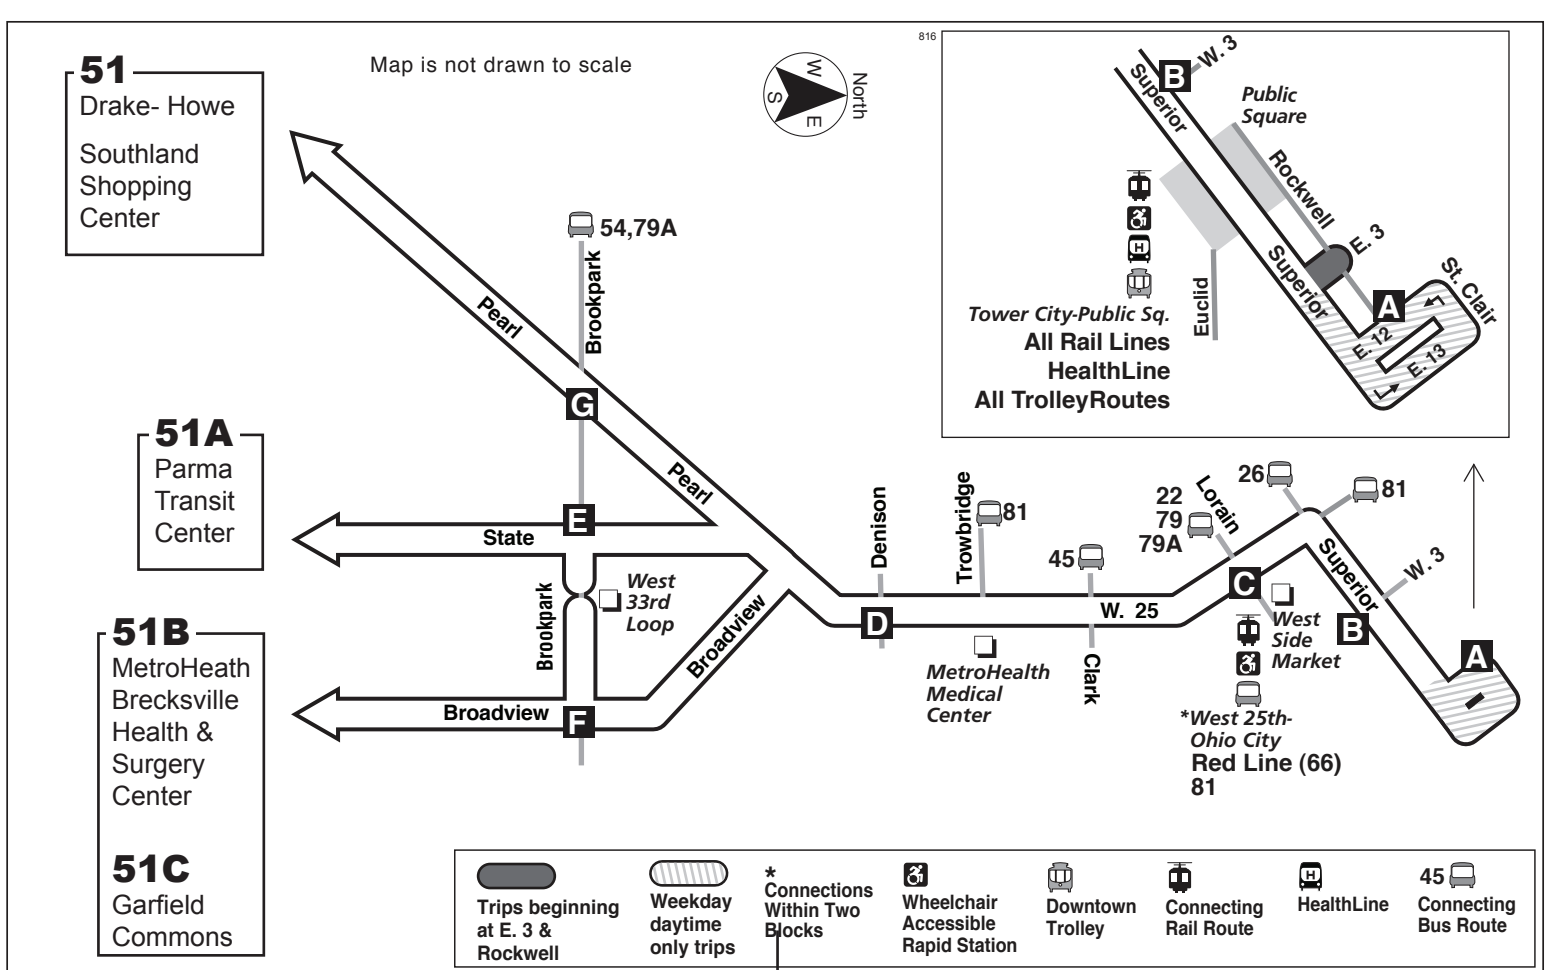

51/51A/51B/51C		North							WEEKDAY							South							51/51A/51B/51C	
Bus Leaves or Arrives At	Route	Origination	Pearl-Brookpark	Broadview-Brookpark	State-Brookpark	Pearl-Denison	Lorain-West 25	Superior-West 3	East 12-Rockwell	Bus Leaves or Arrives At	Route	E. 12-Rockwell	Superior-West 3	Lorain-West 25	Pearl-Denison	State-Brookpark	Broadview-Brookpark	Pearl-Brookpark	Destination					
3 AM	51B	West 33rd Loop	-	3:39	-	3:46	3:55	4:01	-	3 AM	51A	E3:10	3:12	3:18	3:27	3:35	-	-	West 33rd Loop					
4 AM	51A	Parma Transit Center	-	-	4:37	4:46	4:55	5:01	-	4 AM	51A	E4:10	4:12	4:18	4:27	4:35	-	-	Parma Transit Center					
	51B	West 33rd Loop	-	4:50	-	4:57	5:06	5:12	-		51	E4:40	4:42	4:48	4:57	-	-	5:07	Drake-Howe					
	51	Strongsville Park-N-Ride	4:57	-	-	5:07	5:16	5:22	-		51B	E4:45	4:47	4:53	5:02	-	5:10	-	Brecksville Surgery Center					
5 AM	51B	Brecksville Surgery Center	-	5:10	-	5:17	5:26	5:32	5:39		51C	E4:55	4:57	5:03	5:12	-	5:20	-	Garfield Commons					
	51A	Parma Transit Center	-	-	5:18	5:27	5:36	5:42	5:49	5 AM	51	E5:05	5:07	5:13	5:22	-	-	5:32	Drake-Howe					
	51	Strongsville Park-N-Ride	5:27	-	-	5:37	5:46	5:52	5:59		51A	E5:15	5:17	5:23	5:32	5:40	-	-	Parma Transit Center					
	51C	Garfield Commons	-	5:40	-	5:47	5:56	6:02	6:11		51B	E5:25	5:27	5:33	5:42	-	5:50	-	Brecksville Surgery Center					
	51A	Parma Transit Center	-	-	5:47	5:56	6:06	6:12	6:21		51	E5:35	5:37	5:43	5:52	-	-	6:02	Drake-Howe					
	51	Strongsville Park-N-Ride	5:54	-	-	6:04	6:16	6:22	6:31	6 AM	51A	5:40	5:46	5:52	6:01	6:10	-	-	Parma Transit Center					
6 AM	51B	Brecksville Surgery Center	-	6:04	-	6:14	6:26	6:32	6:41		51C	5:50	5:56	6:02	6:13	-	6:23	-	Garfield Commons					
	51A	Parma Transit Center	-	-	6:13	6:24	6:36	6:42	6:51	6 AM	51	6:00	6:06	6:13	6:24	-	-	6:34	Drake-Howe					
	51	Drake-Howe	6:23	-	-	6:34	6:46	6:52	7:01		51A	6:10	6:16	6:23	6:34	6:43	-	-	Parma Transit Center					
	51C	Garfield Commons	-	6:34	-	6:44	6:56	7:02	7:11		51B	6:20	6:26	6:33	6:44	-	6:54	-	Brecksville Surgery Center					
	51A	Parma Transit Center	-	-	6:43	6:54	7:06	7:12	7:21		51	6:30	6:36	6:43	6:54	-	-	7:04	Drake-Howe					
	51	Drake-Howe	6:53	-	-	7:04	7:16	7:22	7:31	7 AM	51A	6:40	6:46	6:53	7:04	7:13	-	-	Parma Transit Center					
7 AM	51B	Brecksville Surgery Center	-	7:04	-	7:14	7:26	7:32	7:41		51C	6:50	6:56	7:03	7:14	-	7:24	-	Garfield Commons					
	51	Southland Shopping Center	7:08	-	-	7:19	7:31	7:37	7:46	7 AM	51	7:00	7:06	7:13	7:24	-	-	7:34	Drake-Howe					
	51A	Parma Transit Center	-	-	7:13	7:24	7:36	7:42	7:51		51A	7:10	7:16	7:23	7:34	7:44	-	-	Parma Transit Center					
	51	Drake-Howe	7:23	-	-	7:34	7:46	7:52	8:01		51B	7:20	7:26	7:33	7:44	-	7:54	-	Brecksville Surgery Center					
	51C	Garfield Commons	-	7:34	-	7:44	7:56	8:02	8:11		51	7:30	7:36	7:43	7:54	-	-	8:05	Drake-Howe					
	51	Southland Shopping Center	7:38	-	-	7:49	8:01	8:07	8:16	8 AM	51A	7:40	7:46	7:53	8:04	8:14	-	-	Parma Transit Center					
	51A	Parma Transit Center	-	-	7:43	7:54	8:06	8:12	8:21		51C	7:50	7:56	8:03	8:14	-	8:24	-	Garfield Commons					
	51	Strongsville Park-N-Ride	7:53	-	-	8:04	8:16	8:22	8:31		51	8:00	8:06	8:13	8:24	-	-	8:35	Drake-Howe					
8 AM	51B	Brecksville Surgery Center	-	8:04	-	8:14	8:26	8:32	8:41		51A	8:10	8:16	8:23	8:34	8:44	-	-	Parma Transit Center					
	51A	Parma Transit Center	-	-	8:13	8:24	8:36	8:42	8:51		51B	8:20	8:26	8:33	8:44	-	8:54	-	Brecksville Surgery Center					
	51	Drake-Howe	8:23	-	-	8:34	8:46	8:52	9:01		51	8:30	8:36	8:43	8:54	-	-	9:05	Southland Shopping Center					
	51C	Garfield Commons	-	8:34	-	8:44	8:56	9:02	9:11		51A	8:40	8:46	8:53	9:04	9:14	-	-	Parma Transit Center					
	51A	Parma Transit Center	-	-	8:44	8:55	9:06	9:12	9:21		51C	8:50	8:56	9:03	9:14	-	9:24	-	Garfield Commons					
	51	Drake-Howe	8:54	-	-	9:05	9:16	9:22	9:31	9 AM	51	9:00	9:06	9:13	9:24	-	-	9:35	Drake-Howe					
9 AM	51B	Brecksville Surgery Center	-	9:05	-	9:15	9:26	9:32	9:41		51A	9:10	9:16	9:23	9:34	9:44	-	-	Parma Transit Center					
	51A	Parma Transit Center	-	-	9:14	9:25	9:36	9:42	9:51		51B	9:20	9:26	9:33	9:44	-	9:54	-	Brecksville Surgery Center