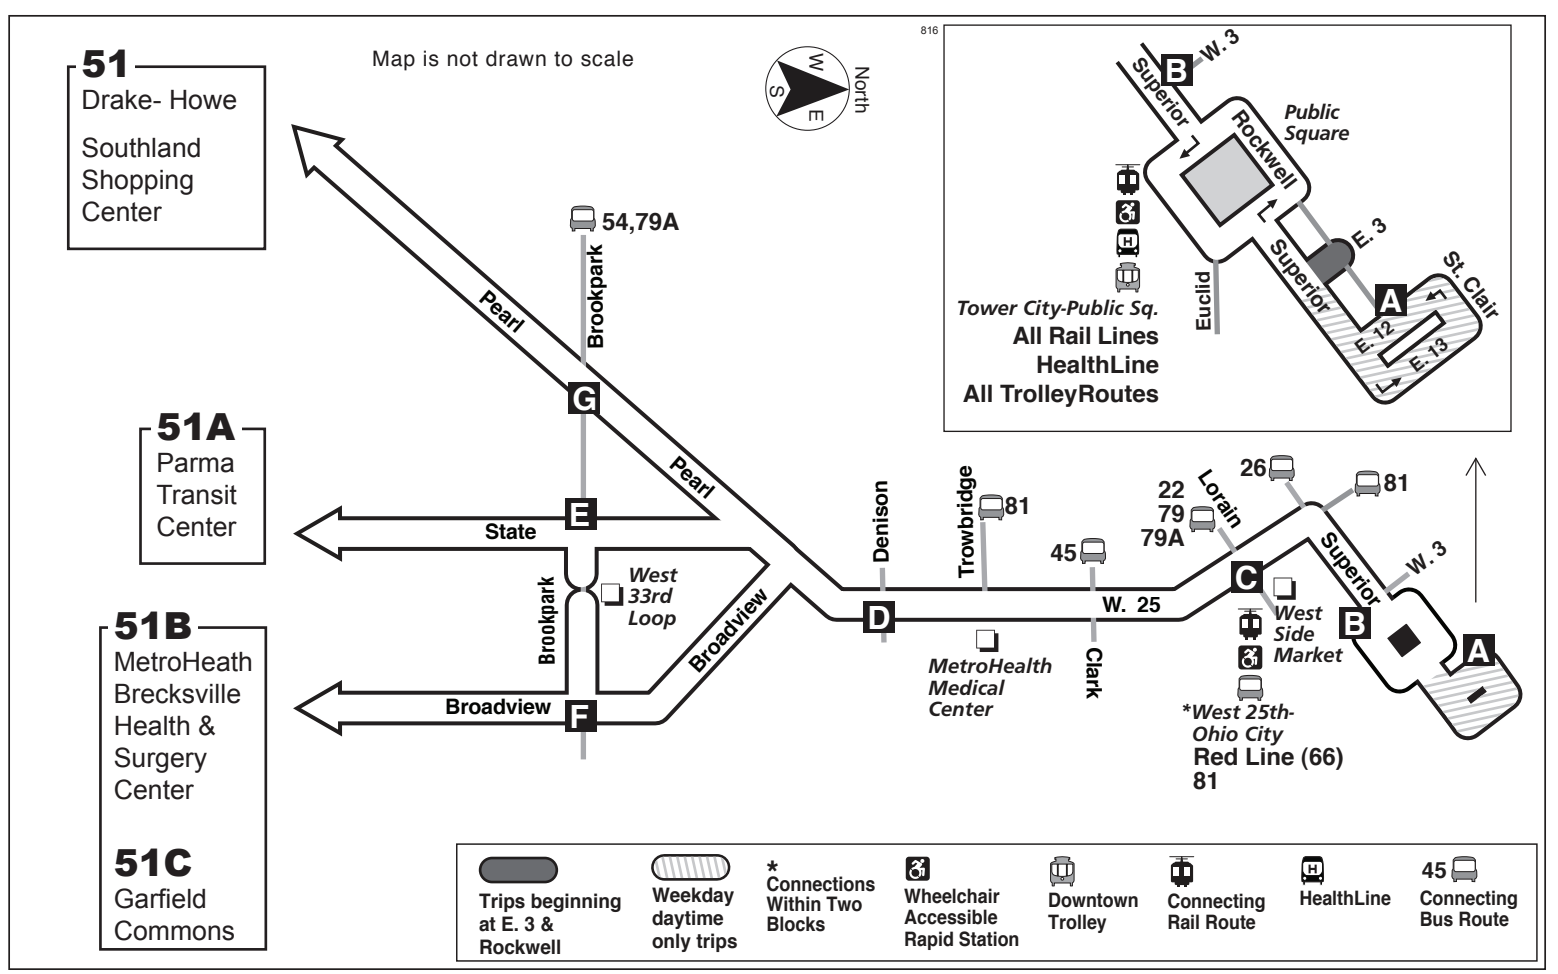

51/51A/51B/51C   **North**   **WEEKDAY**   **South**   **51/51A/51B/51C**