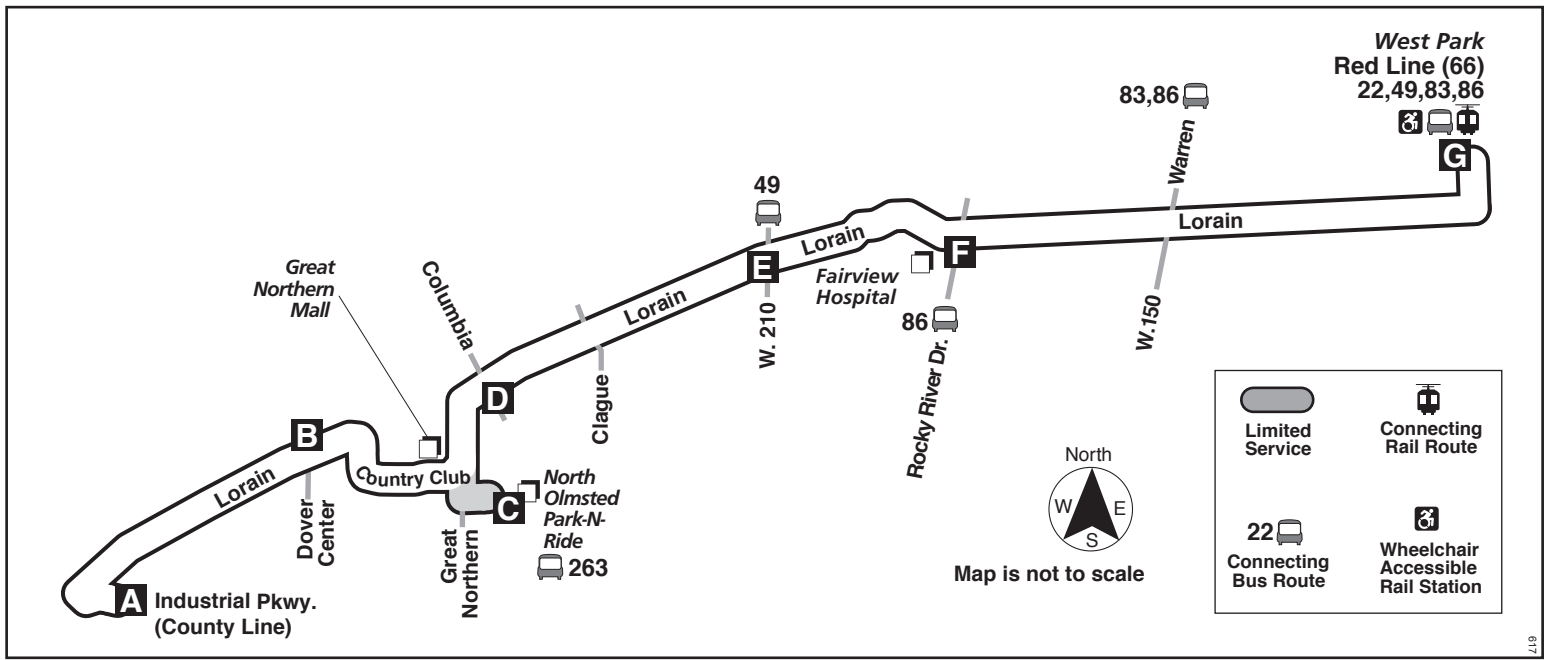

75		WEEKDAY							75						
		East							West						
Bus Leaves or Arrives At	County Line	Lorain-Dover Center	North Olmsted Park-N-Ride	Lorain-Columbia	Lorain-West 210	Lorain-Rocky River Dr.	West Park Rapid Station	Bus Leaves or Arrives At	West Park Rapid Station	Lorain-Rocky River Dr.	Lorain-West 210	Lorain-Columbia	North Olmsted Park-N-Ride	Lorain-Dover Center	County Line
	A	B	C	D	E	F	G		G	F	E	D	C	B	A
4 AM	4:05	4:13	-	4:20	4:27	4:32	4:39	4 AM	4:50	4:56	5:02	5:09	-	5:17	5:25
5 AM	5:04	5:12	-	5:20	5:27	5:32	5:39	5 AM	5:27	5:33	5:39	5:46	-	5:54	6:02
	5:34	5:42	5:50	5:56	6:03	6:08	6:15	6 AM	6:07	6:13	6:19	6:27	-	6:35	6:43
6 AM	6:14	6:22	6:30	6:36	6:43	6:48	6:55		6:47	6:53	6:59	7:07	-	7:15	7:23
	6:50	6:58	7:06	-	-	-	-	7 AM	7:27	7:33	7:39	7:47	-	7:55	8:03
7 AM	-	-	7:07	7:13	7:22	7:28	7:35	8 AM	8:07	8:13	8:19	8:27	-	8:35	8:43
	7:31	7:39	7:47	7:53	8:02	8:08	8:15		8:47	8:53	8:59	9:06	-	9:15	9:23
8 AM	8:19	8:27	-	8:35	8:44	8:50	8:57	9 AM	9:27	9:33	9:40	9:47	-	9:56	10:04
	8:57	9:06	-	9:14	9:23	9:30	9:37	10 AM	10:10	10:16	10:23	10:30	-	10:39	10:47
9 AM	9:37	9:46	-	9:54	10:03	10:10	10:17		10:50	10:56	11:03	11:10	-	11:19	11:27
10 AM	10:17	10:26	-	10:34	10:43	10:50	10:57	11 AM	11:30	11:36	11:43	11:50	-	11:59	12:07
	10:57	11:06	-	11:14	11:23	11:30	11:37	12 PM	12:10	12:16	12:23	12:30	12:37	12:45	12:53
11 AM	11:37	11:46	-	11:54	12:03	12:10	12:17		12:50	12:56	1:03	1:12	1:19	1:27	1:35
12 PM	12:18	12:27	-	12:36	12:45	12:52	12:59	1 PM	1:32	1:38	1:45	1:54	2:01	2:09	2:17
	12:58	1:07	-	1:16	1:25	1:32	1:39	2 PM	2:12	2:18	2:25	2:34	2:41	2:49	2:57
1 PM	1:38	1:47	-	1:56	2:06	2:13	2:20		2:51	2:57	3:04	3:14	3:21	3:29	3:37
2 PM	2:19	2:28	-	2:37	2:47	2:54	3:01	3 PM	3:29	3:35	3:42	3:52	3:59	4:07	4:15
	2:59	3:08	-	3:17	3:27	3:34	3:41	4 PM	4:09	4:15	4:22	4:32	4:39	4:47	4:55
3 PM	3:39	3:48	-	3:57	4:07	4:14	4:21		4:47	4:53	5:00	5:10	5:17	5:25	5:33
4 PM	4:17	4:26	-	4:35	4:45	4:52	4:59	5 PM	5:27	5:33	5:40	5:50	5:57	6:04	6:12
	4:58	5:07	-	5:16	5:25	5:32	5:39	6 PM	6:09	6:15	6:21	6:29	6:35	6:42	6:50
5 PM	5:38	5:47	-	5:56	6:05	6:12	6:19	7 PM	7:07	7:13	7:19	7:26	7:32	7:39	7:47
6 PM	6:18	6:27	-	6:36	6:45	6:52	6:59	8 PM	8:07	8:13	8:19	8:26	-	8:34	8:42
7 PM	7:01	7:09	-	7:17	7:24	7:29	7:36	9 PM	9:07	9:13	9:19	9:26	-	9:34	9:42
	7:48	7:56	-	8:04	8:11	8:16	8:23	10 PM	10:07	10:13	10:19	10:26	-	10:34	10:42
8 PM	8:48	8:56	-	9:04	9:11	9:16	9:23	11 PM	11:07	11:13	11:19	11:26	-	11:34	11:42
9 PM	9:48	9:56	-	10:04	10:11	10:16	10:23	12 AM	12:07	12:13	12:19	12:26	-	12:34	12:42
10 PM	10:48	10:56	-	11:04	11:11	11:16	11:23								
11 PM	11:48	11:56	-	12:04	12:11	12:16	12:23								

Please have exact fare ready, drivers carry no change.

Scheduled times are subject to traffic and weather conditions.

Subscribe to e-news: To subscribe to RTA's twice-a-month free e-mail newsletter, go to www.rideRTA.com/e-news and fill in the information. Each newsletter is filled with up-to-date transit information.