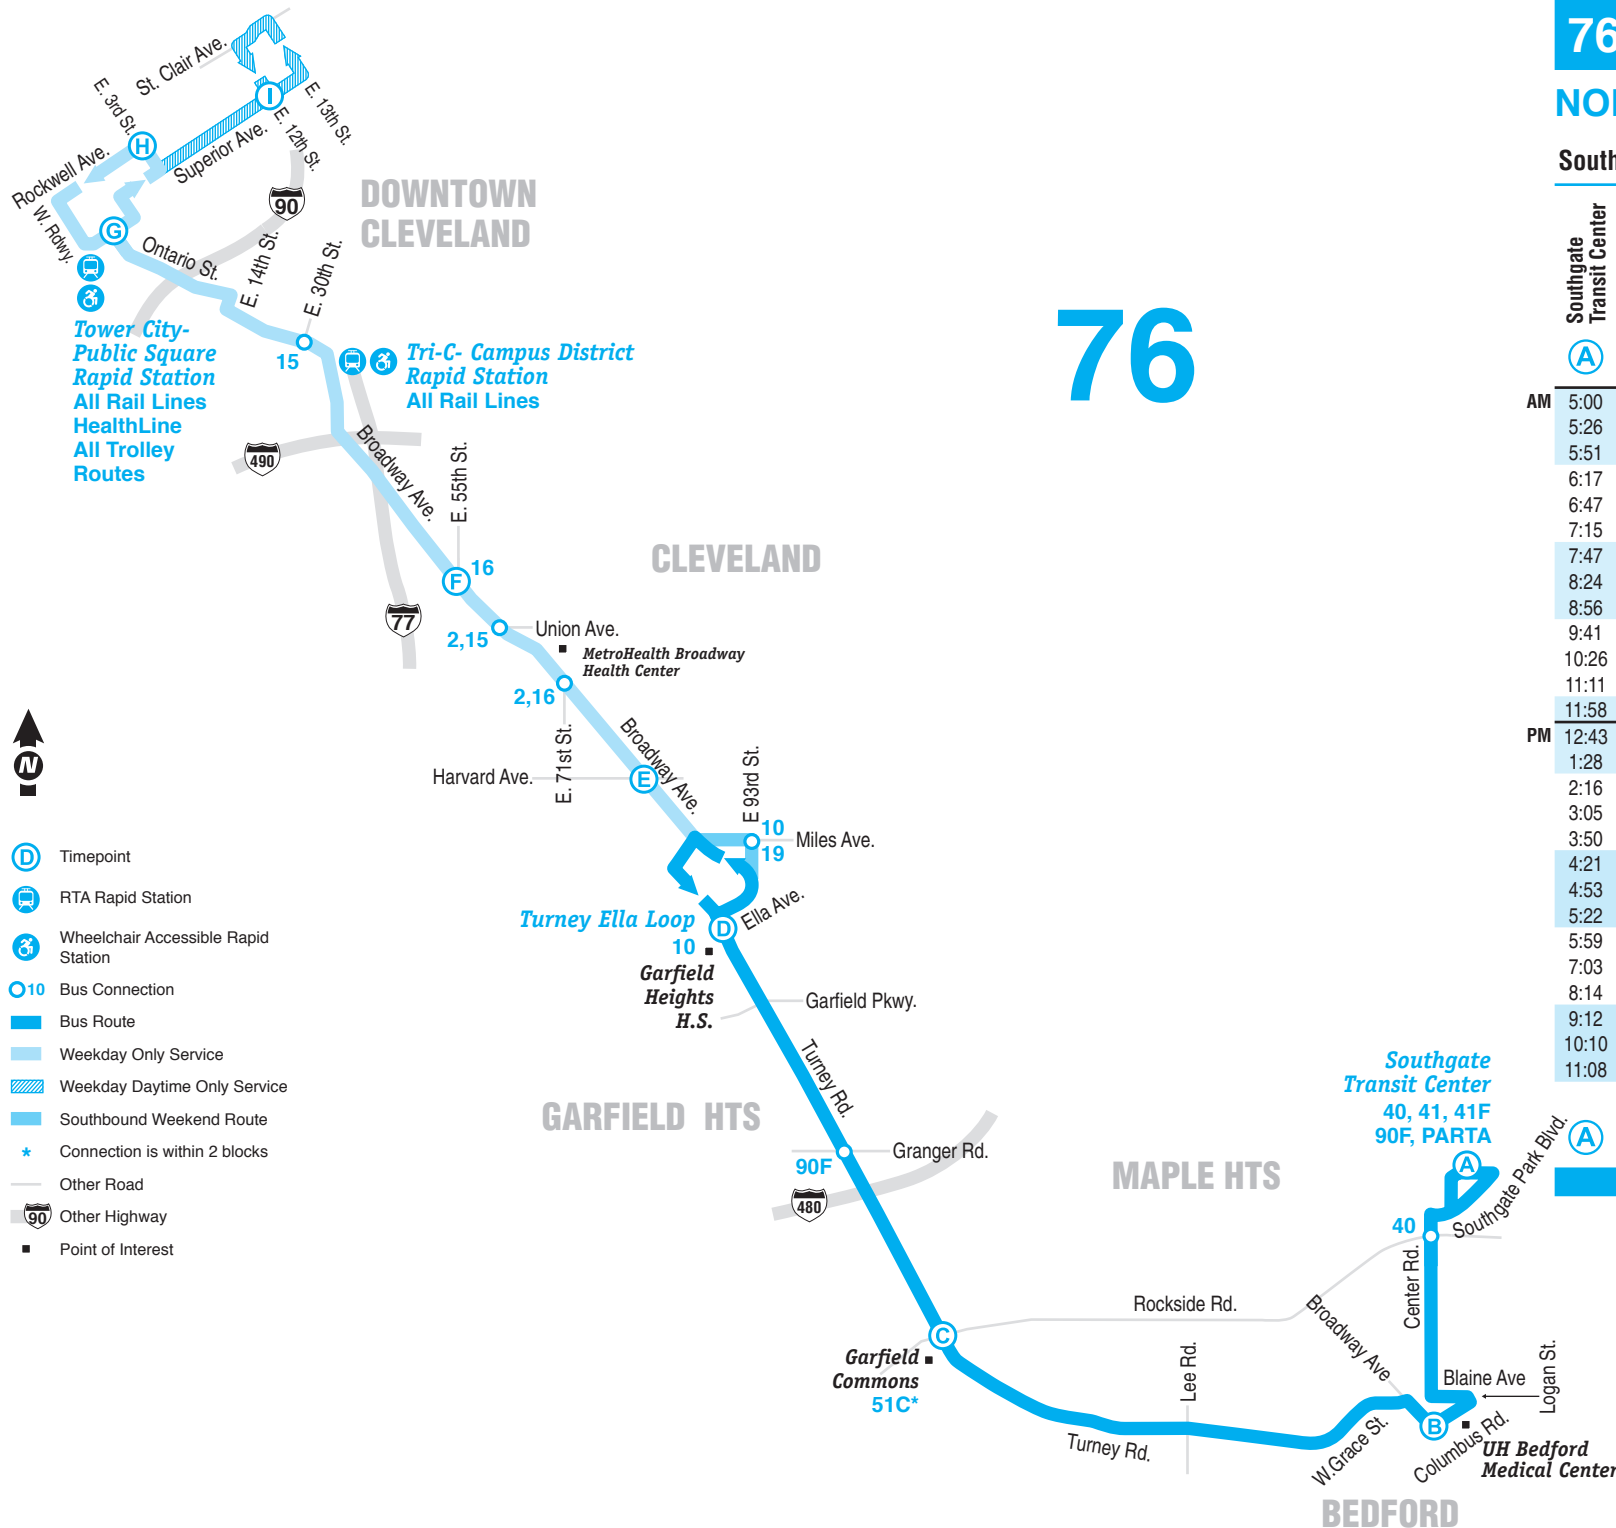

Downtown to Southgate Transit Center

	East 12-Superior (I)	East 3-Rockwell (H)	Broadway-East 55 (F)	Broadway-Harvard (E)	Turney-Rockside (C)	Broadway-Columbus (B)	Southgate Transit Center (A)
AM	5:08	5:11	5:25	5:32	5:45	5:54	6:00
	6:08	6:11	6:25	6:32	6:45	6:54	7:00
	6:38	6:41	6:55	7:02	7:15	7:25	7:31
	7:09	7:12	7:27	7:34	7:47	7:57	8:04
	7:39	7:42	7:57	8:04	8:18	8:28	8:35
	8:09	8:12	8:27	8:34	8:48	8:58	9:05
	8:38	8:41	8:56	9:03	9:18	9:28	9:35
	9:20	9:23	9:38	9:45	10:00	10:10	10:17
	10:07	10:10	10:25	10:33	10:48	10:58	11:05
	10:50	10:53	11:09	11:17	11:33	11:44	11:51
	11:35	11:38	11:54	12:02	12:18	12:29	12:36
PM	12:20	12:23	12:39	12:47	1:03	1:14	1:21
	1:07	1:10	1:26	1:34	1:50	2:01	2:08
	1:52	1:56	2:12	2:20	2:38	2:49	2:56
	2:38	2:42	2:58	3:07	3:25	3:36	3:43
	3:08	3:12	3:29	3:38	3:56	4:07	4:14
	3:38	3:42	3:59	4:08	4:26	4:37	4:44
	4:08	4:12	4:29	4:38	4:56	5:07	5:14
	4:38	4:42	5:00	5:09	5:26	5:37	5:44
	5:08	5:12	5:30	5:39	5:55	6:06	6:13
	5:38	5:42	6:00	6:09	6:25	6:36	6:43
	6:09	6:12	6:30	6:38	6:54	7:05	7:12
	6:37	6:40	6:58	7:06	7:22	7:33	7:39
	-	7:10	7:27	7:35	7:50	8:01	8:07
	-	8:10	8:26	8:34	8:49	8:59	9:05
	-	9:10	9:26	9:33	9:48	9:58	10:04
	-	10:10	10:25	10:32	10:45	10:55	11:01
	-	11:10	11:25	11:32	11:45	11:54	12:00

(A) (B) (C) (E) (F) (G) (I)

(I) (H) (F) (E) (C) (B) (A)

PARTA:

Visit PARTAonline.org for more specifics about PARTA service to the Southgate Transit Center.

76

- Timepoint
- RTA Rapid Station
- Wheelchair Accessible Rapid Station
- Bus Connection
- Bus Route
- Weekday Only Service
- Weekday Daytime Only Service
- Southbound Weekend Route
- Connection is within 2 blocks
- Other Road
- Other Highway
- Point of Interest