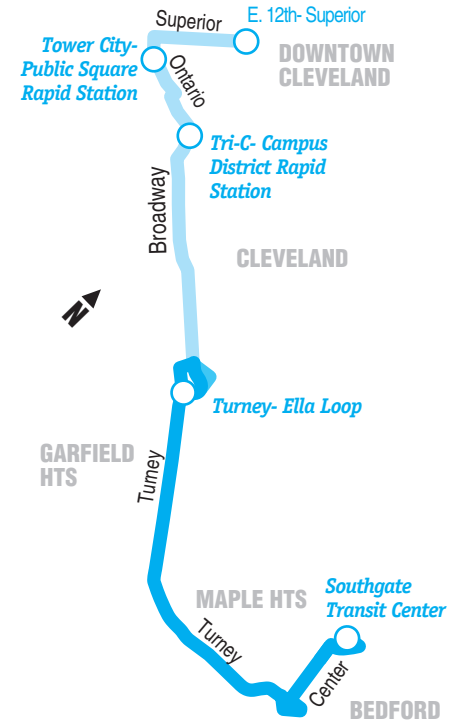

RTA FARES	1-Way Ticket	All-Day Pass	5-Trip Farecard	7-Day Pass	Monthly Pass
Adult	$2.50	$5.50	$12.50	$25.00	$95.00
Student	$1.75	$4.50	$8.75	-	-
Senior Disabled Child	$1.25	$2.75	$6.25	$12.50	$48.00

Special Fares:

Senior or Disabled fares require valid RTA Senior or Disabled ID, or a Medicare card with driver's license or other official photo ID.

Child fare is only available for All-Day pass, age 6-12 with fare-paying adult. Children under age 6 ride free. Limit of three children per fare-paying adult.

Student farecards are for grades K-12.

Purchasing Fare Media on the Vehicle:

If you are purchasing a One Way Ticket or All-Day Pass from the operator, please have exact fare ready, operators carry no change.

RTA CLE App

Download the free RTA CLE mobile ticketing app on The App Store or Google Play Store to set up a secure account to purchase, save and use tickets for Greater Cleveland Regional Transit Authority (RTA) bus and rail trips right from your smartphone.

ADA Accessibility:

All RTA vehicles are ADA-compliant. Major rail stations and passenger facilities are either ADA-compliant, or on a multi-year construction schedule for upgrades.

RTA's Mission:

RTA's Mission is to provide safe, reliable, clean and courteous public transportation.

Please Note:

Scheduled times are subject to traffic and weather conditions.

Effective: June 2, 2019

76 Broadway-Turney

Greater Cleveland Regional Transit Authority
1240 West 6th Street • Cleveland Ohio 44113
Riderta.com • RTAanswerline - 216-621-9500