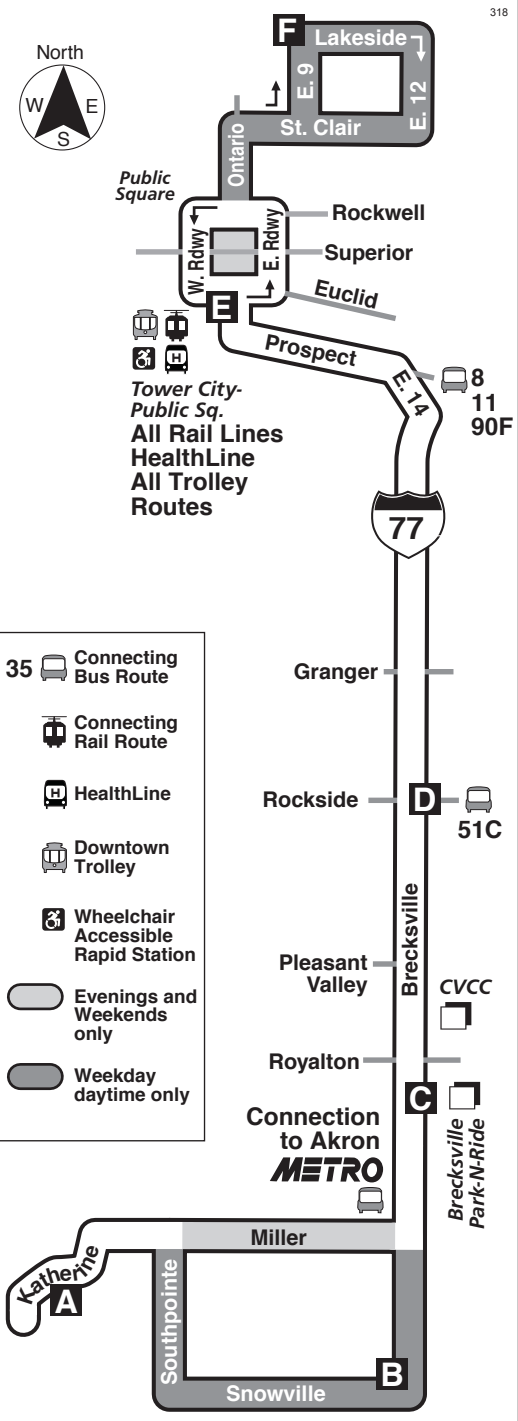

- 35 Connecting Bus Route
- Connecting Rail Route
- HealthLine
- Downtown Trolley
- Wheelchair Accessible Rapid Station
- Evenings and Weekends only
- Weekday daytime only

Map is not drawn to scale

77F

North

WEEKDAY

South

77F

Bus Leaves or Arrives At	North						South						
	A	B	C	D	E	F	F	E	D	C	B	A	
5 AM	5:26	5:31	5:36	5:49	*	6:14	5 AM	-	5:10	5:27	5:39	5:44	5:50
	5:56	6:01	6:06	6:19	*	6:46		5:32	5:40	5:57	6:09	6:14	6:20
6 AM	6:26	6:31	6:36	6:51	*	7:20	6 AM	6:02	6:10	6:27	6:41	6:46	6:52
	6:59	7:04	7:09	7:25	*	7:57		6:32	6:40	6:58	7:12	7:17	7:23
7 AM	7:29	7:34	7:39	7:55	*	8:27	7 AM	7:02	7:10	7:28	7:42	7:47	7:53
	7:59	8:04	8:09	8:25	*	8:57		7:32	7:40	7:58	8:12	8:17	8:23
9 AM	9:05	9:10	9:15	9:29	*	9:54	8 AM	8:05	8:13	8:31	8:44	8:49	8:55
10 AM	10:05	10:10	10:15	10:29	*	10:54	9 AM	9:05	9:13	9:31	9:44	9:49	9:55
11 AM	11:05	11:10	11:15	11:29	*	11:54	10 AM	10:05	10:13	10:31	10:44	10:49	10:55
12 PM	12:05	12:10	12:15	12:29	*	12:54	11 AM	11:05	11:13	11:31	11:44	11:49	11:55
1 PM	1:05	1:10	1:15	1:29	*	1:54	12 PM	12:05	12:13	12:31	12:44	12:49	12:55
2 PM	2:05	2:10	2:15	2:29	*	2:54	1 PM	1:05	1:13	1:31	1:44	1:49	1:55
3 PM	3:09	3:14	3:19	3:33	*	4:01	2 PM	2:05	2:14	2:37	2:52	2:57	3:03
	3:39	3:44	3:49	4:03	*	4:31	3 PM	3:05	3:14	3:37	3:52	3:57	4:03
4 PM	4:12	4:17	4:22	4:36	*	5:04		3:35	3:44	4:07	4:22	4:27	4:33
	4:39	4:44	4:49	5:03	*	5:31	4 PM	4:08	4:17	4:40	4:55	5:00	5:06
5 PM	5:11	5:16	5:21	5:35	*	6:03		4:40	4:49	5:12	5:27	5:32	5:38
	5:47	5:52	5:57	6:11	6:33	-	5 PM	5:10	5:19	5:42	5:57	6:02	6:08
6 PM	6:14	6:19	6:24	6:37	6:59	-	6 PM	5:40	5:49	6:12	6:27	6:32	6:38
7 PM	7:16	-	7:24	7:36	7:58	-	7 PM	6:10	6:19	6:40	6:53	6:58	7:04
8 PM	8:16	-	8:24	8:36	8:58	-	8 PM	-	7:12	7:31	7:44	-	7:53
9 PM	9:16	-	9:24	9:36	9:58	-	9 PM	-	8:12	8:31	8:44	-	8:53
10 PM	10:16	-	10:24	10:36	10:58	-	10 PM	-	9:12	9:31	9:43	-	9:52
11 PM	11:16	-	11:24	11:36	11:58	-	11 PM	-	10:12	10:31	10:43	-	10:52
								-	11:12	11:31	11:43	-	11:52

* Trip stops at Euclid - Ontario.
No time is shown due to variability of highway congestion.

NOTE: Brecksville Park-N-Ride is permit parking only. For information on obtaining a parking permit contact Brecksville City Hall at 440-526-4351.

Follow us on twitter @GCRTA