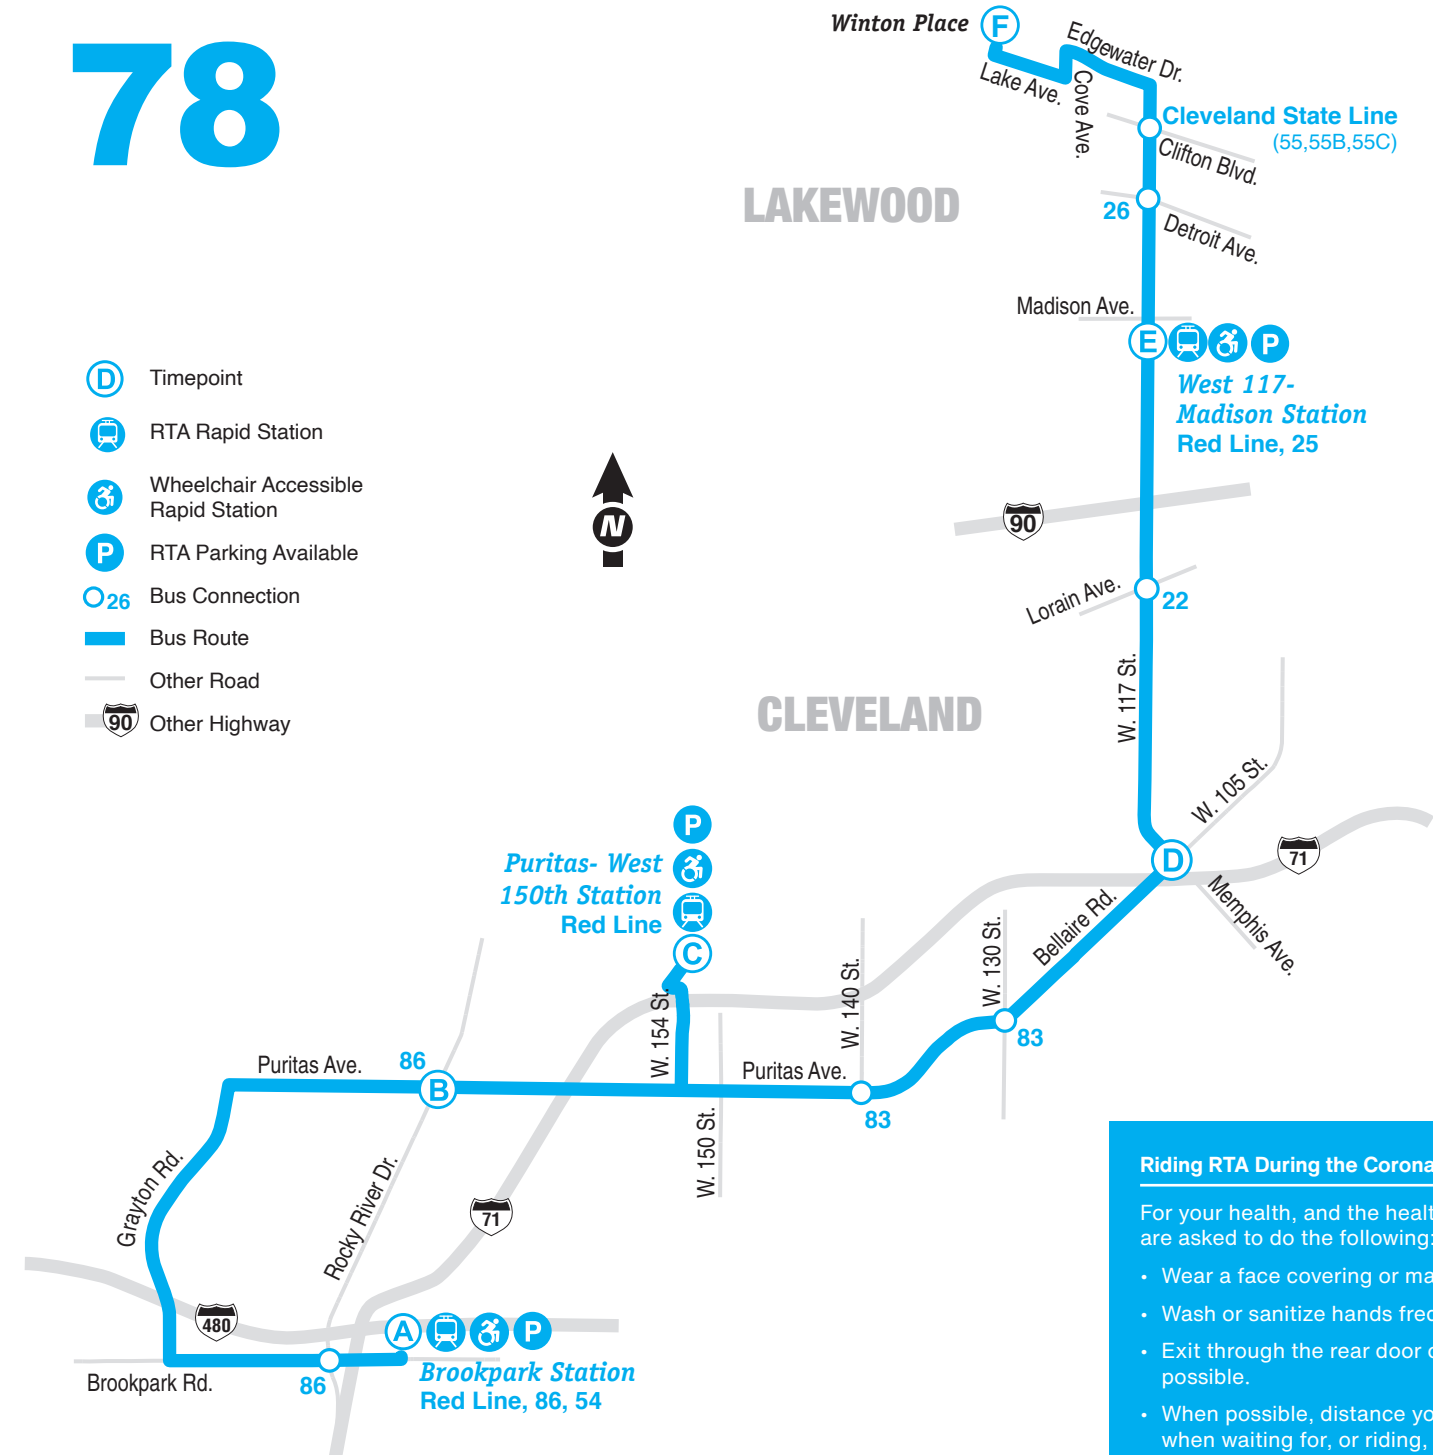

SOUTHBOUND

Winton Place & West 117- Madison Rapid Station to Brookpark Rapid Station

	Winton Place (F)	West 117-Madison Rapid Station (E)	Bellaire-West 117 (D)	Puritas Rapid Station (C)	Puritas-Rocky River Dr. (B)	Brookpark Rapid Station (A)
AM	4:54	5:03	5:13	5:26	5:32	5:44
	5:24	5:33	5:43	5:56	6:02	6:14
	5:54	6:03	6:13	6:26	6:32	6:44
	6:24	6:33	6:43	6:56	7:02	7:14
	6:54	7:03	7:13	7:26	7:32	7:44
	7:23	7:33	7:43	7:56	8:02	8:14
	7:53	8:03	8:13	8:26	8:32	8:44
	8:23	8:33	8:43	8:56	9:02	9:14
	8:53	9:03	9:13	9:26	9:32	9:44
	9:23	9:33	9:43	9:56	10:02	10:14
	10:23	10:33	10:43	10:56	11:02	11:14
	11:23	11:33	11:43	11:56	12:03	12:15
PM	12:23	12:33	12:43	12:56	1:03	1:15
	1:23	1:33	1:43	1:56	2:03	2:15
	2:23	2:33	2:44	2:57	3:04	3:16
	3:23	3:33	3:44	3:57	4:04	4:16
	3:53	4:03	4:14	4:27	4:34	4:46
	4:23	4:33	4:44	4:57	5:04	5:16
	4:53	5:03	5:14	5:27	5:34	5:46
	5:23	5:33	5:44	5:57	6:04	6:16
	5:53	6:03	6:14	6:27	6:34	6:46
	6:23	6:33	6:44	6:57	7:03	7:15
	7:24	7:33	7:43	7:56	8:02	8:14
	8:24	8:33	8:43	8:56	9:02	9:14
	9:24	9:33	9:43	9:56	10:02	10:14
	10:24	10:33	10:43	10:56	11:02	11:14
	11:24	11:33	11:43	11:56	12:02	12:14
AM	12:24	12:33	12:43	12:56	1:02	1:14

ADA Accessibility:

All RTA vehicles are ADA-compliant. Major rail stations and passenger facilities are either ADA-compliant, or on a multi-year construction schedule for upgrades.

78

- Timepoint
- RTA Rapid Station
- Wheelchair Accessible Rapid Station
- RTA Parking Available
- Bus Connection
- Bus Route
- Other Road
- Other Highway

Riding RTA During the Coronavirus Pandemic

For your health, and the health of others, riders are asked to do the following:

- Wear a face covering or mask.
- Wash or sanitize hands frequently.
- Exit through the rear door of the vehicle if possible.
- When possible, distance yourself from others when waiting for, or riding, RTA.