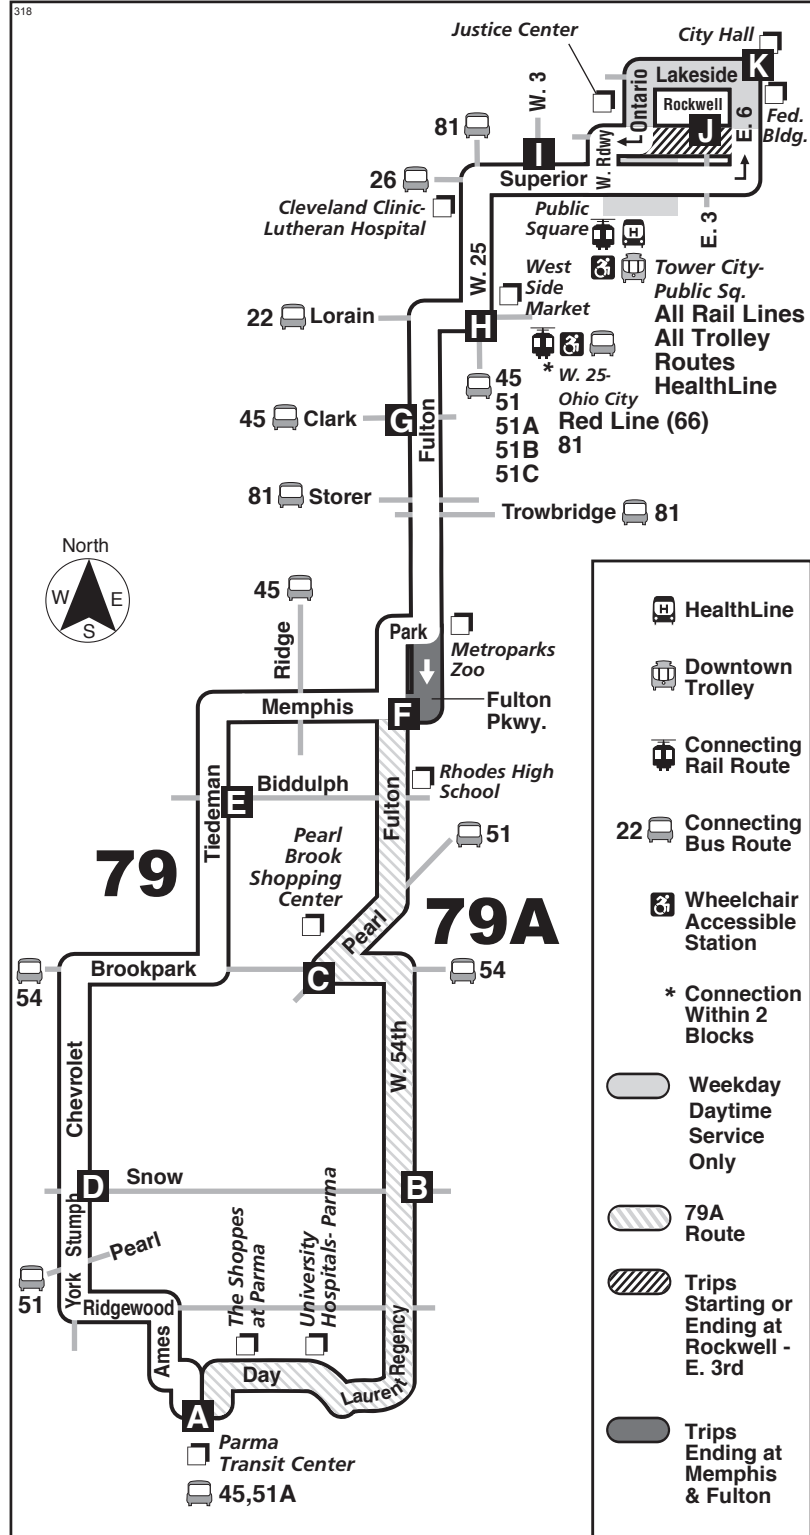

79/79A		North										WEEKDAY										South										79/79A	
Bus Leaves or Arrives At		A	B	C	D	E	F	G	H	I	J	K	Bus Leaves or Arrives At		K	J	I	H	G	F	E	D	C	B	A								
4 AM	-	-	-	-	-	4:21	4:29	4:39	4:45	4:51	-	4:55	5 AM	5:06	-	5:10	5:16	5:21	5:30	5:37	5:45	-	-	5:55									
5 AM	4:35	-	-	4:44	4:51	4:59	5:09	5:15	5:21	-	5:25	6 AM	5:36	-	5:40	5:46	5:51	6:00	6:07	6:15	-	-	6:25										
6 AM	5:29	-	-	5:38	5:45	5:53	6:03	6:09	6:15	-	6:20	7 AM	6:35	-	6:40	6:47	6:54	7:06	7:13	7:23	-	-	7:34										
7 AM	5:56	-	-	6:05	6:12	6:21	6:33	6:39	6:45	-	6:50	8 AM	7:35	-	7:40	7:47	7:54	8:06	8:13	8:23	-	-	8:34										
8 AM	6:23	-	-	6:33	6:41	6:51	7:03	7:09	7:15	-	7:20	9 AM	8:05	-	8:10	8:17	8:24	8:36	8:43	8:53	-	-	9:04										
9 AM	6:53	-	-	7:03	7:11	7:21	7:33	7:39	7:45	-	7:50	10 AM	8:35	-	8:40	8:47	8:54	9:05	-	-	-	-	10:02										
10 AM	7:23	-	-	7:33	7:41	7:51	8:03	8:09	8:15	-	8:20	11 AM	9:05	-	9:10	9:18	9:25	9:35	9:43	9:52	-	-	10:02										
11 AM	7:53	-	-	8:03	8:11	8:21	8:33	8:39	8:45	-	8:50	12 PM	9:35	-	9:40	9:48	9:55	10:05	-	-	-	-	11:02										
12 PM	8:23	-	-	8:33	8:41	8:51	9:03	9:09	9:15	-	9:20	1 PM	10:05	-	10:10	10:18	10:25	10:35	10:43	10:52	-	-	11:02										
1 PM	9:22	-	-	9:32	9:41	9:51	10:02	10:09	10:15	-	10:20	2 PM	10:35	-	10:40	10:48	10:55	11:05	-	-	-	-	12:02										
2 PM	-	-	-	-	-	-	-	-	-	-	-	3 PM	11:05	-	11:10	11:18	11:25	11:35	11:43	11:52	-	-	12:02										
3 PM	10:21	-	-	10:32	10:41	10:51	11:02	11:09	11:15	-	11:20	4 PM	12:05	-	12:10	12:18	12:25	12:35	12:43	12:52	-	-	1:02										
4 PM	11:21	-	-	11:32	11:41	11:51	12:02	12:09	12:15	-	12:20	5 PM	12:35	-	12:40	12:48	12:55	1:05	-	-	-	-	1:02										
5 PM	12:21	-	-	12:32	12:41	12:51	1:02	1:09	1:15	-	1:20	6 PM	1:05	-	1:10	1:18	1:25	1:35	1:43	1:52	-	-	2:02										
6 PM	-	-	-	-	-	-	-	-	-	-	-	7 PM	1:35	-	1:40	1:48	1:55	2:06	-	-	-	-	2:02										
7 PM	1:21	-	-	1:32	1:41	1:51	2:02	2:09	2:15	-	2:20	8 PM	2:05	-	2:10	2:18	2:26	2:38	2:46	2:57	-	-	3:08										
8 PM	1:51	-	-	2:02	2:11	2:21	2:32	2:39	2:45	-	2:50	9 PM	2:35	-	2:40	2:48	2:56	3:08	-	-	-	-	3:08										
9 PM	2:26	-	-	2:37	2:46	2:56	3:07	3:14	3:20	-	3:25	10 PM	3:05	-	3:10	3:18	3:26	3:38	3:46	3:57	-	-	4:08										
10 PM	3:24	-	-	3:36	3:46	3:56	4:07	4:14	4:20	-	4:25	11 PM	3:35	-	3:40	3:48	3:56	4:08	4:16	4:27	-	-	4:38										
11 PM	3:54	-	-	4:06	4:16	4:26	4:37	4:44	4:50	-	4:55	12 AM	4:05	-	4:10	4:18	4:26	4:38	4:46	4:57	-	-	4:38										
12 AM	4:24	-	-	4:36	4:46	4:56	5:07	5:14	5:20	-	5:25		4:35	-	4:40	4:48	4:56	5:08	5:16	5:27	-	-	5:08										
	4:54	-	-	5:06	5:16	5:26	5:37	5:44	5:50	-	5:55		4:45	-	4:50	4:58	5:10	5:18	5:26	5:37	-	-	5:38										
	5:24	-	-	5:36	5:46	5:56	6:07	6:14	6:20	-	6:25		4:55	-	5:00	5:08	5:20	5:28	5:36	5:47	-	-	5:45										
	6:06	-	-	6:18	6:28	6:37	6:47	6:54	7:00	7:04	-		5:05	-	5:10	5:18	5:26	5:38	5:46	5:57	-	-	6:08										
	7:10	-	-	7:20	7:28	7:37	7:47	7:54	8:00	8:04	-		5:20	-	5:25	5:33	5:41	5:52	-	-	-	-	6:14										
	8:10	-	-	8:20	8:28	8:37	8:47	8:54	9:00	9:04	-		5:35	-	5:40	5:48	5:54	6:05	6:12	6:23	-	-	6:34										
	9:10	-	-	9:20	9:28	9:37	9:47	9:54	10:00	10:04	-		6:05	-	6:10	6:17	6:23	6:34	6:41	6:52	-	-	7:03										
	10:15	-	-	10:24	10:31	10:39	10:48	10:54	11:00	11:04	-		6:35	-	6:40	6:47	6:53	7:04	7:11	7:22	-	-	7:33										
	11:15	-	-	11:24	11:31	11:39	11:48	11:54	12:00	12:04	-		-	7:12	7:16	7:23	7:29	7:39	7:46	7:54	-	-	8:04										
	12:15	-	-	12:24	12:31	12:39	12:48	12:54	1:00	1:04	-		-	8:12	8:16	8:23	8:28	8:38	8:45	8:53	-	-	9:03