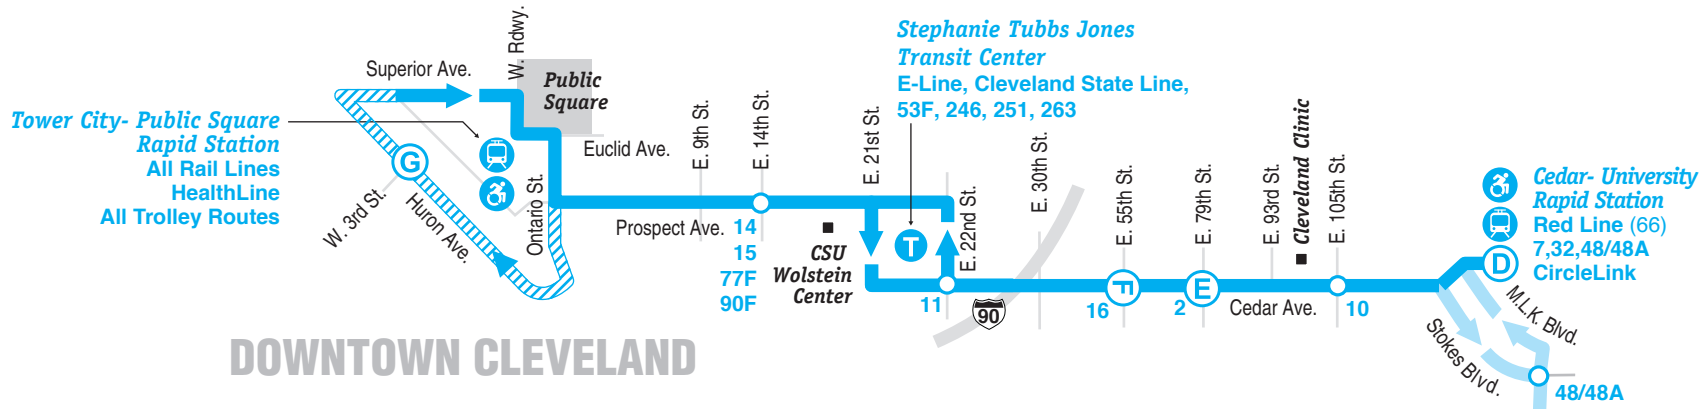

DOWNTOWN CLEVELAND

8 MONDAY THROUGH FRIDAY

WESTBOUND

Caine- East 131st Loop to Cedar University Rapid Station and Downtown

	Caine- E. 131st Loop (A)	East 116- Union (B)	East 116- Buckeye (C)	Cedar- University Rapid Station (D)	Cedar- East 79 (E)	Cedar- East 55 (F)	Huron- West 3 (G)
AM	-	-	-	4:39	4:44	4:48	5:00
	-	-	-	5:39	5:44	5:48	6:00
	6:10	6:21	6:28	6:36	6:44	6:48	7:00
	7:09	7:20	7:27	7:35	7:43	7:47	8:00
	8:08	8:19	8:25	8:33	8:41	8:45	9:00
	9:09	9:19	9:25	9:33	9:41	9:45	10:00
	10:09	10:19	10:25	10:33	10:41	10:45	11:00
	11:09	11:19	11:25	11:33	11:41	11:45	12:00
PM	12:11	12:21	12:27	12:35	12:43	12:47	1:00
	1:11	1:21	1:27	1:35	1:43	1:47	2:00
	2:10	2:20	2:26	2:34	2:42	2:47	3:00
	3:11	3:21	3:27	3:35	3:43	3:48	4:01
	4:11	4:21	4:27	4:35	4:42	4:46	5:02
	5:13	5:23	5:29	5:37	5:44	5:48	6:01
	6:13	6:23	6:29	6:37	6:44	6:48	7:01
	7:13	7:23	7:29	7:37	7:44	7:48	8:00
	-	-	-	8:42	8:49	8:53	9:05
	(A)	(B)	(C)	(D)	(E)	(F)	(G)

EASTBOUND

Downtown to Cedar University Rapid Station and Caine-East 131st Loop

	Huron- West 3 (G)	Cedar- East 55 (F)	Cedar- East 79 (E)	Cedar- University Rapid Station (D)	East 116- Buckeye (C)	East 116- Union (B)	Caine- E. 131st Loop (A)
AM	5:10	5:25	5:27	5:34	5:44	5:49	5:58
	6:10	6:25	6:27	6:34	6:44	6:49	6:58
	7:10	7:27	7:29	7:36	7:47	7:52	8:01
	8:10	8:27	8:30	8:37	8:48	8:54	9:02
	9:10	9:27	9:30	9:37	9:48	9:54	10:02
	10:10	10:27	10:30	10:37	10:48	10:53	11:01
	11:10	11:27	11:30	11:37	11:49	11:54	12:02
PM	12:10	12:27	12:30	12:37	12:49	12:54	1:03
	1:10	1:27	1:30	1:37	1:49	1:54	2:03
	2:10	2:27	2:30	2:37	2:49	2:55	3:04
	3:10	3:27	3:30	3:37	3:49	3:55	4:04
	4:10	4:30	4:33	4:40	4:52	4:58	5:06
	5:10	5:30	5:34	5:41	5:52	5:57	6:05
	6:10	6:29	6:33	6:40	6:51	6:56	7:04
	7:10	7:27	7:31	7:38	-	-	-
	8:10	8:26	8:30	8:36	-	-	-
	9:10	9:26	9:29	9:34	-	-	-
	(G)	(F)	(E)	(D)	(C)	(B)	(A)