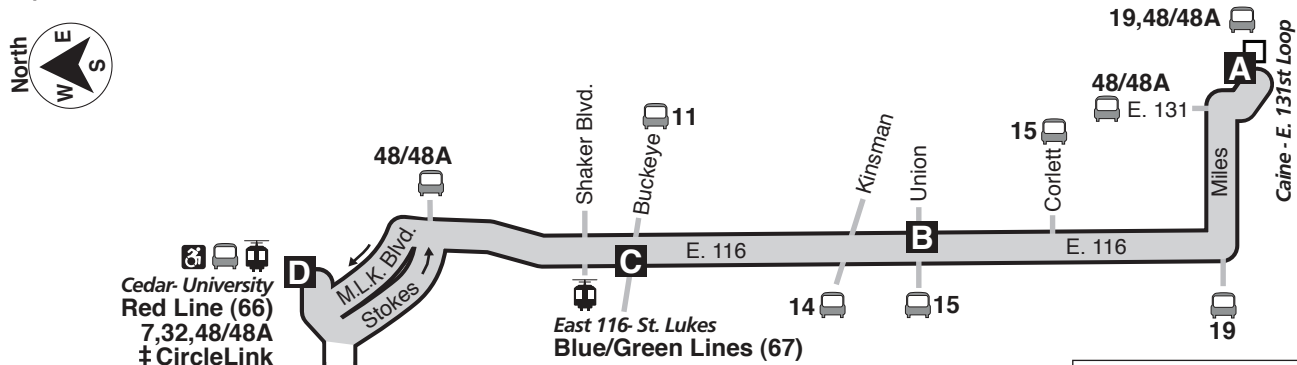

Map is not drawn to scale

Cedar-University Red Line (66)
7,32,48/48A
‡ CircleLink

Stephanie Tubbs Jones Transit Center
E-Line, 11,
Cleveland State Line,
53F,246,
251,263

Tower City-Public Sq.
All Rail Lines
HealthLine
All Trolley Routes

New Year's Day, Memorial Day, Independence Day, Labor Day, Thanksgiving Day and Christmas Day.

8

Cedar-E. 116

Effective August 14, 2016

DESTINATIONS:

- Miles- East 131st Street Loop
- East 116- St. Lukes Rapid Station
- Cedar- University Rapid Station
- Cleveland Clinic
- Cuyahoga County Juvenile Court
- CSU Wolstein Center
- Stephanie Tubbs Jones Transit Center
- Tower City