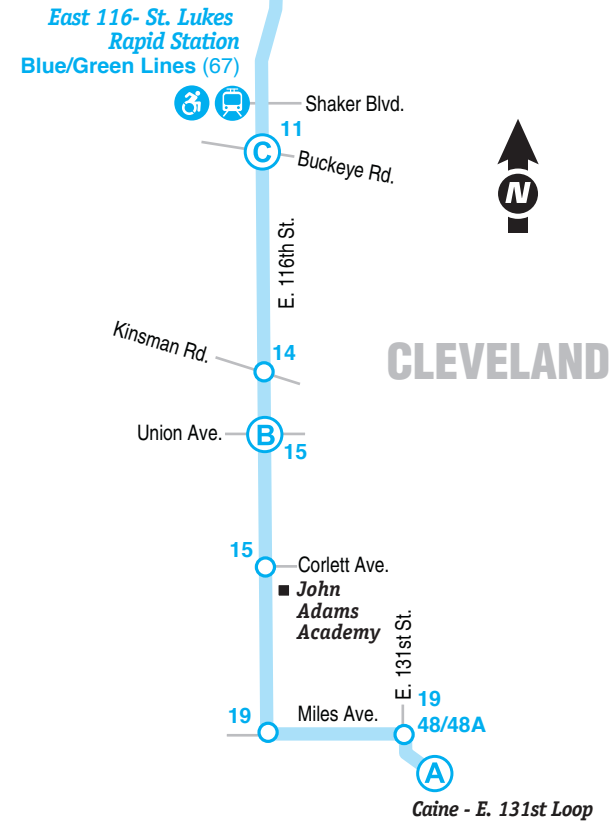

## DOWNTOWN CLEVELAND

#### WESTBOUND

Caine- East 131st Loop to Cedar University Rapid Station and Downtown

	Caine- E. 131st Loop (A)	East 116- Union (B)	East 116- Buckeye (C)	Cedar- University Rapid Station (D)	Cedar- East 79 (E)	Cedar- East 55 (F)	Huron- West 3 (G)
AM	-	-	-	4:39	4:44	4:48	5:00
	-	-	-	5:39	5:44	5:48	6:00
	6:10	6:21	6:28	6:36	6:44	6:48	7:00
	7:09	7:20	7:27	7:35	7:43	7:47	8:00
	8:08	8:19	8:25	8:33	8:41	8:45	9:00
	9:09	9:19	9:25	9:33	9:41	9:45	10:00
	10:09	10:19	10:25	10:33	10:41	10:45	11:00
	11:09	11:19	11:25	11:33	11:41	11:45	12:00
PM	12:11	12:21	12:27	12:35	12:43	12:47	1:00
	1:11	1:21	1:27	1:35	1:43	1:47	2:00
	2:10	2:20	2:26	2:34	2:42	2:47	3:00
	3:11	3:21	3:27	3:35	3:43	3:48	4:01
	4:11	4:21	4:27	4:35	4:42	4:46	5:02
	5:13	5:23	5:29	5:37	5:44	5:48	6:01
	6:13	6:23	6:29	6:37	6:44	6:48	7:01
	7:13	7:23	7:29	7:37	7:44	7:48	8:00
	-	-	-	8:42	8:49	8:53	9:05
	(A)	(B)	(C)	(D)	(E)	(F)	(G)

#### EASTBOUND

Downtown to Cedar University Rapid Station and Caine-East 131st Loop

	Huron- West 3 (G)	Cedar- East 55 (F)	Cedar- East 79 (E)	Cedar- University Rapid Station (D)	East 116- Buckeye (C)	East 116- Union (B)	Caine- E. 131st Loop (A)
AM	5:10	5:25	5:27	5:34	5:44	5:49	5:58
	6:10	6:25	6:27	6:34	6:44	6:49	6:58
	7:10	7:27	7:29	7:36	7:47	7:52	8:01
	8:10	8:27	8:30	8:37	8:48	8:54	9:02
	9:10	9:27	9:30	9:37	9:48	9:54	10:02
	10:10	10:27	10:30	10:37	10:48	10:53	11:01
	11:10	11:27	11:30	11:37	11:49	11:54	12:02
PM	12:10	12:27	12:30	12:37	12:49	12:54	1:03
	1:10	1:27	1:30	1:37	1:49	1:54	2:03
	2:10	2:27	2:30	2:37	2:49	2:55	3:04
	3:10	3:27	3:30	3:37	3:49	3:55	4:04
	4:10	4:30	4:33	4:40	4:52	4:58	5:06
	5:10	5:30	5:34	5:41	5:52	5:57	6:05
	6:10	6:29	6:33	6:40	6:51	6:56	7:04
	7:10	7:27	7:31	7:38	-	-	-
	8:10	8:26	8:30	8:36	-	-	-
	9:10	9:26	9:29	9:34	-	-	-
	(G)	(F)	(E)	(D)	(C)	(B)	(A)

## CLEVELAND