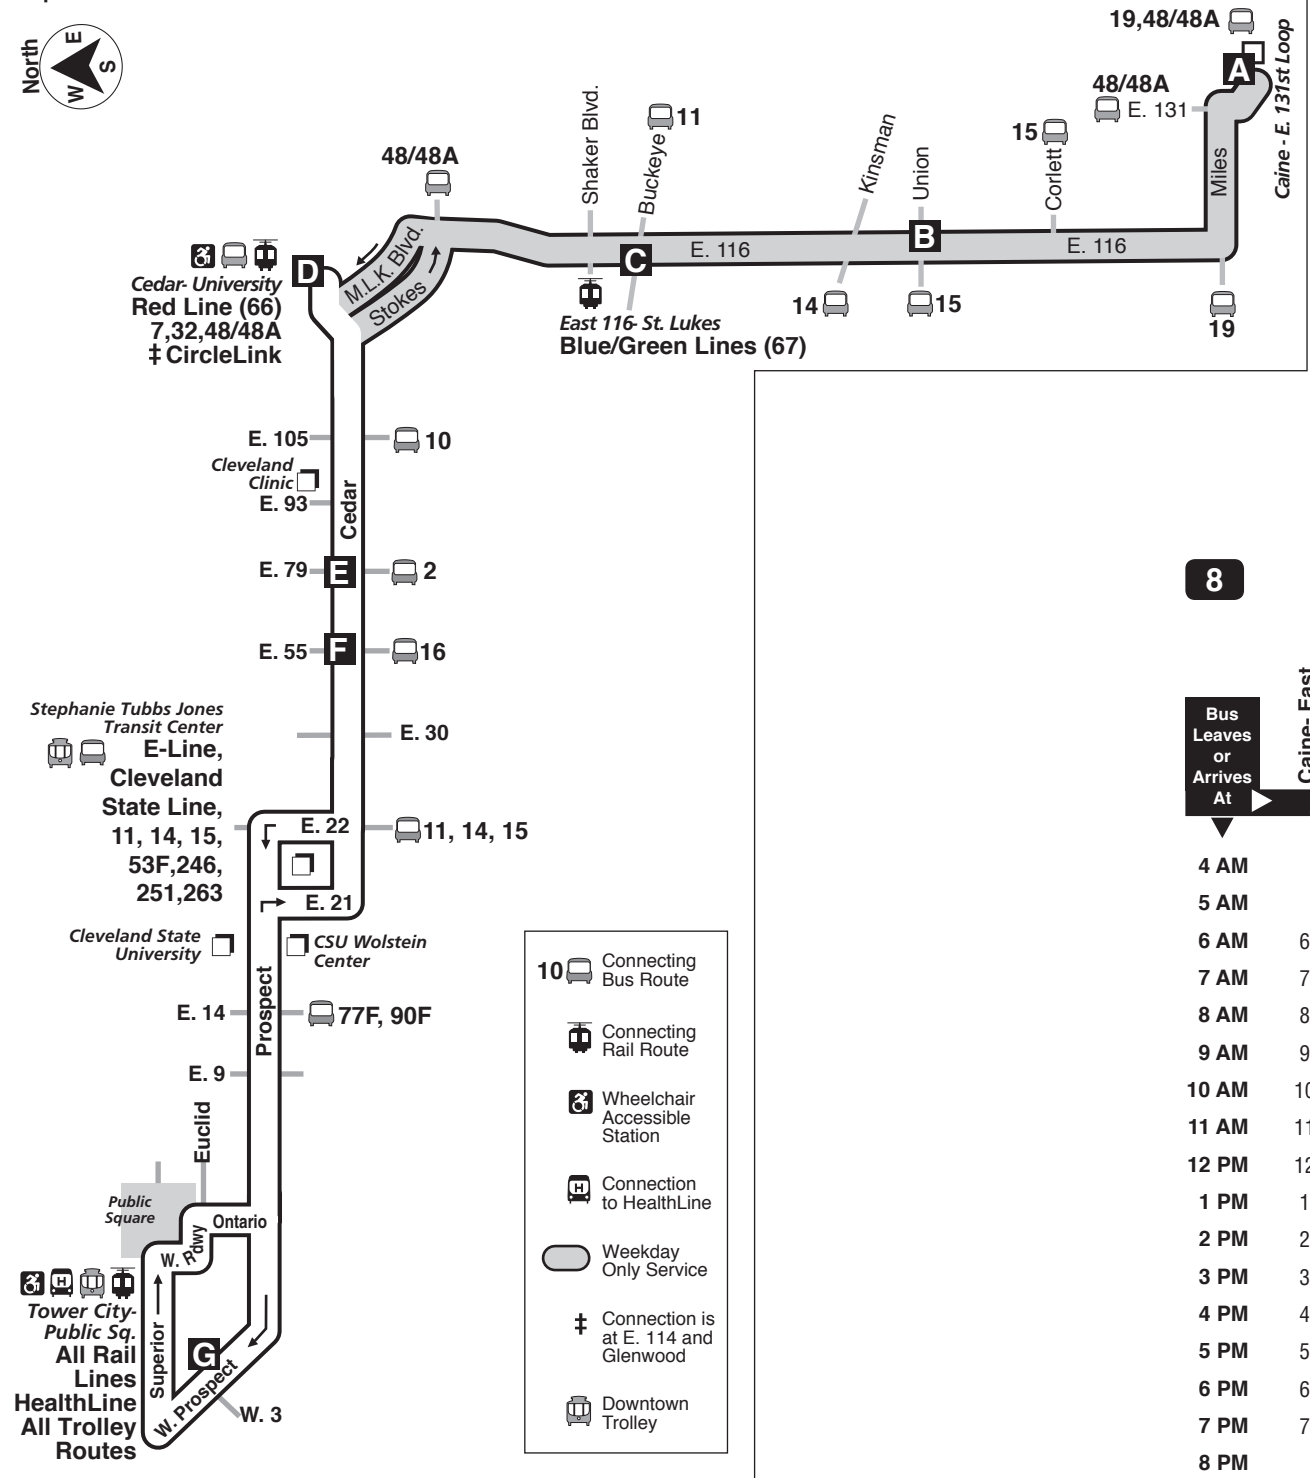

Map is not drawn to scale

8	West							WEEKDAY							8
	Caine-East 131st Loop	East 116-Union	East 116-Buckeye	Cedar-University Rapid Station	Cedar-East 79	Cedar-East 55	Tower City at Prospect-W. 3	Tower City at Prospect-W. 3	Cedar-East 55	Cedar-East 79	Cedar-University Rapid Station	East 116-Buckeye	East 116-Union	Caine-East 131st Loop	
Bus Leaves or Arrives At	A	B	C	D	E	F	G	Bus Leaves or Arrives At	G	F	E	D	C	B	A
4 AM	-	-	-	4:39	4:44	4:48	5:00	5 AM	5:10	5:25	5:27	5:34	5:44	5:49	5:58
5 AM	-	-	-	5:39	5:44	5:48	6:00	6 AM	6:10	6:25	6:27	6:34	6:44	6:49	6:58
6 AM	6:10	6:21	6:28	6:36	6:44	6:48	7:00	7 AM	7:10	7:27	7:29	7:36	7:47	7:52	8:01
7 AM	7:09	7:20	7:27	7:35	7:43	7:47	8:00	8 AM	8:10	8:27	8:30	8:37	8:48	8:54	9:02
8 AM	8:08	8:19	8:25	8:33	8:41	8:45	9:00	9 AM	9:10	9:27	9:30	9:37	9:48	9:54	10:02
9 AM	9:09	9:19	9:25	9:33	9:41	9:45	10:00	10 AM	10:10	10:27	10:30	10:37	10:48	10:53	11:01
10 AM	10:09	10:19	10:25	10:33	10:41	10:45	11:00	11 AM	11:10	11:27	11:30	11:37	11:49	11:54	12:02
11 AM	11:09	11:19	11:25	11:33	11:41	11:45	12:00	12 PM	12:10	12:27	12:30	12:37	12:49	12:54	1:03
12 PM	12:11	12:21	12:27	12:35	12:43	12:47	1:00	1 PM	1:10	1:27	1:30	1:37	1:49	1:54	2:03
1 PM	1:11	1:21	1:27	1:35	1:43	1:47	2:00	2 PM	2:10	2:27	2:30	2:37	2:49	2:55	3:04
2 PM	2:10	2:20	2:26	2:34	2:42	2:47	3:00	3 PM	3:10	3:27	3:30	3:37	3:49	3:55	4:04
3 PM	3:11	3:21	3:27	3:35	3:43	3:48	4:01	4 PM	4:10	4:30	4:33	4:40	4:52	4:58	5:06
4 PM	4:11	4:21	4:27	4:35	4:42	4:46	5:02	5 PM	5:10	5:30	5:34	5:41	5:52	5:57	6:05
5 PM	5:13	5:23	5:29	5:37	5:44	5:48	6:01	6 PM	6:10	6:29	6:33	6:40	6:51	6:56	7:04
6 PM	6:13	6:23	6:29	6:37	6:44	6:48	7:01	7 PM	7:10	7:27	7:31	7:38	-	-	-
7 PM	7:13	7:23	7:29	7:37	7:44	7:48	8:00	8 PM	8:10	8:26	8:30	8:36	-	-	-
8 PM	-	-	-	8:42	8:49	8:53	9:05	9 PM	9:10	9:26	9:29	9:34	-	-	-