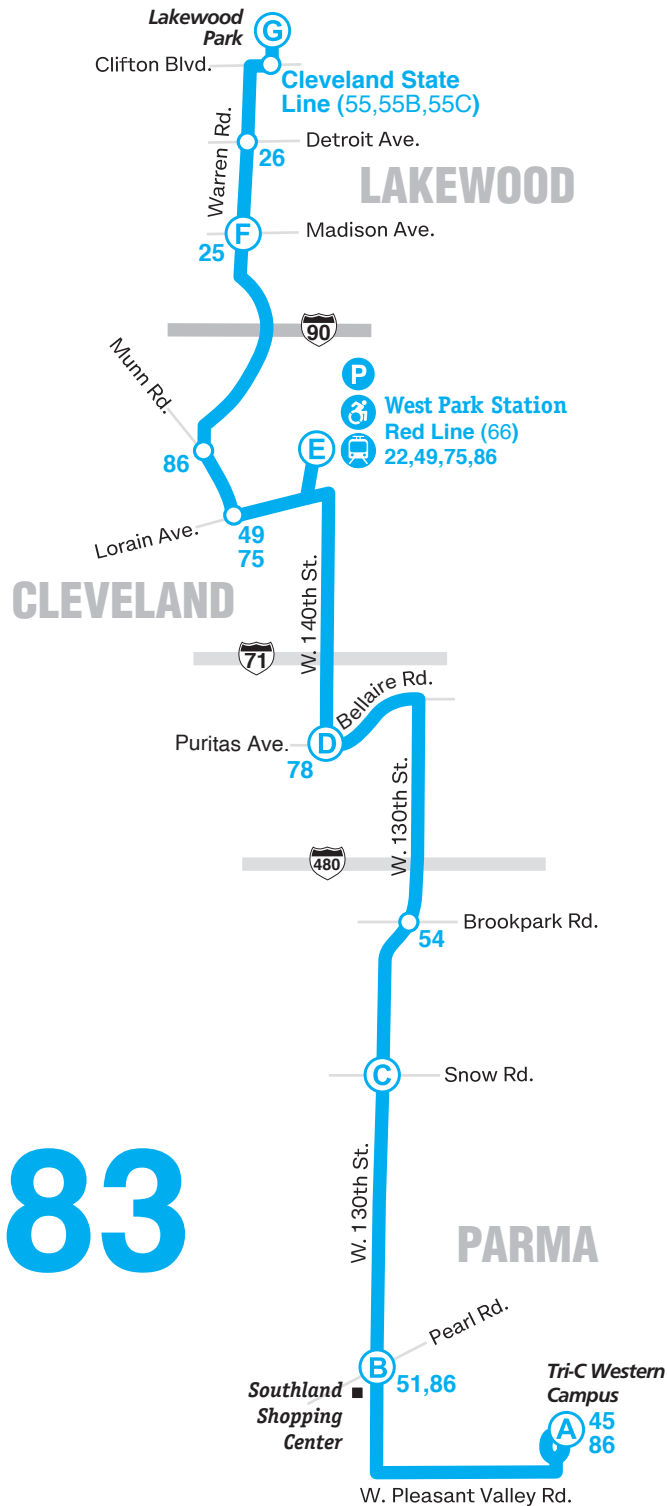

83

- Timepoint
- RTA Rapid Station
- Wheelchair Accessible Rapid Station
- Bus Connection
- Bus Route
- Other Road
- Other Highway
- RTA Parking Available
- Point of Interest

83 MONDAY THROUGH FRIDAY

NORTHBOUND

Tri-C Western Campus to West Park Rapid Station and Lakewood Park

	Tri-C Western Campus (A)	Pearl- West 130 (B)	West 130- Snow (C)	West 140- Puritas (D)	West Park Rapid Station (E)	Madison- Warren (F)	Lakewood Park (G)
AM	L4:32	4:33	4:39	4:48	4:55	5:04	5:10
	5:22	5:29	5:35	5:46	5:55	6:04	6:10
	6:22	6:29	6:35	6:46	6:55	7:04	7:10
	L6:58	6:59	7:05	7:16	7:25	7:34	7:40
	7:22	7:29	7:35	7:46	7:55	8:04	8:10
	7:52	7:59	8:05	8:16	8:25	8:34	8:40
	8:22	8:29	8:35	8:46	8:55	9:04	9:10
	8:53	9:00	9:06	9:16	9:25	-	-
	9:24	9:30	9:36	9:46	9:55	10:05	10:11
	10:24	10:30	10:36	10:46	10:55	11:05	11:11
	11:24	11:30	11:36	11:46	11:55	12:05	12:11
PM	12:24	12:30	12:36	12:46	12:55	1:05	1:11
	1:24	1:30	1:36	1:46	1:55	2:05	2:11
	2:23	2:29	2:35	2:45	2:54	3:04	3:10
	2:51	2:57	3:03	3:15	3:25	3:35	3:41
	3:20	3:26	3:33	3:45	3:55	4:05	4:11
	4:13	4:19	4:26	4:38	4:48	4:58	5:04
	5:07	5:13	5:20	5:32	5:42	5:52	5:58
	6:08	6:14	6:21	6:32	6:42	6:52	6:58
	7:12	7:18	7:24	7:34	7:42	7:51	7:56
	8:12	8:18	8:24	8:34	8:42	8:51	8:56
	9:12	9:18	9:24	9:34	9:42	9:51	9:56
	10:12	10:18	10:24	10:34	10:42	10:51	10:56
	11:14	11:20	11:26	11:35	11:42	-	-
	(A)	(B)	(C)	(D)	(E)	(F)	(G)

SOUTHBOUND

Lakewood Park to West Park Rapid Station and Tri-C Western Campus

	Lakewood Park (G)	Madison- Warren (F)	West Park Rapid Station (E)	West 140- Puritas (D)	West 130- Snow (C)	Pearl- West 130 (B)	Tri-C Western Campus (A)
AM	-	-	4:39	4:46	4:53	4:58	5:05
	5:24	5:29	5:39	5:46	5:53	5:58	6:06
	6:23	6:28	6:39	6:46	6:54	7:01	7:09
	6:53	6:58	7:09	7:16	7:24	7:31	7:39
	7:23	7:28	7:39	7:46	7:54	8:01	8:09
	7:53	7:58	8:09	8:16	8:24	8:31	8:39
	8:22	8:27	8:39	8:46	8:54	9:02	9:10
	9:21	9:27	9:39	9:46	9:54	10:02	10:10
	10:21	10:27	10:39	10:46	10:54	11:02	11:10
	11:21	11:27	11:39	11:46	11:54	12:02	12:10
PM	12:21	12:27	12:39	12:46	12:54	1:02	1:10
	1:21	1:27	1:39	1:46	1:54	2:02	2:10
	-	-	2:09	2:16	2:24	2:32	2:40
	2:21	2:27	2:39	2:46	2:54	3:02	3:10
	3:16	3:22	3:34	3:42	3:51	3:59	4:07
	4:06	4:12	4:24	4:32	4:41	4:49	4:57
	5:10	5:16	5:28	5:36	5:45	5:53	6:01
	6:06	6:12	6:24	6:32	6:39	6:46	6:54
	7:08	7:13	7:24	7:31	7:38	7:45	7:53
	8:08	8:13	8:24	8:31	8:38	8:45	8:53
	9:08	9:13	9:24	9:31	9:38	9:45	9:53
	10:09	10:14	10:24	10:31	10:38	10:44	10:51
	11:09	11:14	11:24	-	-	-	-
	(G)	(F)	(E)	(D)	(C)	(B)	(A)

L- Trip begins at Southland Shopping Center at time shown

Riding RTA During the Coronavirus Pandemic

For your health, and the health of others, riders are asked to do the following:

- Wear a face covering or mask.
- Wash or sanitize hands frequently.
- Exit through the rear door of the vehicle if possible.
- When possible, distance yourself from others when waiting for or riding RTA.

ADA Accessibility:

All RTA vehicles are ADA-compliant. Major rail stations and passenger facilities are either ADA-compliant, or on a multi-year construction schedule for upgrades.

Ayuda en Español: