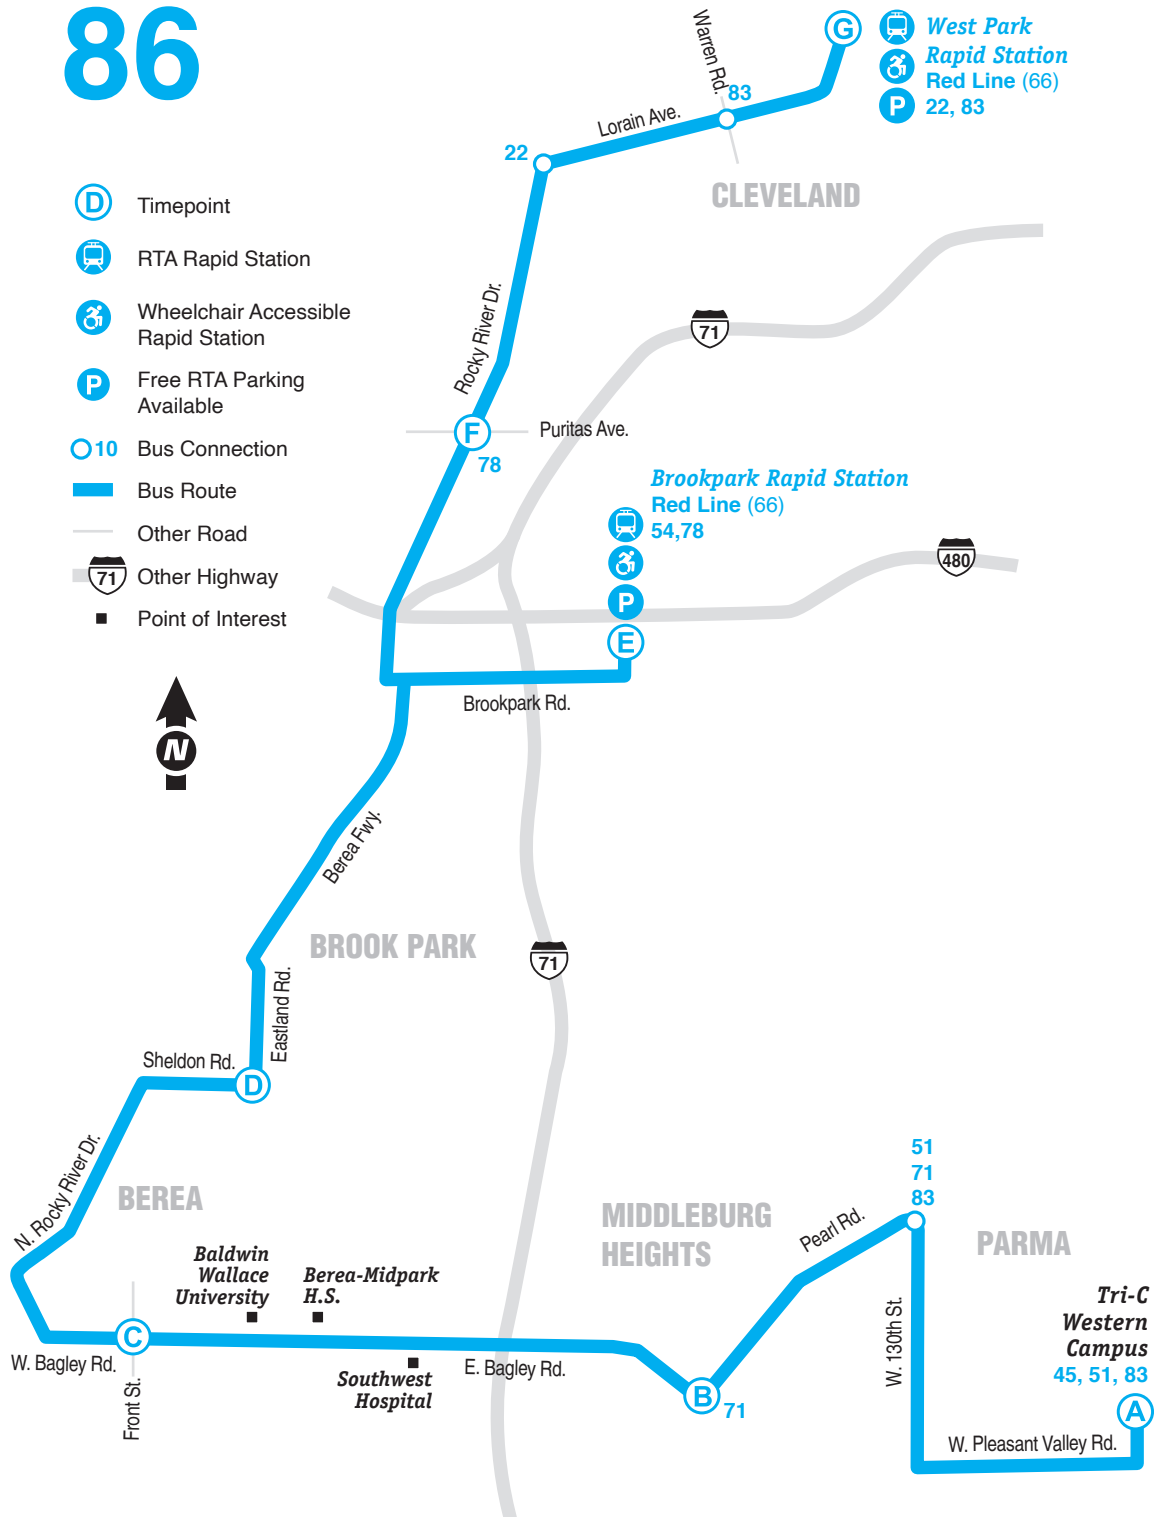

RideRTA.com

Effective: December 12, 2021

86

Rocky River Dr.-Bagley

Greater Cleveland
Regional Transit Authority
Connecting the Community

86

- Timepoint
- RTA Rapid Station
- Wheelchair Accessible Rapid Station
- Free RTA Parking Available
- Bus Connection
- Bus Route
- Other Road
- Other Highway
- Point of Interest

86 MONDAY THROUGH FRIDAY

NORTHBOUND

Tri-C Western Campus to West Park Rapid Station

	Tri-C Western Campus (A)	Pearl-Bagley (B)	Front-Bagley (C)	Sheldon-Eastland (D)	Brookpark Rapid Station (E)	Puritas-Rocky River (F)	West Park Rapid Station (G)
AM	5:35	5:46	5:55	6:02	6:09	6:16	6:25
	6:35	6:46	6:55	7:02	7:09	7:16	7:25
	7:35	7:46	7:55	8:02	8:09	8:16	8:25
	8:35	8:46	8:55	9:02	9:09	9:16	9:25
	9:35	9:46	9:55	10:02	10:09	10:16	10:25
	10:35	10:46	10:55	11:02	11:09	11:16	11:25
	11:35	11:46	11:55	12:02	12:09	12:16	12:25
PM	12:35	12:46	12:55	1:02	1:09	1:16	1:25
	1:35	1:46	1:55	2:02	2:09	2:16	2:25
	2:35	2:46	2:55	3:02	3:09	3:16	3:25
	3:35	3:46	3:55	4:02	4:09	4:16	4:25
	4:35	4:46	4:55	5:02	5:09	5:16	5:25
	5:35	5:46	5:55	6:02	6:09	6:16	6:25
	6:36	6:47	6:56	7:03	7:10	7:16	7:25
	7:37	7:47	7:56	8:03	8:10	8:16	8:25

SOUTHBOUND

West Park Rapid Station to Tri-C Western Campus

	West Park Rapid Station (G)	Puritas-Rocky River (F)	Brookpark Rapid Station (E)	Sheldon-Eastland (D)	Front-Bagley (C)	Pearl-Bagley (B)	Tri-C Western Campus (A)
AM	5:36	5:44	5:51	5:58	6:05	6:14	6:26
	6:36	6:44	6:51	6:58	7:05	7:14	7:26
	7:36	7:44	7:51	7:58	8:05	8:14	8:26
	8:36	8:44	8:51	8:58	9:05	9:14	9:26
	9:36	9:44	9:51	9:58	10:05	10:14	10:26
	10:36	10:44	10:51	10:58	11:05	11:14	11:26
	11:36	11:44	11:51	11:58	12:05	12:14	12:26
PM	12:36	12:44	12:51	12:58	1:05	1:14	1:26
	1:36	1:44	1:51	1:58	2:05	2:14	2:26
	2:36	2:44	2:51	2:58	3:05	3:14	3:26
	3:36	3:44	3:51	3:58	4:05	4:14	4:26
	4:36	4:44	4:51	4:58	5:05	5:14	5:26
	5:36	5:44	5:51	5:58	6:05	6:14	6:26
	6:36	6:44	6:51	6:58	7:05	7:14	7:26
	7:36	7:44	7:51	7:58	8:05	8:14	8:26