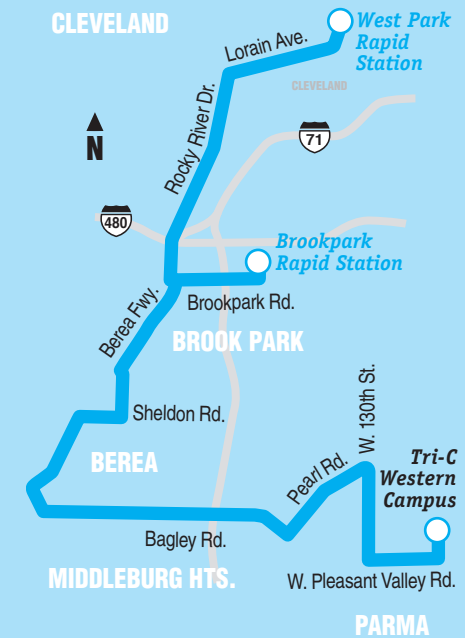

RideRTA.com

Effective: December 12, 2021

86

Rocky River Dr.-Bagley

Greater Cleveland
Regional Transit Authority
Connecting the Community

86

- Timepoint
- RTA Rapid Station
- Wheelchair Accessible Rapid Station
- Free RTA Parking Available
- Bus Connection
- Bus Route
- Other Road
- Other Highway
- Point of Interest

86 MONDAY THROUGH FRIDAY

NORTHBOUND

Tri-C Western Campus to West Park Rapid Station

	Tri-C Western Campus (A)	Pearl-Bagley (B)	Front-Bagley (C)	Sheldon-Eastland (D)	Brookpark Rapid Station (E)	Puritas-Rocky River (F)	West Park Rapid Station (G)
AM	5:35	5:46	5:55	6:02	6:09	6:16	6:25
	6:35	6:46	6:55	7:02	7:09	7:16	7:25
	7:35	7:46	7:55	8:02	8:09	8:16	8:25
	8:35	8:46	8:55	9:02	9:09	9:16	9:25
	9:35	9:46	9:55	10:02	10:09	10:16	10:25
	10:35	10:46	10:55	11:02	11:09	11:16	11:25
	11:35	11:46	11:55	12:02	12:09	12:16	12:25
PM	12:35	12:46	12:55	1:02	1:09	1:16	1:25
	1:35	1:46	1:55	2:02	2:09	2:16	2:25
	2:35	2:46	2:55	3:02	3:09	3:16	3:25
	3:35	3:46	3:55	4:02	4:09	4:16	4:25
	4:35	4:46	4:55	5:02	5:09	5:16	5:25
	5:35	5:46	5:55	6:02	6:09	6:16	6:25
	6:36	6:47	6:56	7:03	7:10	7:16	7:25
	7:37	7:47	7:56	8:03	8:10	8:16	8:25

SOUTHBOUND

West Park Rapid Station to Tri-C Western Campus

	West Park Rapid Station (G)	Puritas-Rocky River (F)	Brookpark Rapid Station (E)	Sheldon-Eastland (D)	Front-Bagley (C)	Pearl-Bagley (B)	Tri-C Western Campus (A)
AM	5:36	5:44	5:51	5:58	6:05	6:14	6:26
	6:36	6:44	6:51	6:58	7:05	7:14	7:26
	7:36	7:44	7:51	7:58	8:05	8:14	8:26
	8:36	8:44	8:51	8:58	9:05	9:14	9:26
	9:36	9:44	9:51	9:58	10:05	10:14	10:26
	10:36	10:44	10:51	10:58	11:05	11:14	11:26
	11:36	11:44	11:51	11:58	12:05	12:14	12:26
PM	12:36	12:44	12:51	12:58	1:05	1:14	1:26
	1:36	1:44	1:51	1:58	2:05	2:14	2:26
	2:36	2:44	2:51	2:58	3:05	3:14	3:26
	3:36	3:44	3:51	3:58	4:05	4:14	4:26
	4:36	4:44	4:51	4:58	5:05	5:14	5:26
	5:36	5:44	5:51	5:58	6:05	6:14	6:26
	6:36	6:44	6:51	6:58	7:05	7:14	7:26
	7:36	7:44	7:51	7:58	8:05	8:14	8:26