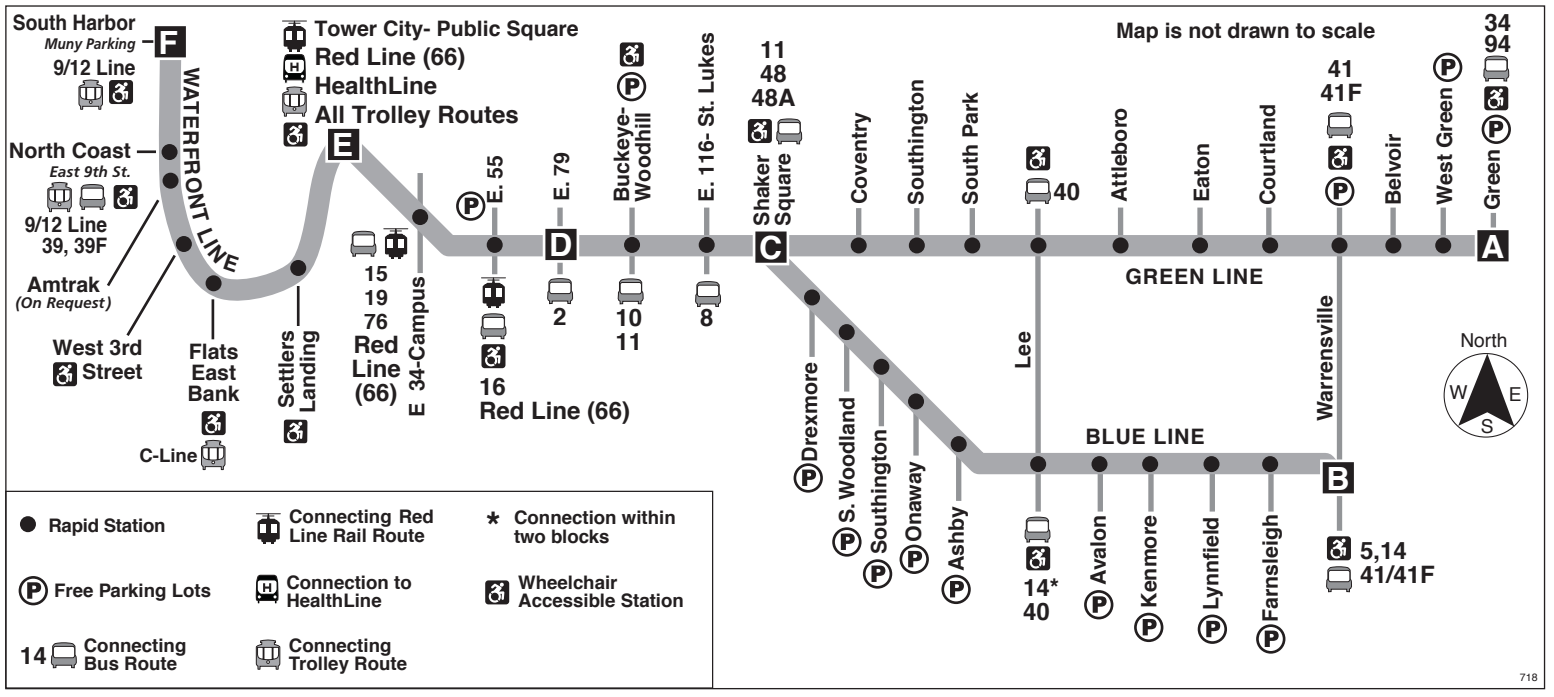

Green Line / Blue Line / Waterfront Line   **WEEKDAY**   **Green Line / Blue Line / Waterfront Line**