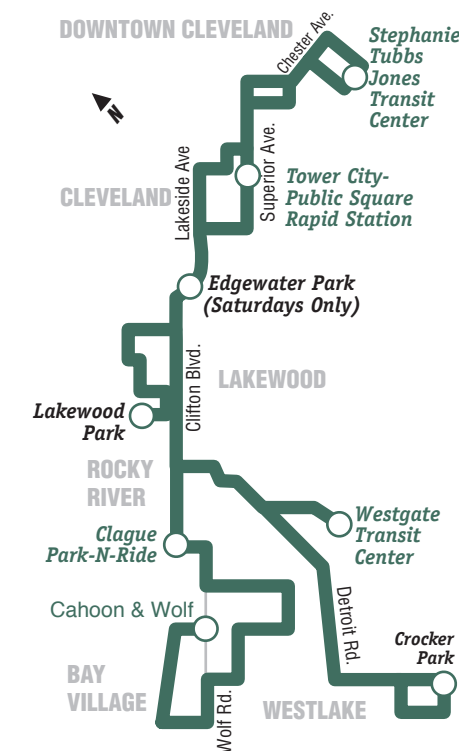

CLEVELAND STATE LINE SATURDAY

EASTBOUND

Rocky River to Downtown

	Route	Westgate Transit Center	Clifton-Granger	Clifton-West 117	Edgewater Park	Superior-East 3	Stephanie Tubbs Jones Transit Center
	●	F	G	J	K	L	M
AM	55	6:00	6:12	6:20	6:26	6:35	6:44
	55	7:00	7:12	7:20	7:26	7:35	7:44
	55	8:00	8:12	8:20	8:26	8:36	8:45
	55	9:00	9:12	9:20	9:26	9:36	9:45
	55	10:00	10:12	10:20	10:26	10:36	10:45
PM	55	11:00	11:12	11:20	11:26	11:36	11:45
	55	12:00	12:12	12:20	12:26	12:36	12:45
	55	1:00	1:12	1:20	1:26	1:36	1:45
	55	2:00	2:12	2:20	2:26	2:36	2:45
	55	3:00	3:12	3:20	3:26	3:36	3:45
	55	4:00	4:12	4:20	4:26	4:36	4:45
	55	5:00	5:12	5:20	5:26	5:36	5:45
	55	6:00	6:12	6:20	6:26	6:36	6:45
	55	7:00	7:12	7:20	7:26	7:36	7:45
	55	8:00	8:12	8:20	8:26	8:36	8:45
	●	F	G	J	K	L	M

Ayuda en Español:

Para ayuda con este horario, o para planificar una viaje, llame al (216) 621-9500 y oprime el numero 2 para español, y el numero 2 otra vez para una operadora en español.

Tower City

Tower City is the hub of RTA rail service. All rail lines stop there. In addition, RTA's Customer Service Center, Lost and Found, and Fare Sales Counter are located in the Rotunda of Tower City, on the station platform level.

All downtown RTA bus routes operate near the Tower City / Public Square area. For more information on downtown bus to bus connections, you can:

- Consult the printed timetable of the connecting bus
- Call the RTAnswerline, 216-621-9500
- Go to RideRTA.com

Cleveland State Line Stops- Lakewood and Cleveland

WESTBOUND EASTBOUND

* Westbound shelter

Effective: August 12, 2018

Cleveland State Line

55/55A/55B/55C

Clifton

Greater Cleveland Regional Transit Authority