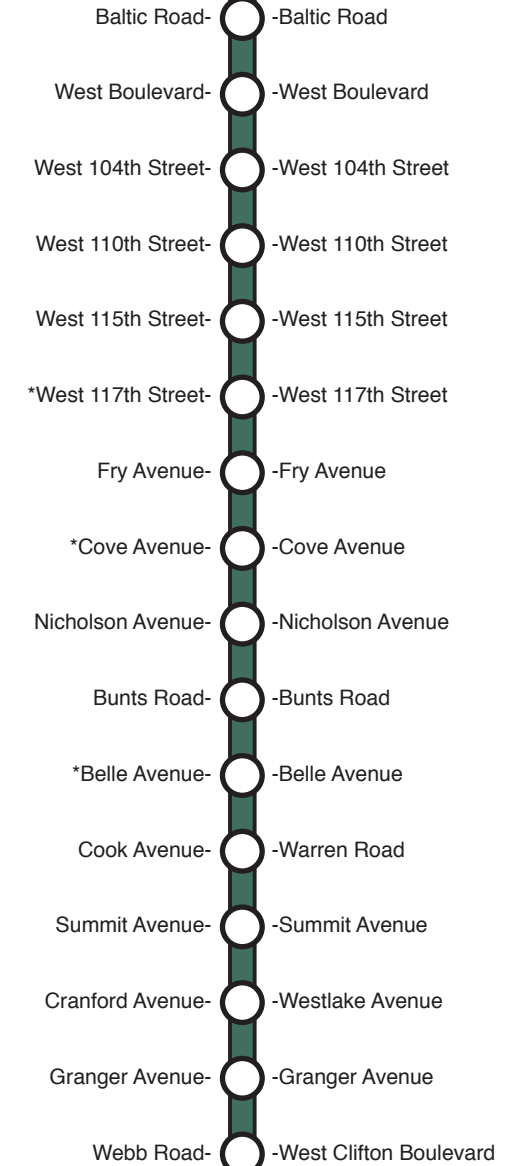

Cleveland State Line East								Cleveland State Line West							
SATURDAY								SATURDAY							
Bus Leaves or Arrives At	Route	Westgate Transit Center	Clifton-Granger	Clifton-West 117	Edgewater Park	Superior-East 3	Stephanie Tubbs Jones Transit Center	Bus Leaves or Arrives At	Route	Stephanie Tubbs Jones Transit Center	Superior-East Roadway	Edgewater Park	Clifton-West 117	Clifton-Granger	Westgate Transit Center
5 AM	55	5:56	6:07	6:15	6:21	6:30	6:39	6 AM	55	6:01	6:10	6:16	6:25	6:32	6:42
6 AM	55	6:56	7:07	7:15	7:21	7:30	7:39	7 AM	55	7:01	7:10	7:16	7:25	7:32	7:42
7 AM	55	7:55	8:06	8:14	8:20	8:30	8:39	8 AM	55	8:01	8:10	8:16	8:25	8:32	8:42
8 AM	55	8:55	9:06	9:14	9:20	9:30	9:39	9 AM	55	9:01	9:10	9:16	9:25	9:32	9:44
9 AM	55	9:55	10:06	10:14	10:20	10:30	10:39	10 AM	55	10:01	10:10	10:16	10:25	10:32	10:44
10 AM	55	10:55	11:06	11:14	11:20	11:30	11:39	11 AM	55	11:01	11:10	11:16	11:25	11:32	11:44
11 AM	55	11:55	12:06	12:14	12:20	12:30	12:39	12 PM	55	12:01	12:10	12:16	12:25	12:32	12:44
12 PM	55	12:55	1:06	1:14	1:20	1:30	1:39	1 PM	55	1:01	1:10	1:16	1:25	1:32	1:44
1 PM	55	1:55	2:06	2:14	2:20	2:30	2:39	2 PM	55	2:01	2:10	2:16	2:25	2:32	2:44
2 PM	55	2:55	3:06	3:14	3:20	3:30	3:39	3 PM	55	3:01	3:10	3:16	3:25	3:32	3:44
3 PM	55	3:55	4:06	4:14	4:20	4:30	4:39	4 PM	55	4:01	4:10	4:16	4:25	4:32	4:44
4 PM	55	4:55	5:06	5:14	5:20	5:30	5:39	5 PM	55	5:01	5:10	5:16	5:25	5:32	5:44
5 PM	55	5:55	6:06	6:14	6:20	6:30	6:39	6 PM	55	6:01	6:10	6:16	6:25	6:32	6:44
6 PM	55	6:55	7:06	7:14	7:20	7:30	7:39	7 PM	55	7:01	7:10	7:16	7:25	7:32	7:44
7 PM	55	7:55	8:06	8:14	8:20	8:30	8:39	8 PM	55	8:01	8:10	8:16	8:25	8:32	8:44

For more information:
Call the RTAanswerline at (216) 621-9500
TDD: (216) 781-4271

Follow us on twitter @GCRTA

Cleveland State Line Stops- Lakewood and Cleveland

WESTBOUND EASTBOUND

* Westbound Shelter

Cleveland State Line