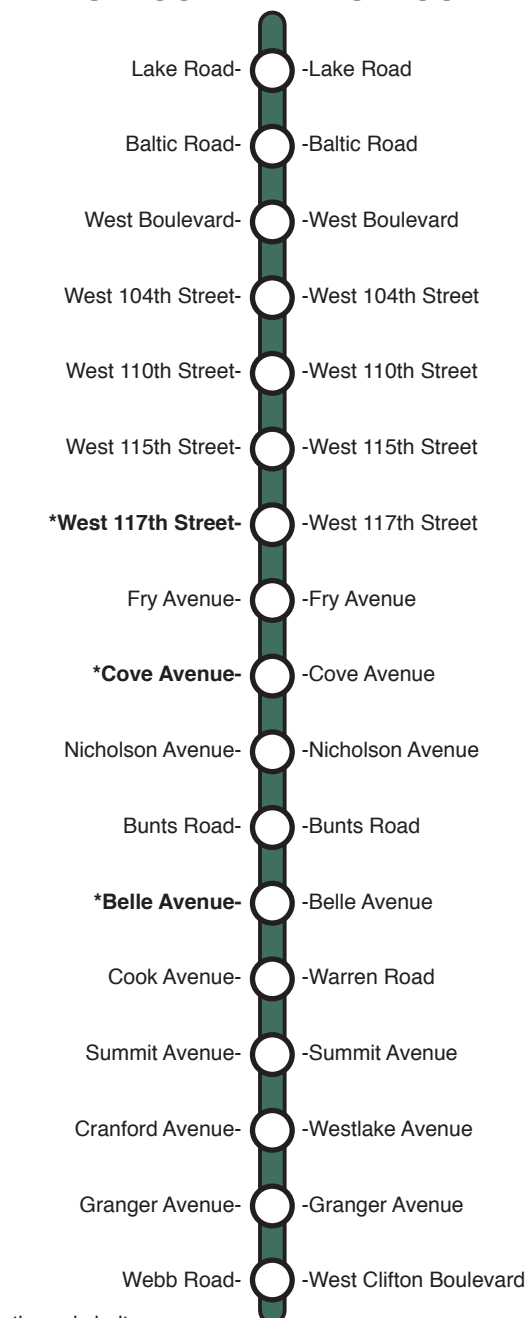

Cleveland State Line Stops- Lakewood and Cleveland

WESTBOUND EASTBOUND

* Westbound shelter

Effective: August 12, 2018

Cleveland State Line

55/55A/55B/55C