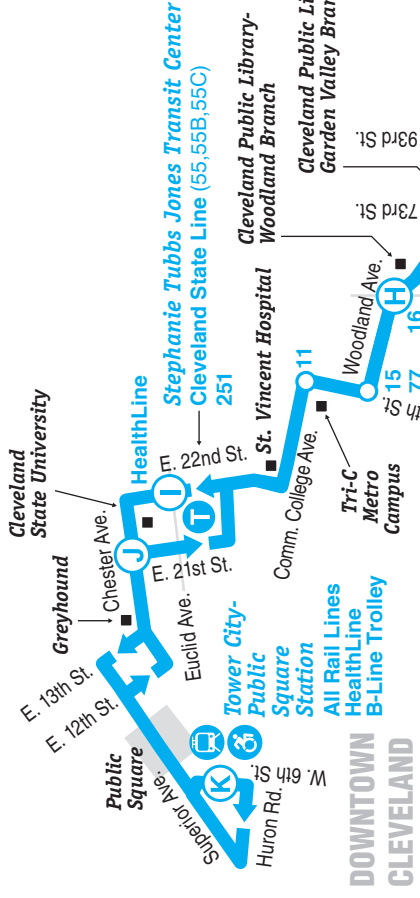

K J H G F E D C B A

14-14A SUNDAY / HOLIDAY

WESTBOUND

Country Lane or Chagrin- Lander to Downtown

	A	B	C	D	E	F	G	H	I	K
AM	-	-	-	-	3:17	3:26	3:31	3:37	3:46	3:56
	-	-	-	-	4:17	4:26	4:31	4:37	4:46	4:56
	-	-	-	-	4:54	5:03	5:08	5:14	5:23	5:33
5:01	5:09	-	-	5:17	5:26	5:31	5:37	5:46	5:56	-
-	-	-	-	5:46	5:55	6:00	6:06	6:15	6:25	-
6:00	6:08	-	-	6:16	6:25	6:30	6:36	6:45	6:55	-
-	-	6:28	6:38	6:46	6:55	7:00	7:06	7:15	7:25	-
6:59	7:08	-	-	7:16	7:25	7:30	7:36	7:45	7:55	-
-	-	7								

14-14A

DOWNTOWN CLEVELAND

- Timepoint
- RTA Rapid Station
- Wheelchair Accessible Rapid Station
- Bus Connection
- * Connection Within 2 Blocks
- Bus Route
- 14A Trips
- Transit Center
- Other Road
- Other Highway
- Point of Interest