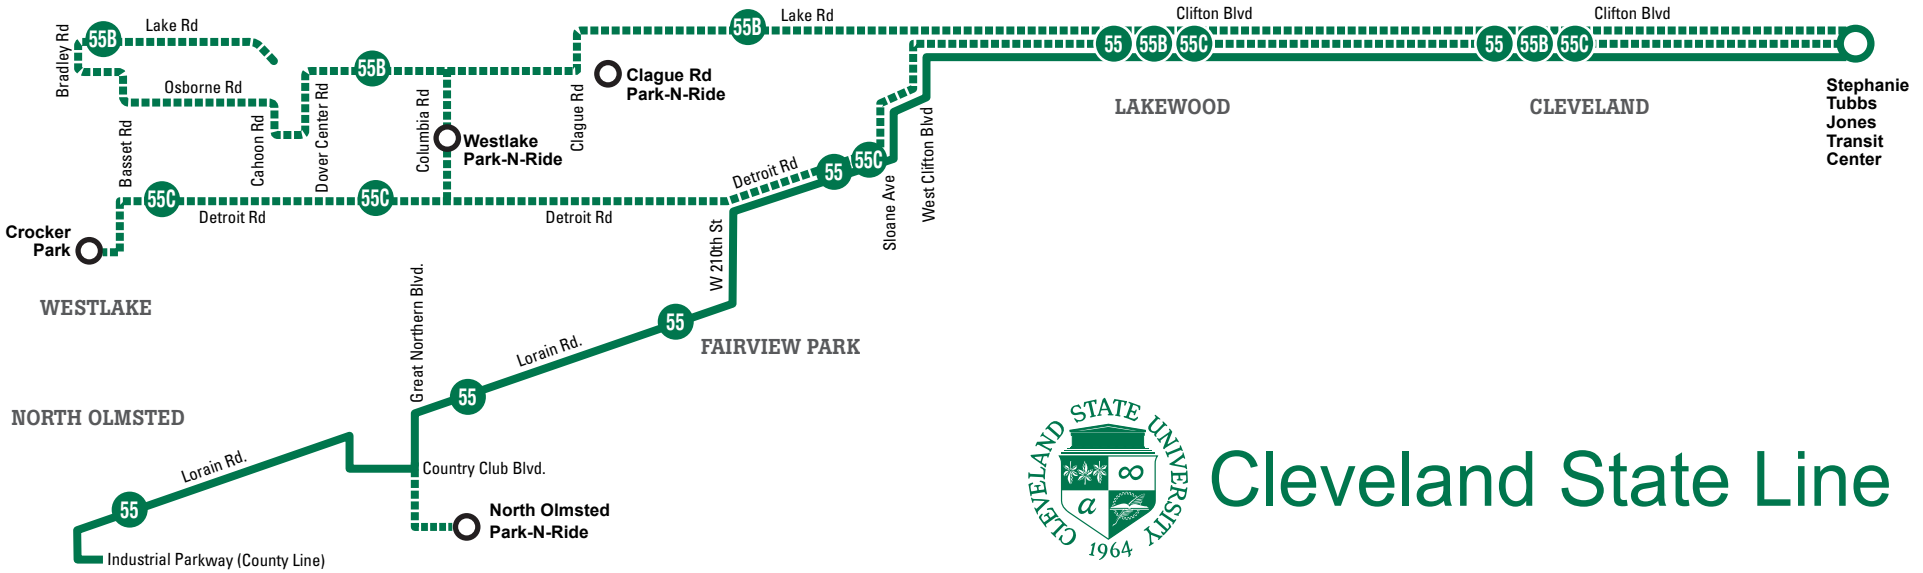

HealthLine Stations

THE HEALTHLINE IS SPONSORED BY:

Euclid Ave.

Public Square
Tower City

BAY VILLAGE

ROCKY RIVER

DOWNTOWN

Cleveland State Line