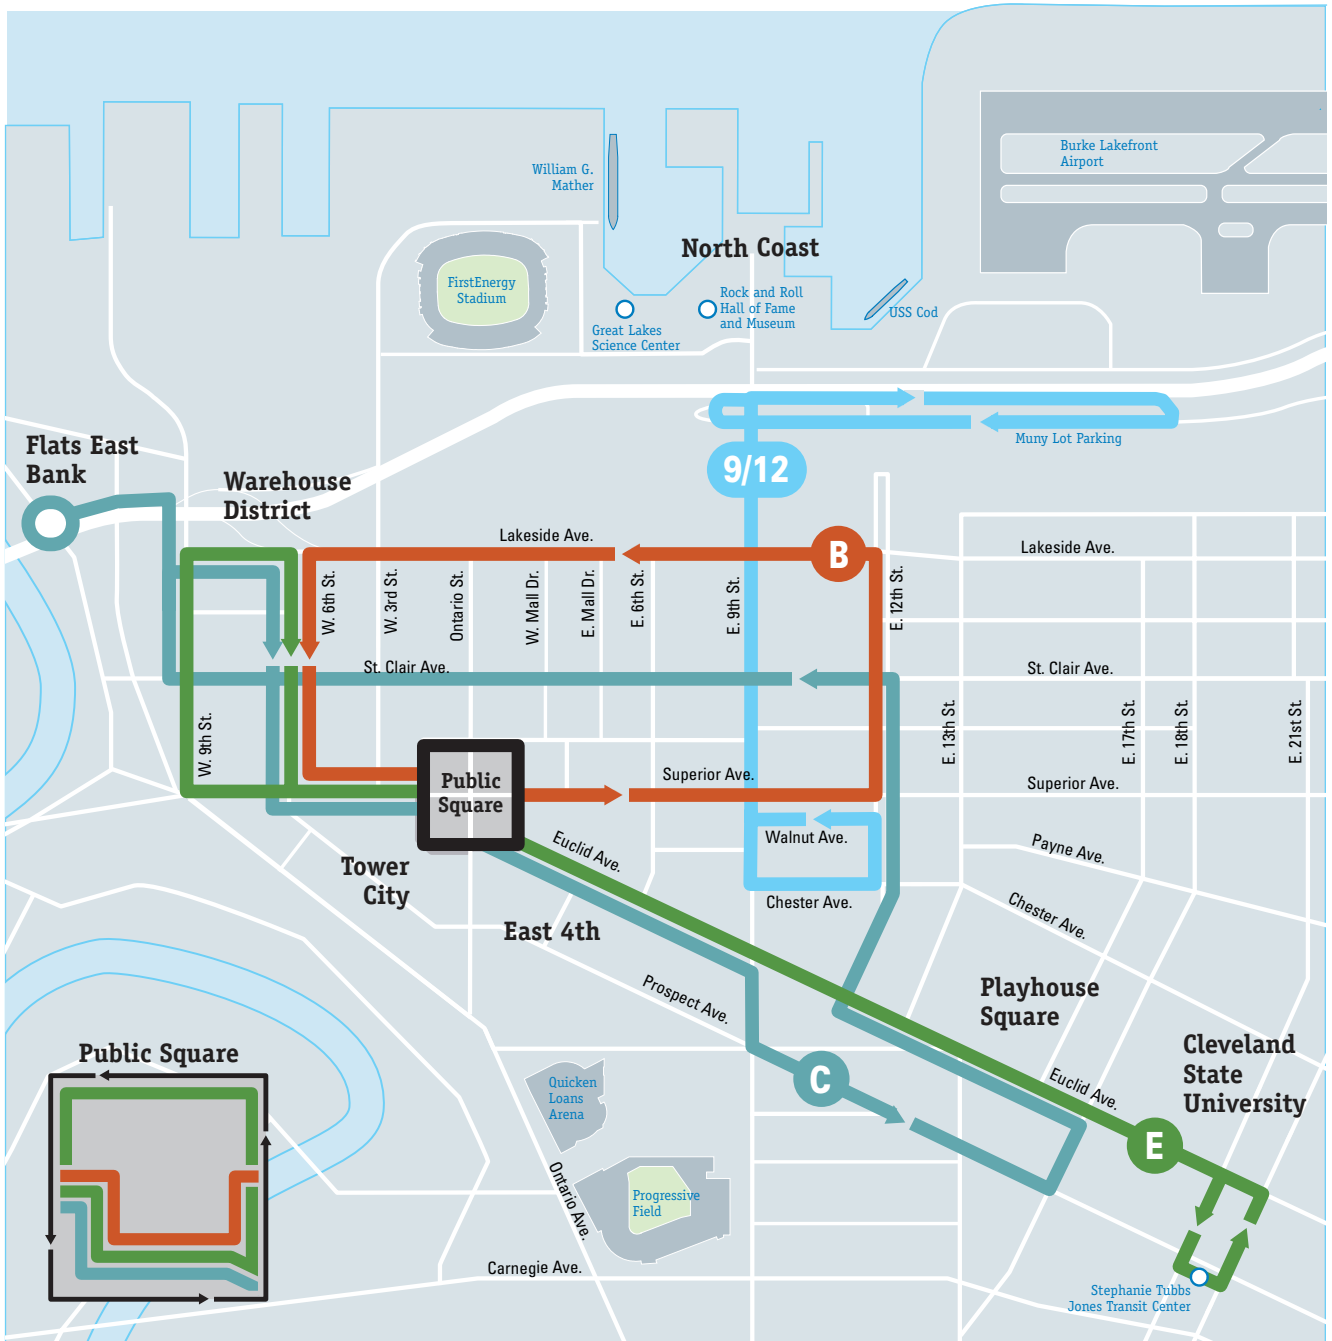

Downtown Trolleys

B B-Line Trolley
Weekdays only
Every 10 minutes
7 a.m. - 7 p.m.

E E-Line Trolley
Weekdays only
Every 10 minutes,
7 a.m. - 7 p.m.

C C-Line Trolley
Every 10 minutes
Weekdays 7 p.m. - 11 p.m.
Weekends 11 a.m. - 11 p.m.

9/12 NineTwelve Trolley
Every 15 minutes
Weekdays,
AM Rush and PM Rush