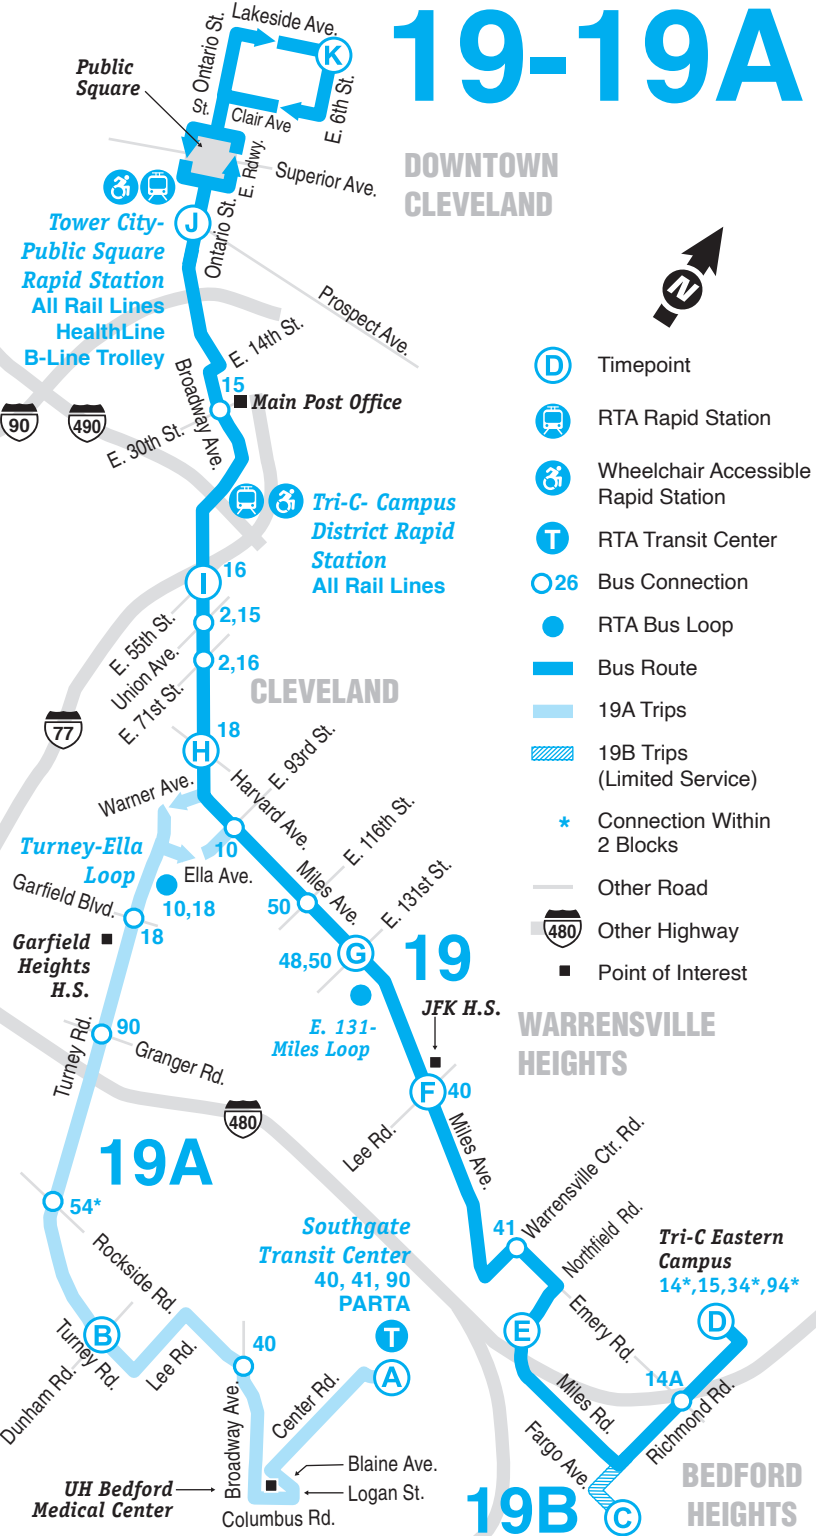

19-19A

DOWNTOWN CLEVELAND

- Timepoint
- RTA Rapid Station
- Wheelchair Accessible Rapid Station
- RTA Transit Center
- Bus Connection
- RTA Bus Loop
- Bus Route
- 19A Trips
- 19B Trips (Limited Service)
- * Connection Within 2 Blocks
- Other Road
- Other Highway
- Point of Interest

Tower City-Public Square Rapid Station
All Rail Lines
HealthLine
B-Line Trolley

Main Post Office

Tri-C Campus District Rapid Station
All Rail Lines

Turney-Ella Loop

Garfield Heights H.S.

E. 131-Miles Loop

19A

19

WARRENSVILLE HEIGHTS

Southgate Transit Center
40, 41, 90
PARTA

Tri-C Eastern Campus
14*, 15, 34*, 94*

UH Bedford Medical Center

19B

BEDFORD HEIGHTS