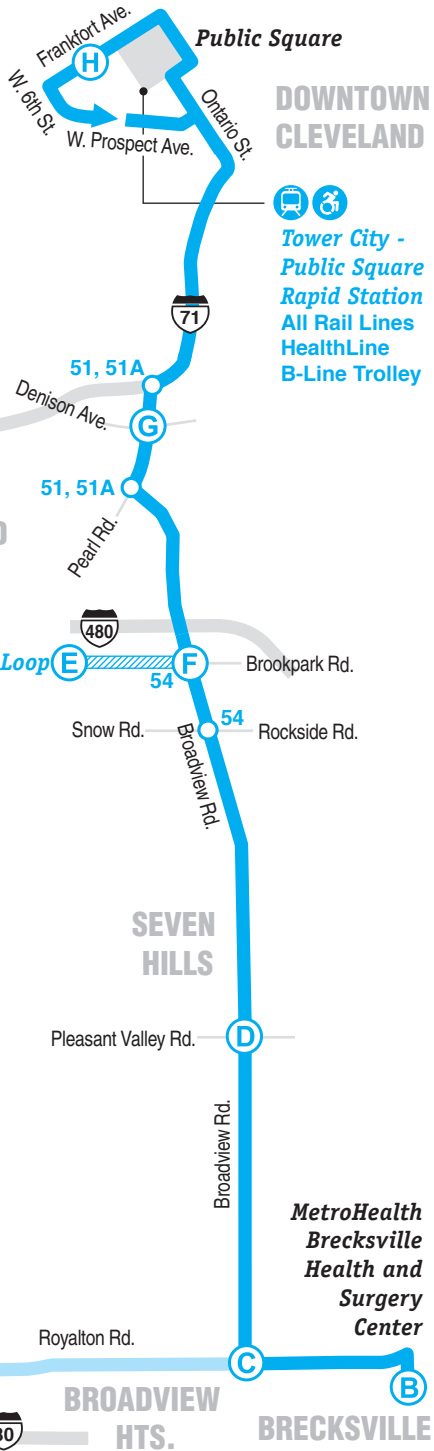

53- 53A

Timepoint

RTA Rapid Station

Wheelchair Accessible Rapid Station

Bus Connection

Bus Route

53A Trips
(Weekday Only Service)

Limited Service

Other Road

Other Highway