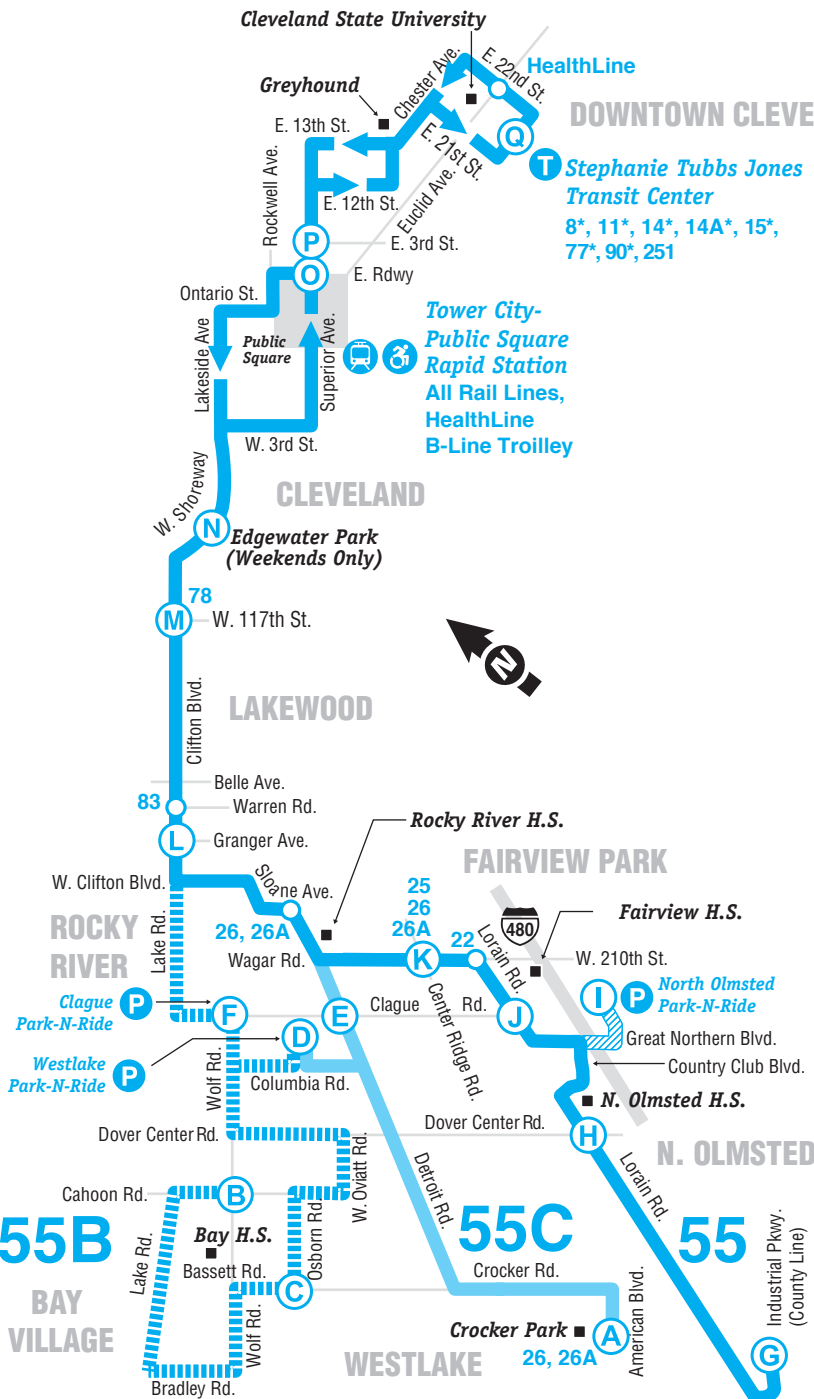

CLEVELAND STATE LINE

- Timepoint
- RTA Rapid Station
- Wheelchair Accessible Rapid Station
- Free RTA Parking Available
- Transit Center
- Bus Connection
- Connection Within 2 Blocks
- Bus Route
- 55B Bay Village Trips
- 55C Crocker Park Trips
- Limited Trips to N. Olmsted Park-N-Ride
- Other Road
- Other Highway
- Point of Interest