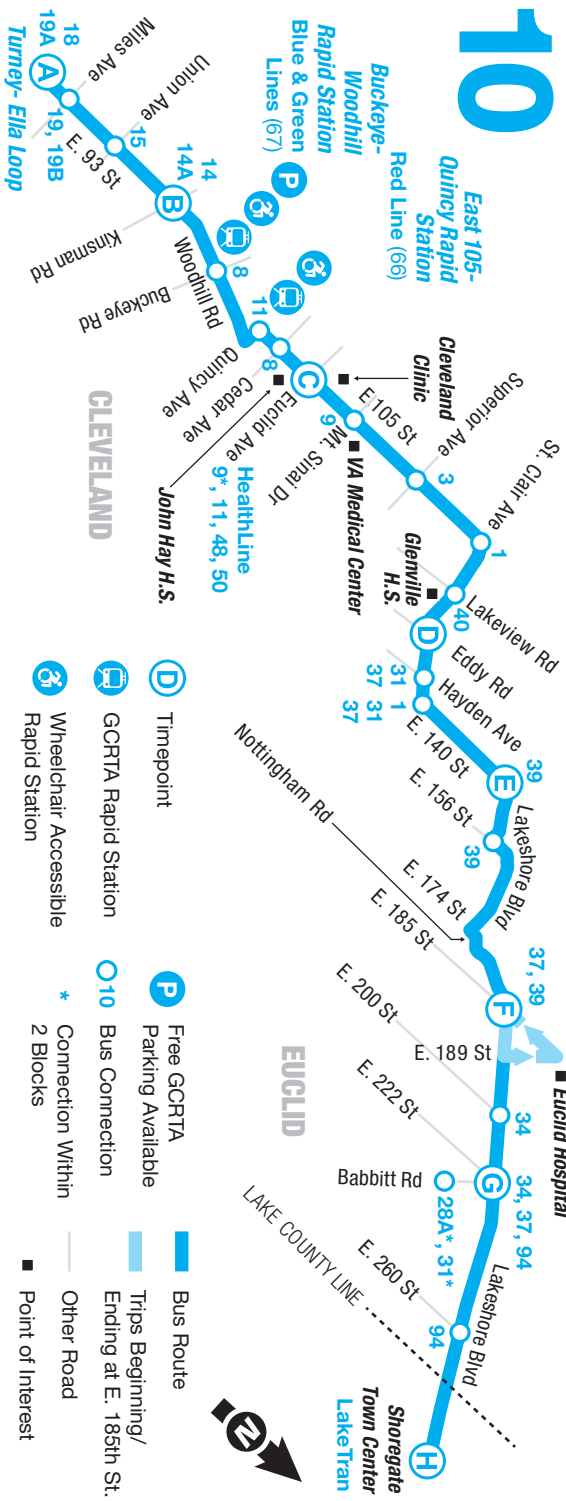

- Timepoint
- GCRTA Rapid Station
- Wheelchair Accessible Rapid Station
- Free GCRTA Parking Available
- GCRTA Bus Connection
- Connection Within 2 Blocks
- Bus Route
- Trips Beginning/Ending at E. 185th St.
- Other Road
- Point of Interest

10 MONDAY THROUGH FRIDAY

NORTHBOUND

Turney-Ella Loop to Shoregate Town Center

- Turney-Ella Loop
- East 93-Kinsman
- East 105-Euclid
- St. Clair-Eddy
- Lakeshore-East 140
- Lakeshore-East 185
- Lakeshore-East 222
- Shoregate Town Center

- Shoregate Town Center
- Lakeshore-East 222
- Lakeshore-East 185
- Lakeshore-East 140
- St. Clair-Eddy
- East 105-Euclid
- East 93-Kinsman
- Turney-Ella Loop

SOUTHBOUND

Shoregate Town Center to Turney Ella Loop

- Shoregate Town Center
- Lakeshore-East 222
- Lakeshore-East 185
- Lakeshore-East 140
- St. Clair-Eddy
- East 105-Euclid
- East 93-Kinsman
- Turney-Ella Loop

AM	3:17	3:24	3:33	3:43	3:51	EA:01	-	-	4:43
	3:47	3:54	4:03	4:13	4:21	4:29	4:33	4:43	
	4:17	4:24	4:33	4:43	4:51	4:59	5:03	5:13	
	4:47	4:54	5:03	5:13	5:21	5:30	5:34	5:44	
	5:11	5:18	5:28	5:38	5:46	5:55	5:59	6:09	
	5:25	5:32	5:43	5:53	6:01	EA:12	-	-	
	5:40	5:47	5:58	6:08	6:16	6:25	6:29	6:39	
	5:55	6:02	6:13	6:23	6:31	EA:42	-	-	
	6:10	6:17	6:28	6:39	6:47	6:56	7:00	7:10	
	6:25	6:33	6:46	6:57	7:05	EA:16	-	-	
	6:40	6:48	7:01	7:12	7:20	7:29	7:33	7:45	
	6:55	7:03	7:16	7:27	7:35	EA:46	-	-	
	7:10	7:18	7:31	7:44	7:52	8:01	8:05	8:17	
	7:25	7:33	7:48	8:01	8:09	EA:20	-	-	
	7:40	7:48	8:03	8:16	8:24	8:33	8:37	8:49	
	7:55	8:03	8:18	8:31	8:39	EA:50	-	-	
	8:10	8:18	8:33	8:46	8:54	9:03	9:07	9:19	
	8:25	8:33	8:46	8:59	9:08	EA:20	-	-	
	8:40	8:48	9:01	9:14	9:23	9:33	9:37	9:49	
	8:55	9:03	9:15	9:28	9:37	EA:49	-	-	
	9:10	9:18	9:30	9:43	9:52	10:02	10:06	10:18	
	9:25	9:33	9:45	9:58	10:07	EA:19	-	-	
	9:40	9:48	10:00	10:13	10:22	10:32	10:36	10:48	
	9:55	10:03	10:14	10:27	10:36	EA:48	-	-	
	10:10	10:18	10:29	10:42	10:51	11:01	11:05	11:17	
	10:25	10:33	10:44	10:57	11:06	EA:18	-	-	
	10:40	10:48	10:59	11:12	11:21	11:31	11:35	11:47	
	10:55	11:03	11:14	11:27	11:36	EA:48	-	-	
	11:10	11:18	11:29	11:42	11:51	EA:21	12:05	12:17	
	11:25	11:33	11:44	11:57	12:06	EA:18	-	-	
	11:40	11:48	11:59	12:12	12:21	12:31	12:35	12:47	
	11:55	12:03	12:14	12:27	12:36	EA:248	-	-