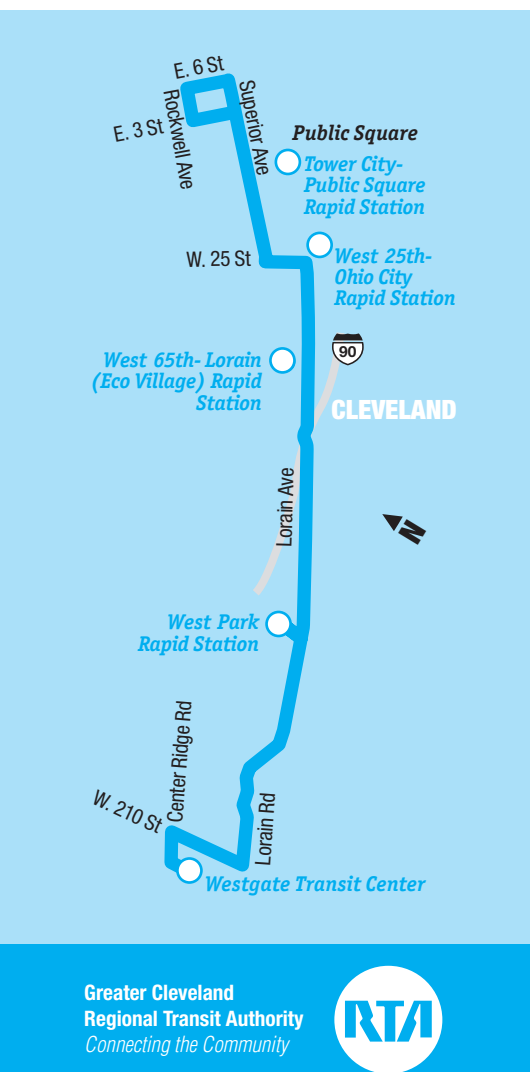

Effective: December 22, 2024

22 Lorain

22 SATURDAY

EASTBOUND

Westgate Transit Center to Downtown

- (A) Westgate Transit Center
- (B) Lorain-Wooster
- (C) West Park Rapid Station
- (D) Lorain-West 117
- (E) Lorain-West 65
- (F) Lorain-West 25
- (G) Rockwell-East 3

WESTBOUND

Downtown to Westgate Transit Center

- (G) Rockwell-East 3
- (F) Lorain-West 25
- (E) Lorain-West 65
- (D) Lorain-West 117
- (C) West Park Rapid Station
- (B) Lorain-Wooster
- (A) Westgate Transit Center

EASTBOUND

Westgate Transit Center to Downtown

- (A) Westgate Transit Center
- (B) Lorain-Wooster
- (C) West Park Rapid Station
- (D) Lorain-West 117
- (E) Lorain-West 65
- (F) Lorain-West 25
- (G) Rockwell-East 3

	Rockwell-East 3	Lorain-West 25	Lorain-West 65	Lorain-West 117	West Park Rapid Station	Lorain-Wooster	Westgate Transit Center
	(G)	(F)	(E)	(D)	(C)	(B)	(A)
PM	1:36	1:46	1:53	2:03	2:13	2:23	2:32
	1:49	1:59	2:07	2:18	2:28	2:38	2:47
	2:03	2:14	2:22	2:33	2:43	2:53	3:02
	2:18	2:29	2:37	2:48	2:58	3:08	3:17
	2:33	2:44	2:52	3:03	3:13	3:23	3:32
	2:48	2:59	3:07	3:18	3:29	3:39	3:48
	3:02	3:13	3:24	3:35	3:46	3:56	4:05
	3:18	3:29	3:37	3:48	3:59	4:09	4:18
	3:35	3:46	3:54	4:05	4:16	4:26	4:35
	3:51	4:02	4:10	4:21	4:32	4:42	4:51
	4:06	4:17	4:25	4:36	4:46	4:56	5:05
	4:21	4:32	4:40	4:51	5:01	5:11	5:20
	4:36	4:47	4:55	5:06	5:16	5:26	5:35
	4:51	5:02	5:10	5:21	5:31	5:41	5:50
	5:05	5:16	5:24	5:35	5:45	5:55	6:04
	5:22	5:33	5:41	5:52	6:02	6:11	6:20
	5:37	5:48	5:56	6:07	6:15	6:24	6:33
	5:53	6:04	6:11	6:22	6:30	6:39	6:48
	6:08	6:18	6:25	6:36	6:44	6:53	7:02
	6:23	6:33	6:40	6:51	6:59	7:08	7:17
	6:46	6:56	7:03	7:14	7:22	7:31	7:39
	7:10	7:20	7:27	7:37	7:45	7:54	8:02
	7:40	7:50	7:57	8:07	8:15	8:24	8:32
	8:10	8:20	8:27	8:37	8:45	8:54	9:02
	8:40	8:50	8:57	9:07	9:15	9:24	9:31
	9:10	9:19	9:26	9:36	9:44	9:53	10:00
	9:40	9:49	9:56	10:06	10:14	10:23	10:30
	10:10	10:19	10:26	10:36	10:44	10:53	11:00
	10:40	10:49	10:56	11:06	11:14	11:23	11:30
	11:10	11:19	11:26	11:36	11:44		