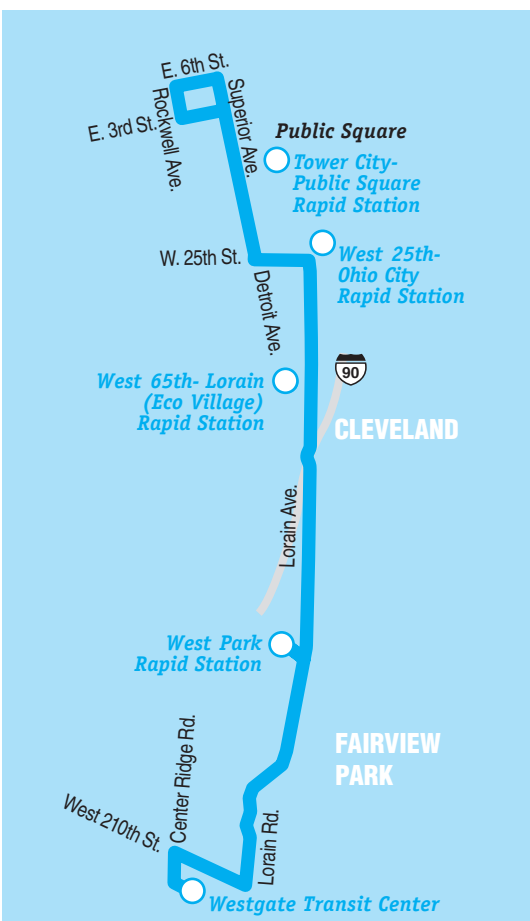

Effective: April 2, 2023

22 Lorain

22 SATURDAY

EASTBOUND

Westgate Transit Center to Downtown

- (A) Westgate Transit Center
- (B) Lorain-Wooster
- (C) West Park Rapid Station
- (D) Lorain-West 117
- (E) Lorain-West 65
- (F) Lorain-West 25
- (G) Rockwell-East 3

AM

3:15	3:20	3:29	3:35	3:43	3:49	3:59
4:15	4:20	4:29	4:35	4:43	4:49	4:59
4:45	4:50	4:59	5:05	5:13	5:19	5:29
5:15	5:20	5:29	5:35	5:43	5:49	5:59
5:45	5:50	5:59	6:05	6:13	6:19	6:29
6:15	6:20	6:29	6:35	6:43	6:49	6:59
6:42	6:47	6:56	7:02	7:11	7:19	7:29
7:09	7:15	7:25	7:32	7:41	7:49	7:59
7:39	7:45	7:55	8:02	8:11	8:19	8:29
8:09	8:15	8:25	8:32	8:41	8:49	8:59
8:39	8:45	8:55	9:02	9:11	9:19	9:29
9:09	9:15	9:25	9:32	9:41	9:49	9:59
9:39	9:45	9:55	10:02	10:11	10:19	10:29
10:09	10:15	10:25	10:32	10:41	10:49	10:59
10:36	10:42	10:52	10:59	11:09	11:18	11:29
11:06	11:12	11:22	11:29	11:39	11:48	11:59
11:36	11:42	11:52	11:59	12:09	12:18	12:29

WESTBOUND

Downtown to Westgate Transit Center

- (G) Rockwell-East 3
- (F) Lorain-West 25
- (E) Lorain-West 65
- (D) Lorain-West 117
- (C) West Park Rapid Station
- (B) Lorain-Wooster
- (A) Westgate Transit Center

- (A) (B) (C) (D) (E) (F) (G)

- (G) (F) (E) (D) (C) (B) (A)

RTA FARES	1-Way Ticket	All-Day Pass	5-Trip Farecard	7-Day Pass	Monthly Pass
Adult	$2.50	$5.00	$12.50	$25.00	$95.00
Student	$1.75	$4.25	$8.75	-	-
Senior / Disabled / Child	$1.25	$2.50	$6.25	$12.50	$48.00

Purchasing Fare Media on the Vehicle:
If you are purchasing a One Way Ticket or All-Day Pass from the operator, please have exact fare ready, operators carry no change.

Special Fares:

Senior or Disabled fares require valid GCRTA Senior or Disabled ID, or a Medicare card with driver's license or other official photo ID.

Child fare is only available for All-Day Pass, age 6-12 with fare-paying adult. Children under age 6 ride free. Limit of three children per fare-paying adult.

Student farecards are for grades K-12.

22 SUNDAY / HOLIDAY

EASTBOUND

Westgate Transit Center to Downtown

- (A) Westgate Transit Center
- (B) Lorain-Wooster
- (C) West Park Rapid Station
- (D) Lorain-West 117
- (E) Lorain-West 65
- (F) Lorain-West 25
- (G) Rockwell-East 3

AM

3:14	3:19	3:29	3:35	3:43	3:49	3:59
4:14	4:19	4:29	4:35	4:43	4:49	4:59
4:44	4:49	4:59	5:05	5:13	5:19	5:29
5:14	5:19	5:29	5:35	5:43	5:49	5:59
5:44	5:49	5:59	6:05	6:13	6:19	6:29
6:14	6:19	6:29	6:35	6:43	6:49	6:59
6:43	6:48	6:58	7:04	7:12	7:19	7:29
7:12	7:18	7:28	7:34	7:42	7:49	7:59
7:42	7:48	7:58	8:04	8:12	8:19	8:29
8:12	8:18	8:28	8:34	8:42	8:49	8:59
8:42	8:48	8:58	9:04	9:12	9:19	9:29
9:12	9:18	9:28	9:34	9:42	9:49	9:59
9:40	9:46	9:56	10:02	10:11	10:18	10:29
10:10	10:15	10:25	10:32	10:41	10:48	10:59
10:39	10:45	10:55	11:02	11:11	11:18	11:29
11:09	11:15	11:25	11:32	11:41	11:48	11:59
11:39	11:45	11:55	12:02	12:11	12:18	12:29

WESTBOUND

Downtown to Westgate Transit Center

- (G) Rockwell-East 3
- (F) Lorain-West 25
- (E) Lorain-West 65
- (D) Lorain-West 117
- (C) West Park Rapid Station
- (B) Lorain-Wooster
- (A) Westgate Transit Center

- (A) (B) (C) (D) (E) (F) (G)

- (G) (F) (E) (D) (C) (B) (A)