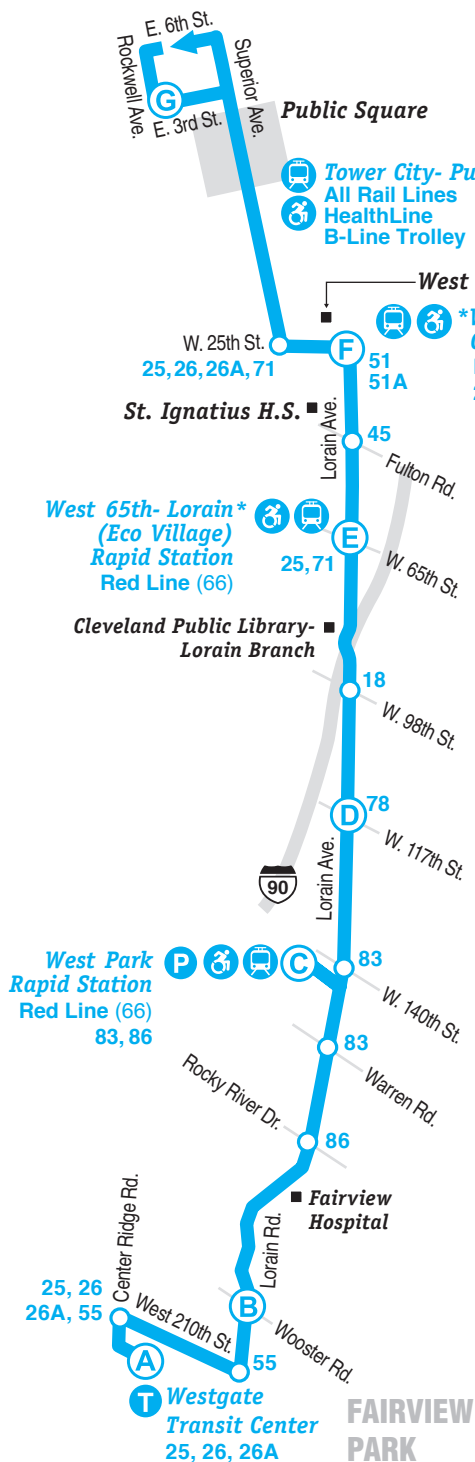

22

CLEVELAND

- Timepoint
- RTA Rapid Station
- Wheelchair Accessible Rapid Station
- Bus Connection
- Bus Route
- Connection is Within Two Blocks
- Other Road
- Other Highway
- Point of Interest
- RTA Parking Available
- Transit Center

22 MONDAY THROUGH FRIDAY

EASTBOUND

Westgate Transit Center to Downtown

	Westgate Transit Center (A)	Lorain-Wooster (B)	West Park Rapid Station (C)	Lorain-West 117 (D)	Lorain-West 65 (E)	Lorain-West 25 (F)	Rockwell-East 3 (G)
AM	3:15	3:20	3:30	3:36	3:44	3:50	4:00
	3:45	3:50	4:00	4:06	4:14	4:20	4:30
	4:15	4:20	4:30	4:36	4:44	4:50	5:00
	4:42	4:47	4:57	5:03	5:12	5:20	5:30
	5:11	5:16	5:26	5:33	5:42	5:50	6:00
	5:46	5:51	6:01	6:08	6:17	6:25	6:35
	6:01	6:06	6:16	6:23	6:32	6:40	6:50
	6:14	6:19	6:29	6:36	6:45	6:54	7:05
	6:30	6:35	6:45	6:52	7:02	7:11	7:22
	6:43	6:49	7:00	7:07	7:17	7:26	7:37
	6:58	7:04	7:15	7:22	7:32	7:41	7:52
	7:12	7:18	7:29	7:36	7:46	7:55	8:06
	7:27	7:33	7:44	7:51	8:01	8:10	8:21
	7:41	7:47	7:58	8:05	8:15	8:24	8:35
	7:56	8:02	8:13	8:20	8:30	8:39	8:50
	8:11	8:17	8:28	8:35	8:45	8:54	9:05
	8:26	8:32	8:43	8:50	9:00	9:09	9:20
	8:41	8:47	8:58	9:05	9:15	9:24	9:35
	8:57	9:03	9:14	9:21	9:31	9:40	9:51
	9:12	9:18	9:29	9:36	9:46	9:55	10:06
	9:27	9:33	9:44	9:51	10:01	10:10	10:21
	9:42	9:48	9:59	10:06	10:16	10:25	10:36
	9:57	10:03	10:14	10:21	10:31	10:40	10:51
	10:12	10:18	10:29	10:36	10:46	10:55	11:06
	10:27	10:33	10:44	10:51	11:01	11:10	11:21
	10:42	10:48	10:59	11:06	11:16	11:25	11:36
	10:57	11:03	11:14	11:21	11:31	11:40	11:51
	11:12	11:18	11:29	11:36	11:46	11:55	12:06
	11:27	11:33	11:44	11:51	12:01	12:10	12:21
	11:42	11:48	11:59	12:06	12:16	12:25	12:36
	11:57	12:03	12:14	12:21	12:31	12:40	12:51
PM	12:12	12:18	12:29	12:36	12:46	12:55	1:06
	12:26	12:32	12:43	12:50	1:00	1:10	1:21
	12:42	12:48	12:59	1:06	1:17	1:27	1:38
	12:56	1:03	1:14	1:21	1:32	1:42	1:53