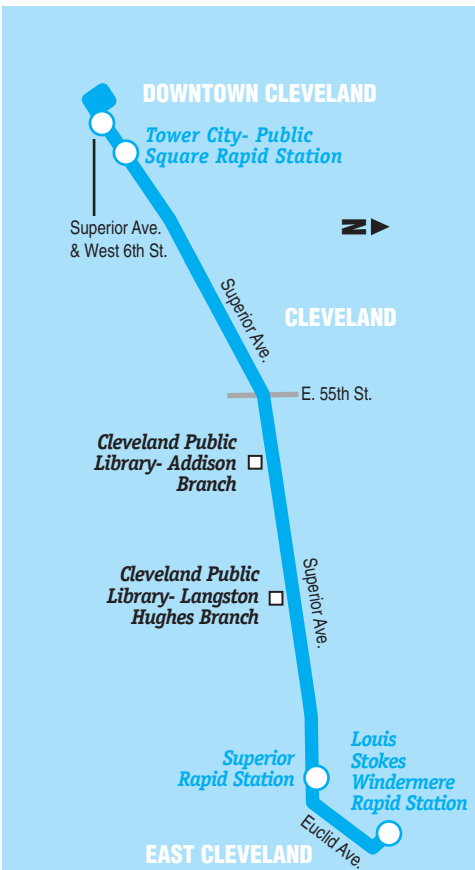

3 Superior

3 SATURDAY

WESTBOUND

Stokes- Windermere Rapid Station to Downtown

(A)	Stokes- Windermere Rapid Station
(B)	Superior- East 105
(C)	Superior- East 55
(D)	Superior- East 17
(E)	Superior- West 6

AM	2:33	2:40	2:47	2:52	2:58
	3:33	3:40	3:47	3:52	3:58
	4:03	4:10	4:17	4:22	4:28
	4:33	4:40	4:47	4:52	4:58
	5:03	5:10	5:17	5:22	5:28
	5:31	5:38	5:45	5:50	5:56
	6:01	6:08	6:15	6:20	6:26
	6:31	6:38	6:45	6:51	6:57
	7:01	7:08	7:15	7:21	7:27
	7:31	7:38	7:45	7:51	7:57
	8:01	8:08	8:15	8:21	8:27
	8:31	8:38	8:45	8:51	8:57
	9:00	9:08	9:15	9:22	9:29
	9:30	9:38	9:45	9:52	9:59
	10:00	10:08	10:15	10:22	10:29
	10:29	10:38	10:45	10:52	10:59
	10:59	11:08	11:15	11:22	11:29
	11:29	11:38	11:45	11:52	11:59
	11:59	12:08	12:15	12:22	12:29
PM	12:29	12:38	12:45	12:52	12:59
	12:59	1:08	1:15	1:22	1:29