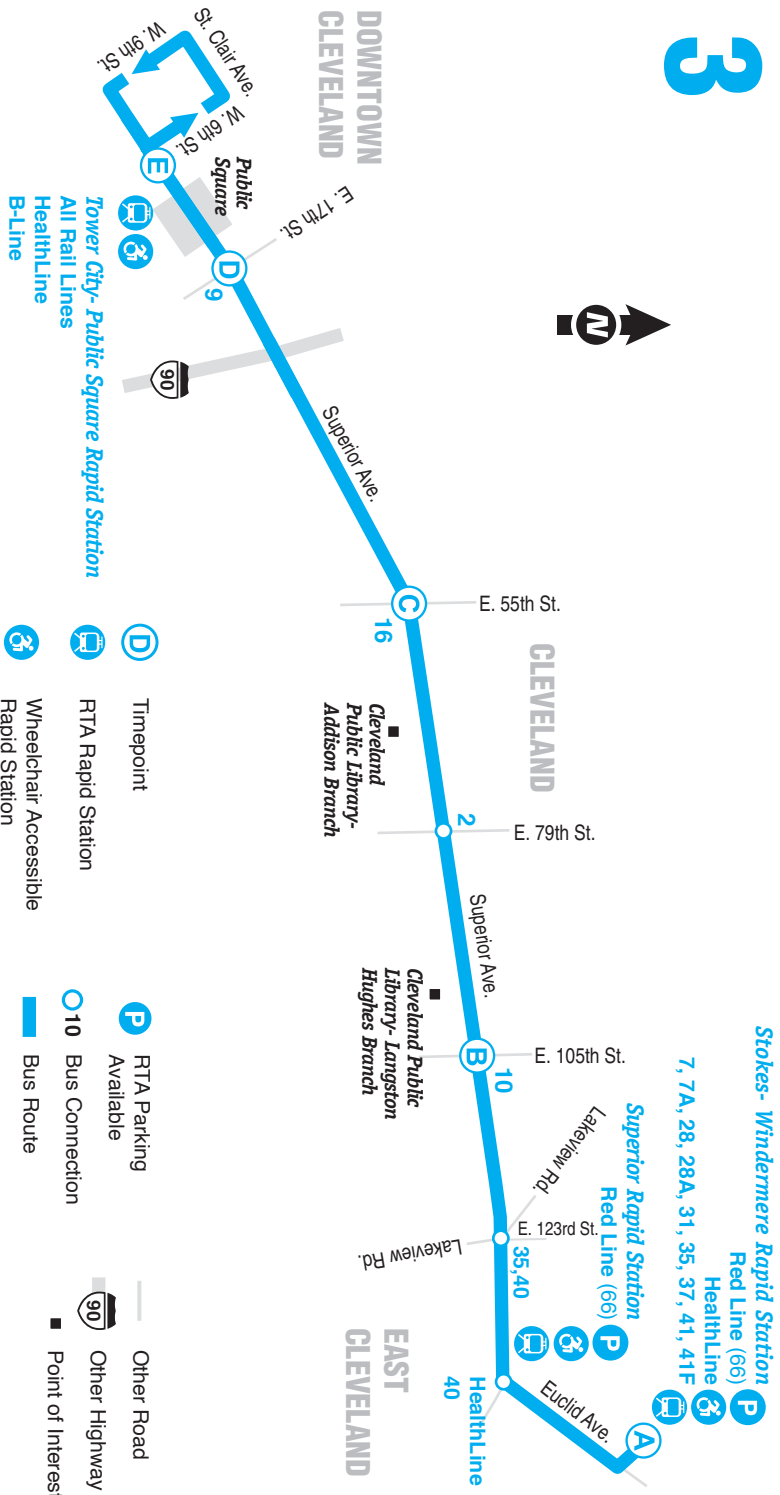

3

3 MONDAY THROUGH FRIDAY

WESTBOUND

EASTBOUND

AM

2:29	2:37	2:44	2:49	2:55
3:29	3:37	3:44	3:49	3:55
3:59	4:07	4:14	4:19	4:25
4:29	4:37	4:44	4:49	4:55
4:59	5:07	5:14	5:19	5:25
5:29	5:37	5:44	5:49	5:55
5:48	5:56	6:03	6:09	6:15
6:03	6:11	6:18	6:24	6:30
6:18	6:26	6:33	6:39	6:45
6:33	6:41	6:48	6:54	7:00
6:46	6:54	7:01	7:08	7:15
7:01	7:10	7:17	7:24	7:31
7:14	7:23	7:30	7:37	7:44
7:30	7:39	7:46	7:53	8:00
7:45	7:54	8:01	8:08	8:15
8:00	8:09	8:16	8:23	8:30
8:15	8:24	8:31	8:38	8:45
8:30	8:39	8:46	8:53	9:00
8:45	8:54	9:01	9:08	9:15
9:00	9:09	9:16	9:23	9:30
9:15	9:24	9:31	9:38	9:45
9:30	9:39	9:46	9:53	10:00
9:45	9:54	10:01	10:08	10:15
10:00	10:09	10:16	10:23	10:30
10:15	10:24	10:31	10:38	10:45
10:30	10:39	10:46	10:53	11:00
10:45	10:54	11:01	11:08	11:15
11:00	11:09	11:16	11:23	11:30
11:15	11:24	11:31	11:38	11:45
11:30	11:39	11:46	11:53	12:00
11:45	11:54	12:01	12:08	12:15

PM

12:00	12:09	12:16	12:23	12:30
12:15	12:24	12:31	12:38	12:45
12:30	12:39	12:46	12:53	1:00
12:45	12:54	1:01	1:08	1:15
1:00	1:09	1:16	1:23	1:30
1:15	1:24	1:31	1:38	1:45
1:30	1:39	1:46	1:53	2:00
1:45	1:54	2:01	2:08	2:15
2:00	2:09	2:16	2:23	2:30
2:15	2:24	2:31	2:38	2:45
2:30	2:39	2:46	2:53	3:00
2:44	2:53	3:01	3:08	3:15
2:59	3:08	3:16	3:23	3:30
3:14	3:23	3:31	3:38	3:45
3:29	3:38	3:46	3:53	4:00
3:44	3:53	4:01	4:08	4:15
3:59	4:08	4:16	4:23	4:30
4:14	4:23	4:31	4:38	4:45
4:29	4:38	4:46	4:53	5:00
4:44	4:53	5:01	5:08	5:15
4:59	5:08	5:16	5:23	5:30
5:14	5:23	5:31	5:38	5:45
5:29	5:38	5:46	5:53	6:00
5:58	6:07	6:14	6:21	6:28
6:30	6:39	6:46	6:53	7:00
6:57	7:06	7:13	7:19	7:25
7:27	7:36	7:43	7:49	7:55
7:57	8:06	8:13	8:19	8:25
8:27	8:36	8:43	8:49	8:55
8:57	9:06	9:13	9:19	9:25
9:27	9:36	9:43	9:49	9:55
9:57	10:06	10:13	10:19	10:25
10:27	10:36	10:43	10:49	10:55
10:59	11:07	11:14	11:19	11:25
11:29	11:37	11:44	11:49	11:55
11:59	12:07	12:14	12:19	12:25
12:29	12:37	12:44	12:49	12:55
1:29	1:37	1:44	1:49	1:55

AM

3:10	3:19	3:25	3:31	3:39
4:10	4:19	4:25	4:31	4:39
4:40	4:49	4:55	5:01	5:09
5:10	5:19	5:25	5:31	5:39
5:40	5:49	5:55	6:01	6:09
6:10	6:19	6:25	6:31	6:39
6:25	6:34	6:40	6:46	6:56
6:40	6:50	6:57	7:04	7:14
6:55	7:06	7:13	7:20	7:30
7:10	7:21	7:28	7:35	7:45
7:25	7:36	7:43	7:50	8:00
7:40	7:51	7:58	8:05	8:15
7:55	8:06	8:13	8:20	8:30
8:10	8:21	8:28	8:35	8:45
8:25	8:36	8:43	8:50	9:00
8:40	8:51	8:58	9:05	9:15
8:55	9:06	9:13	9:20	9:30
9:10	9:21	9:28	9:35	9:45
9:25	9:36	9:43	9:50	10:00
9:40	9:51	9:58	10:05	10:15
9:55	10:06	10:13	10:20	10:30
10:10	10:21	10:28	10:35	10:45
10:25	10:36	10:43	10:50	11:00
10:40	10:51	10:58	11:05	11:15
10:55	11:06	11:13	11:20	11:30
11:10	11:21	11:28	11:35	11:45
11:25	11:36	11:43	11:50	12:00
11:40	11:51	11:58	12:05	12:15
11:55	12:06	12:13	12:20	12:30