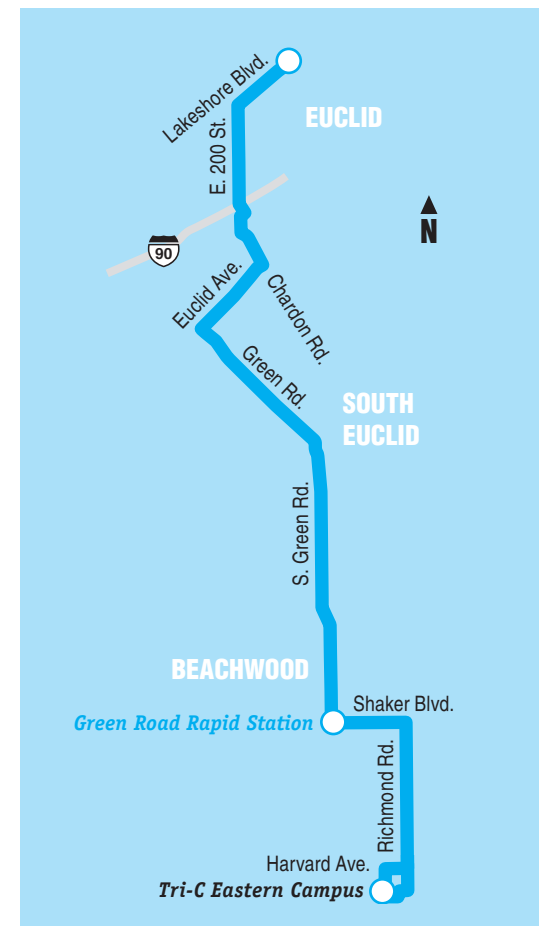

THIS ROUTE HAS NO SATURDAY, SUNDAY OR HOLIDAY SERVICE.

Holiday Service:

GCRTA operates Holiday / Sunday service on the following days: New Year's Day, Memorial Day, Independence Day, Labor Day, Thanksgiving Day and Christmas Day.

Effective: August 21, 2022

34

East 200-Green

34

34 MONDAY THROUGH FRIDAY

NORTHBOUND

SOUTHBOUND

Tri-C Eastern Campus to Lakeshore and East 222

Lakeshore and East 222 to Tri-C Eastern Campus

	Tri-C Eastern Campus (A)	Green Road Rapid Station (B)	Mayfield-Green (C)	Euclid-Green (D)	St. Clair-East 200 (E)	Lakeshore-East 222 (F)
AM	-	-	-	5:26	5:33	5:42
	-	6:03	6:15	6:27	6:34	6:43
	6:50	7:03	7:15	7:27	7:34	7:43
	7:49	8:03	8:15	8:27	8:34	8:43
	8:49	9:03	9:15	9:27	9:34	9:43
	9:49	10:03	10:15	10:27	10:34	10:43
	10:49	11:03	11:15	11:27	11:34	11:43
	11:49	12:03	12:15	12:27	12:34	12:43
PM	12:48	1:03	1:15	1:27	1:34	1:43
	1:48	2:03	2:15	2:27	2:34	2:43
	2:48	3:03	3:15	3:27	3:34	3:43
	3:48	4:03	4:16	4:28	4:35	4:44
	4:48	5:03	5:16	5:28	5:35	5:44
	5:49	6:03	6:15	6:27	6:33	6:41
	6:49	7:03	7:15	7:27	7:33	7:41
	7:49	8:03	8:15	8:27	8:33	8:41

	Lakeshore-East 222 (F)	St. Clair-East 200 (E)	Euclid-Green (D)	Mayfield-Green (C)	Green Road Rapid Station (B)	Tri-C Eastern Campus (A)
AM	4:49	4:58	5:05	5:15	5:25	-
	5:42	5:51	5:58	6:08	6:18	6:31
	6:40	6:49	6:56	7:07	7:18	7:32
	7:39	7:48	7:56	8:07	8:18	8:32
	8:39	8:48	8:56	9:07	9:18	9:32
	9:39	9:48	9:56	10:07	10:18	10:32
	10:39	10:48	10:56	11:07	11:18	11:32
	11:39	11:48	11:56	12:07	12:18	12:32
PM	12:38	12:47	12:55	1:06	1:18	1:32
	1:38	1:47	1:55	2:06	2:18	2:32
	2:37	2:47	2:55	3:06	3:18	3:33
	3:37	3:47	3:55	4:06	4:18	4:33
	4:38	4:47	4:55	5:06	5:18	5:33
	5:39	5:48	5:56	6:07	6:18	6:32
	6:39	6:48	6:56	7:07	7:18	7:32