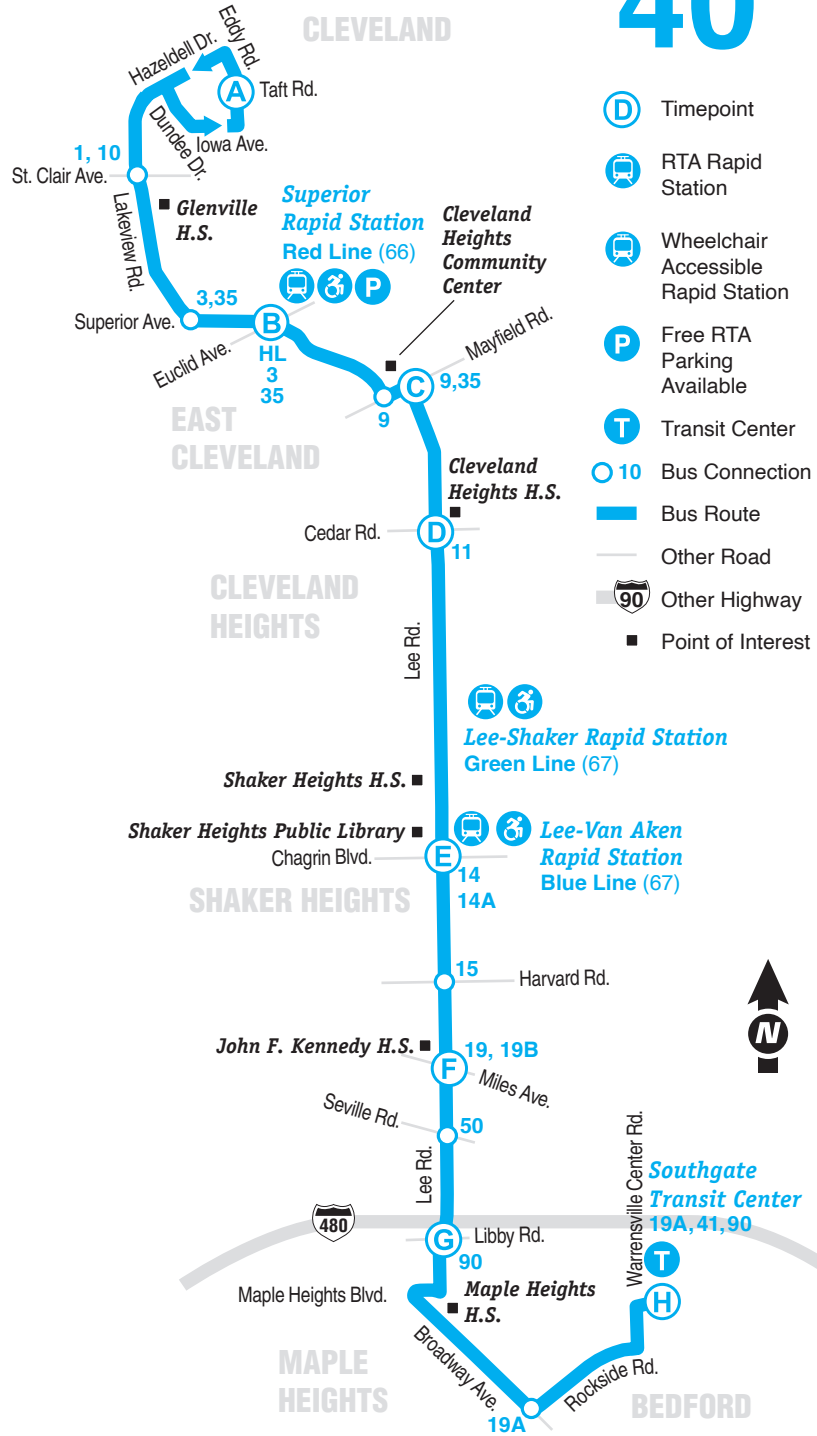

40

- Timepoint
- RTA Rapid Station
- Wheelchair Accessible Rapid Station
- Free RTA Parking Available
- Transit Center
- Bus Connection
- Bus Route
- Other Road
- Other Highway
- Point of Interest

40 MONDAY THROUGH FRIDAY

SOUTHBOUND

Taft and Eddy to Southgate Transit Center

	A	B	C	D	E	F	G	H
AM	4:19	4:30	4:36	4:40	4:49	4:55	5:01	5:11
	4:49	5:00	5:06	5:10	5:19	5:25	5:31	5:41
	5:19	5:30	5:36	5:40	5:49	5:55	6:01	6:11
	5:48	5:59	6:05	6:09	6:18	6:24	6:30	6:40
	6:19	6:30	6:36	6:40	6:49	6:55	7:01	7:12
	6:49	7:00	7:07	7:12	7:22	7:29	7:35	7:46
	7:19	7:30	7:37	7:42	7:52	7:59	8:05	8:16
	7:49	8:00	8:07	8:12	8:22	8:29	8:36	8:48
	8:19	8:30	8:37	8:42	8:53	9:00	9:07	9:19
	8:48	9:00	9:07	9:12	9:23	9:30	9:37	9:49
	9:18	9:30	9:37	9:42	9:53	10:00	10:07	10:19
	9:48	10:00	10:07	10:12	10:23	10:30	10:37	10:49
	10:18	10:30	10:37	10:42	10:53	11:00	11:07	11:19
	10:48	11:00	11:07	11:12	11:23	11:30	11:37	11:49
	11:18	11:30	11:37	11:42	11:53	12:00	12:07	12:19
	11:48	12:00	12:07	12:12	12:23	12:30	12:37	12:49
PM	12:18	12:30	12:37	12:42	12:53	1:00	1:07	1:19
	12:48	1:00	1:07	1:12	1:23	1:30	1:37	1:49
	1:18	1:30	1:37	1:42	1:53	2:00	2:07	2:19
	1:48	2:00	2:07	2:12	2:23	2:30	2:37	2:49
	2:18	2:30	2:37	2:42	2:53	3:00	3:08	3:20
	2:48	3:00	3:07	3:13	3:25	3:33	3:41	3:53
	3:19	3:31	3:38	3:44	3:56	4:04	4:12	4:24
	3:49	4:01	4:08	4:14	4:26	4:34	4:42	4:54
	4:19	4:31	4:38	4:44	4:56	5:04	5:11	5:23
	4:49	5:01	5:08	5:14	5:26	5:33	5:40	5:52
	5:18	5:30	5:37	5:43	5:55	6:02	6:09	6:20
	5:48	6:00	6:07	6:12	6:23	6:30	6:37	6:48
	6:18	6:30	6:37	6:42	6:53	7:00	7:07	7:18
	6:48	7:00	7:07	7:12	7:23	7:30	7:37	7:48
	7:19	7:30	7:37	7:42	7:53	8:00	8:06	8:16
	7:49	8:00	8:07	8:12	8:22	8:28	8:34	8:44
	8:18	8:29	8:36	8:41	8:51	8:57	9:03	9:13
	9:19	9:30	9:37	9:42	9:52	9:58	10:04	10:14
	10:20	10:31	10:37	10:42	10:51	10:57	11:03	11:13
	11:19	11:30	11:36	11:40	11:49	11:55	12:01	12:11
AM	12:19	12:30	12:36	12:40	12:49	12:55	1:01	1:11

NORTHBOUND

Southgate Transit Center to Taft and Eddy