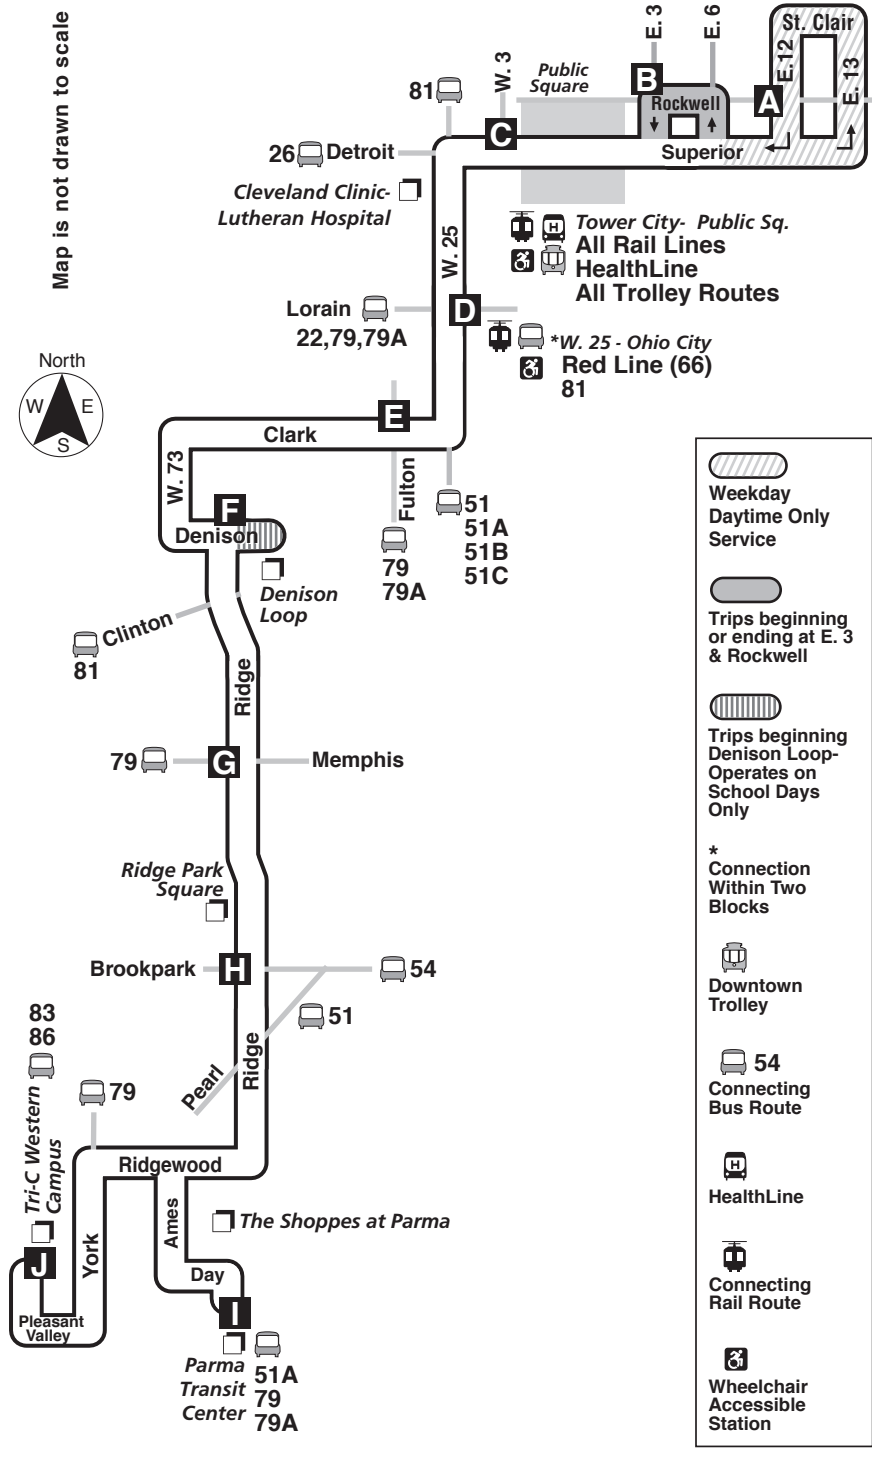

Map is not drawn to scale

- Weekday Daytime Only Service
- Trips beginning or ending at E. 3 & Rockwell
- Trips beginning Denison Loop-Operates on School Days Only
- * Connection Within Two Blocks
- Downtown Trolley
- 54 Connecting Bus Route
- HealthLine
- Connecting Rail Route
- Wheelchair Accessible Station

S-Trip operates on school days only, trip begins at Denison loop.

Please Note:
Scheduled times are subject to traffic and weather conditions.

Please have exact fare ready, drivers carry no change.

Subscribe to e-news:
To subscribe to RTA's twice-a-month free e-mail newsletter, go to www.rideRTA.com/e-news and fill in the information. Each newsletter is filled with up-to-date transit information.

Holiday Service:
RTA operates holiday service on the following days: New Year's Day, Memorial Day, Independence Day, Labor Day, Thanksgiving Day and Christmas Day.

Follow us on twitter @GCRTA

45

North

SATURDAY

Ridge

Effective March 10, 2019

DESTINATIONS:

- Tri-C Western Campus
- Parma Transit Center
- University Hospitals Parma Medical Center
- Ridge Park Square
- Biddulph Plaza/Biddulph License Bureau
- Cleveland Clinic- Lutheran Hospital
- Tower City