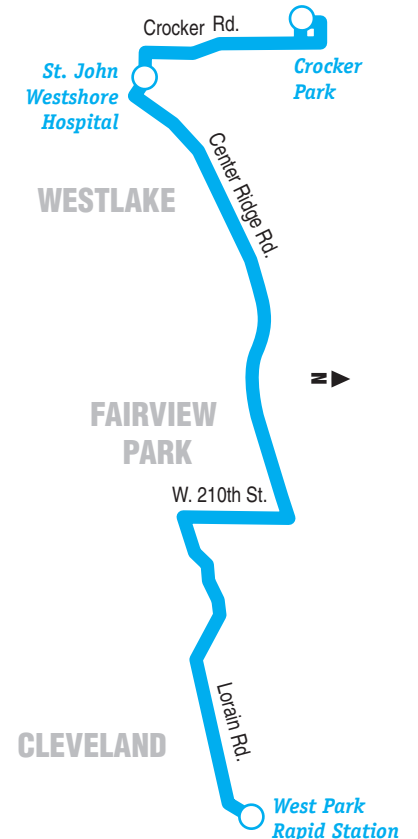

F E D C B A

49 SUNDAY / HOLIDAY

EASTBOUND

Crocker Park to West Park Rapid Station

	A	B	C	D	E	F
AM	6:19	6:23	6:30	6:37	6:46	6:53
	7:19	7:23	7:30	7:37	7:46	7:53
	8:19	8:23	8:30	8:37	8:46	8:53
	9:19	9:23	9:30	9:37	9:46	9:53
	10:19	10:23	10:30	10:37	10:46	10:53
	11:19	11:23	11:30	11:37	11:46	11:53
PM	12:19	12:23	12:30	12:37	12:46	12:53
	1:19	1:23	1:30	1:37	1:46	1:53
	2:19	2:23	2:30	2:37	2:46	2:53
	3:19	3:23	3:30	3:37	3:46	3:53
	4:19	4:23	4:30	4:37	4:46	4:53
	5:19	5:23	5:30	5:37	5:46	5:53
	6:19	6:23	6:30	6:37	6:46	6:53
	7:19	7:23	7:30	7:37	7:46	7:53
	8:19	8:23	8:30	8:37	8:46	8:53
	9:19	9:23	9:30	9:37	9:46	9:53
	10:19	10:23	10:30	10:37	10:46	10:53
	11:19	11:23	11:30	11:37	11:46	11:53

A B C D E F

▶ BUS ORIGINATES FROM OR CONTINUES AS #22 LORAIN AVE.

WESTBOUND

West Park Rapid Station to Crocker Park

	F	E	D	C	B	A
AM	5:25	5:31	5:41	5:48	5:55	6:04
	6:25	6:31	6:41	6:48	6:55	7:04
	7:25	7:31	7:41	7:48	7:55	8:04
	8:25	8:31	8:41	8:48	8:55	9:04
	9:25	9:31	9:41	9:48	9:55	10:04
	10:25	10:31	10:41	10:48	10:55	11:04
	11:25	11:31	11:41	11:48	11:55	12:04
PM	12:25	12:31	12:41	12:48	12:55	1:04
	1:25	1:31	1:41	1:48	1:55	2:04
	2:25	2:31	2:41	2:48	2:55	3:04
	3:25	3:31	3:41	3:48	3:55	4:04
	4:25	4:31	4:41	4:48	4:55	5:04
	5:25	5:31	5:41	5:48	5:55	6:04
	6:25	6:31	6:41	6:48	6:55	7:04
	7:25	7:31	7:41	7:48	7:55	8:04
	8:25	8:31	8:41	8:48	8:55	9:04
	9:25	9:31	9:41	9:48	9:55	10:04
	10:25	10:31	10:41	10:48	10:55	11:04

F E D C B A

Effective: December 13, 2020

49 Lorain-Center Ridge

Please Note:

Scheduled times are subject to traffic and weather conditions.

RTA on the Internet:

Main Website: RideRTA.com

Subscribe to enews:

www.rideRTA.com/e-news

RTA on Twitter: @GCRTA

RTA on Facebook:

facebook.com/rideRTA

RTA Buses and Trains are Safe Places:

If you are a youth in need of help, tell an operator and he or she will contact a safe place coordinator to get you the help you need.

Ayuda en Español:

Para ayuda con este horario, o para planificar una viaje, llame al (216) 621-9500 y oprime el numero 2 para español, y el numero 2 otra vez para una operadora en español.

Holiday Service:

RTA operates Holiday / Sunday service on the following days: New Year's Day, Memorial Day, Independence Day, Labor Day, Thanksgiving Day and Christmas Day.

RTA CLE App

Download the free RTA CLE mobile ticketing app on The App Store or Google Play Store to set up a secure account to purchase, save and use tickets for Greater Cleveland Regional Transit Authority (RTA) bus and rail trips right from your smartphone.

Riding RTA During the Coronavirus Pandemic

For your health, and the health of others, riders are asked to do the following:

- Wear a face covering or mask.
- Wash or sanitize hands frequently.
- Exit through the rear door of the vehicle if possible.
- When possible, distance yourself from others when waiting for, or riding, RTA.