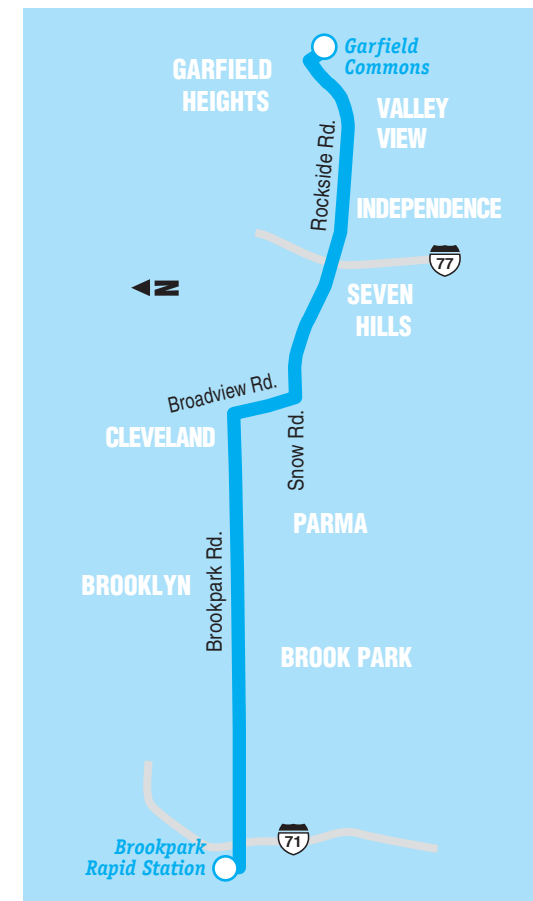

# 54 Brookpark-Rockside

Greater Cleveland  
Regional Transit Authority  
Connecting the Community

# 54

- D Timepoint
- RTA Rapid Station
- Wheelchair Accessible Rapid Station
- P RTA Parking Available
- 10 Bus Connection
- \* Connection Within 2 Blocks
- Bus Route
- Other Road
- Other Highway
- Point of Interest

### EASTBOUND

### WESTBOUND