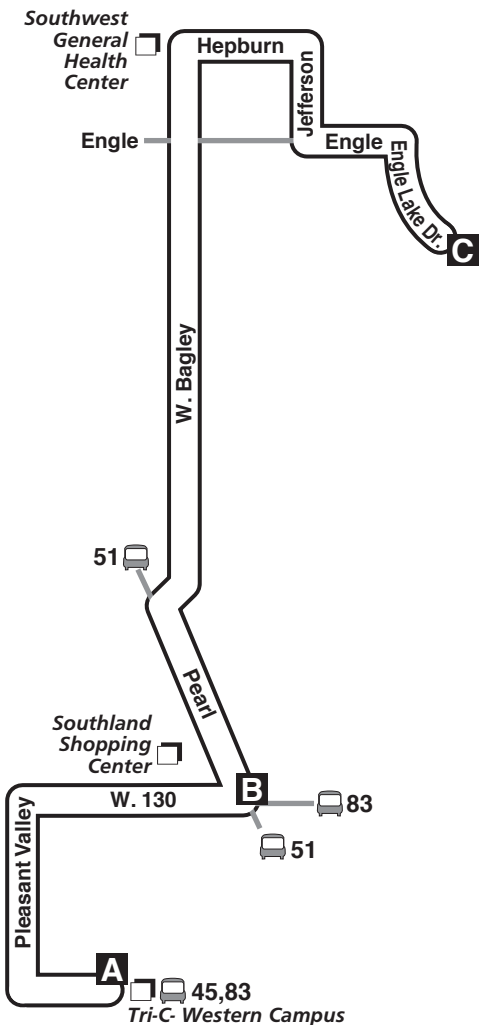

**83**  Connecting Bus Route

Map is not drawn to scale

**68**

West

**WEEKDAY**

East

**68**

Bus Leaves or Arrives At	West			East		
	Tri-C- Western Campus	Pearl- West 130	Engle Lake Drive	Engle Lake Drive	Pearl- West 130	Tri-C- Western Campus
	A	B	C	C	B	A
<b>6 AM</b>	6:25	6:33	6:48	<b>6 AM</b>	6:29	6:36
<b>7 AM</b>	7:25	7:33	7:48	<b>7 AM</b>	7:29	7:36
<b>8 AM</b>	8:25	8:33	8:48	<b>8 AM</b>	8:27	8:34
<b>9 AM</b>	9:25	9:33	9:48	<b>9 AM</b>	9:27	9:34
<b>10 AM</b>	10:25	10:33	10:48	<b>10 AM</b>	10:27	10:34
<b>11 AM</b>	11:25	11:33	11:48	<b>11 AM</b>	11:27	11:34
<b>12 PM</b>	12:25	12:33	12:48	<b>12 PM</b>	12:27	12:34
<b>1 PM</b>	1:25	1:33	1:48	<b>1 PM</b>	1:27	1:34
<b>2 PM</b>	2:25	2:33	2:48	<b>2 PM</b>	2:27	2:34
<b>3 PM</b>	3:25	3:33	3:48	<b>3 PM</b>	3:27	3:34
<b>4 PM</b>	4:25	4:33	4:48	<b>4 PM</b>	4:27	4:34
<b>5 PM</b>	5:25	5:33	5:48	<b>5 PM</b>	5:27	5:34
<b>6 PM</b>	6:25	6:33	6:48	<b>6 PM</b>	6:27	6:34
<b>7 PM</b>	7:25	7:33	7:48	<b>7 PM</b>	7:27	7:34

### DESTINATIONS:

Southwest General Health Center  
Southland Shopping Center  
Tri-C Western Campus  
Engle Lake Drive

### SPAN OF SERVICE:

Monday thru Friday  
AM Rush thru PM Rush

### Wheelchair Accessible

RTA's Mission: To provide safe, reliable, clean and courteous public transportation.

Greater Cleveland Regional Transit Authority  
1240 West 6th Street • Cleveland, Ohio 44113-1331  
[rideRTA.com](http://rideRTA.com)