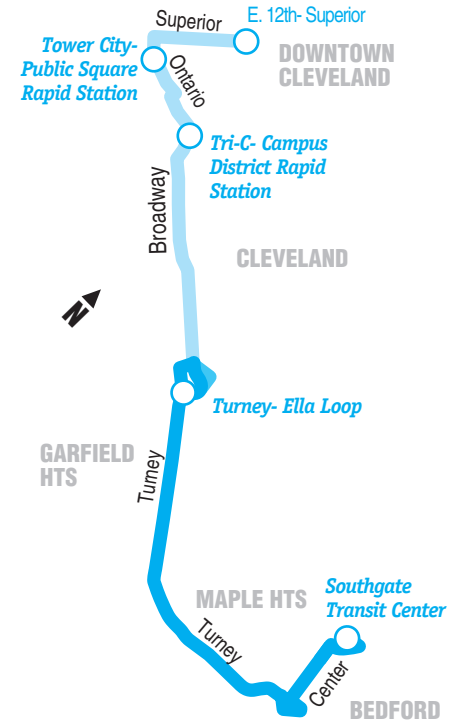

Tower City

Tower City is the hub of RTA rail service. All rail lines stop there. In addition, RTA's Customer Service Center, Lost and Found, and Fare Sales Counter are located in the Rotunda of Tower City, on the station platform level.

Please Note:

Scheduled times are subject to traffic and weather conditions.

Effective: December 13, 2020

76 Broadway-Turney

Greater Cleveland
Regional Transit Authority
1240 West 6th Street • Cleveland Ohio 44113
Riderta.com • RTAanswerline - 216-621-9500

76 MONDAY THROUGH FRIDAY

NORTHBOUND

Southgate Transit Center to Downtown

	Southgate Transit Center (A)	Broadway-Columbus (B)	Turney-Rockside (C)	Broadway-Harvard (E)	Broadway-East 55 (F)	Ontario-South Roadway (G)	East 12-Superior (I)
AM	5:00	5:05	5:13	5:26	5:33	5:45	5:50
	5:26	5:31	5:41	5:54	6:01	6:13	6:19
	5:51	5:57	6:08	6:22	6:30	6:43	6:49
	6:17	6:23	6:34	6:49	6:57	7:11	7:17
	6:47	6:54	7:05	7:20	7:28	7:42	7:49
	7:15	7:22	7:33	7:48	7:56	8:10	8:17
	7:47	7:54	8:05	8:21	8:29	8:43	8:50
	8:24	8:31	8:42	8:58	9:06	9:20	9:27
	8:56	9:03	9:14	9:30	9:38	9:52	9:59
	9:41	9:48	9:59	10:14	10:22	10:36	10:43
	10:26	10:34	10:45	11:00	11:08	11:22	11:28
	11:11	11:19	11:30	11:45	11:53	12:07	12:13
	11:58	12:06	12:17	12:32	12:40	12:54	1:00
PM	12:43	12:51	1:02	1:17	1:25	1:39	1:45
	1:28	1:36	1:47	2:02	2:10	2:24	2:30
	2:16	2:24	2:35	2:51	2:59	3:13	3:20
	3:05	3:13	3:24	3:40	3:48	4:02	4:09
	3:50	3:58	4:09	4:25	4:33	4:47	4:54
	4:21	4:30	4:41	4:56	5:05	5:19	5:25
	4:53	5:02	5:13	5:28	5:36	5:50	5:56
	5:22	5:31	5:42	5:57	6:05	6:19	6:24
	5:59	6:07	6:17	6:31	6:39	6:52	-
	7:03	7:10	7:20	7:34	7:42	7:55	-
	8:13	8:20	8:29	8:43	8:50	9:03	-
	9:12	9:18	9:27	9:40	9:47	9:59	-
	10:10	10:16	10:25	10:38	10:45	10:57	-
	11:08	11:14	11:23	11:36	11:43	11:55	-