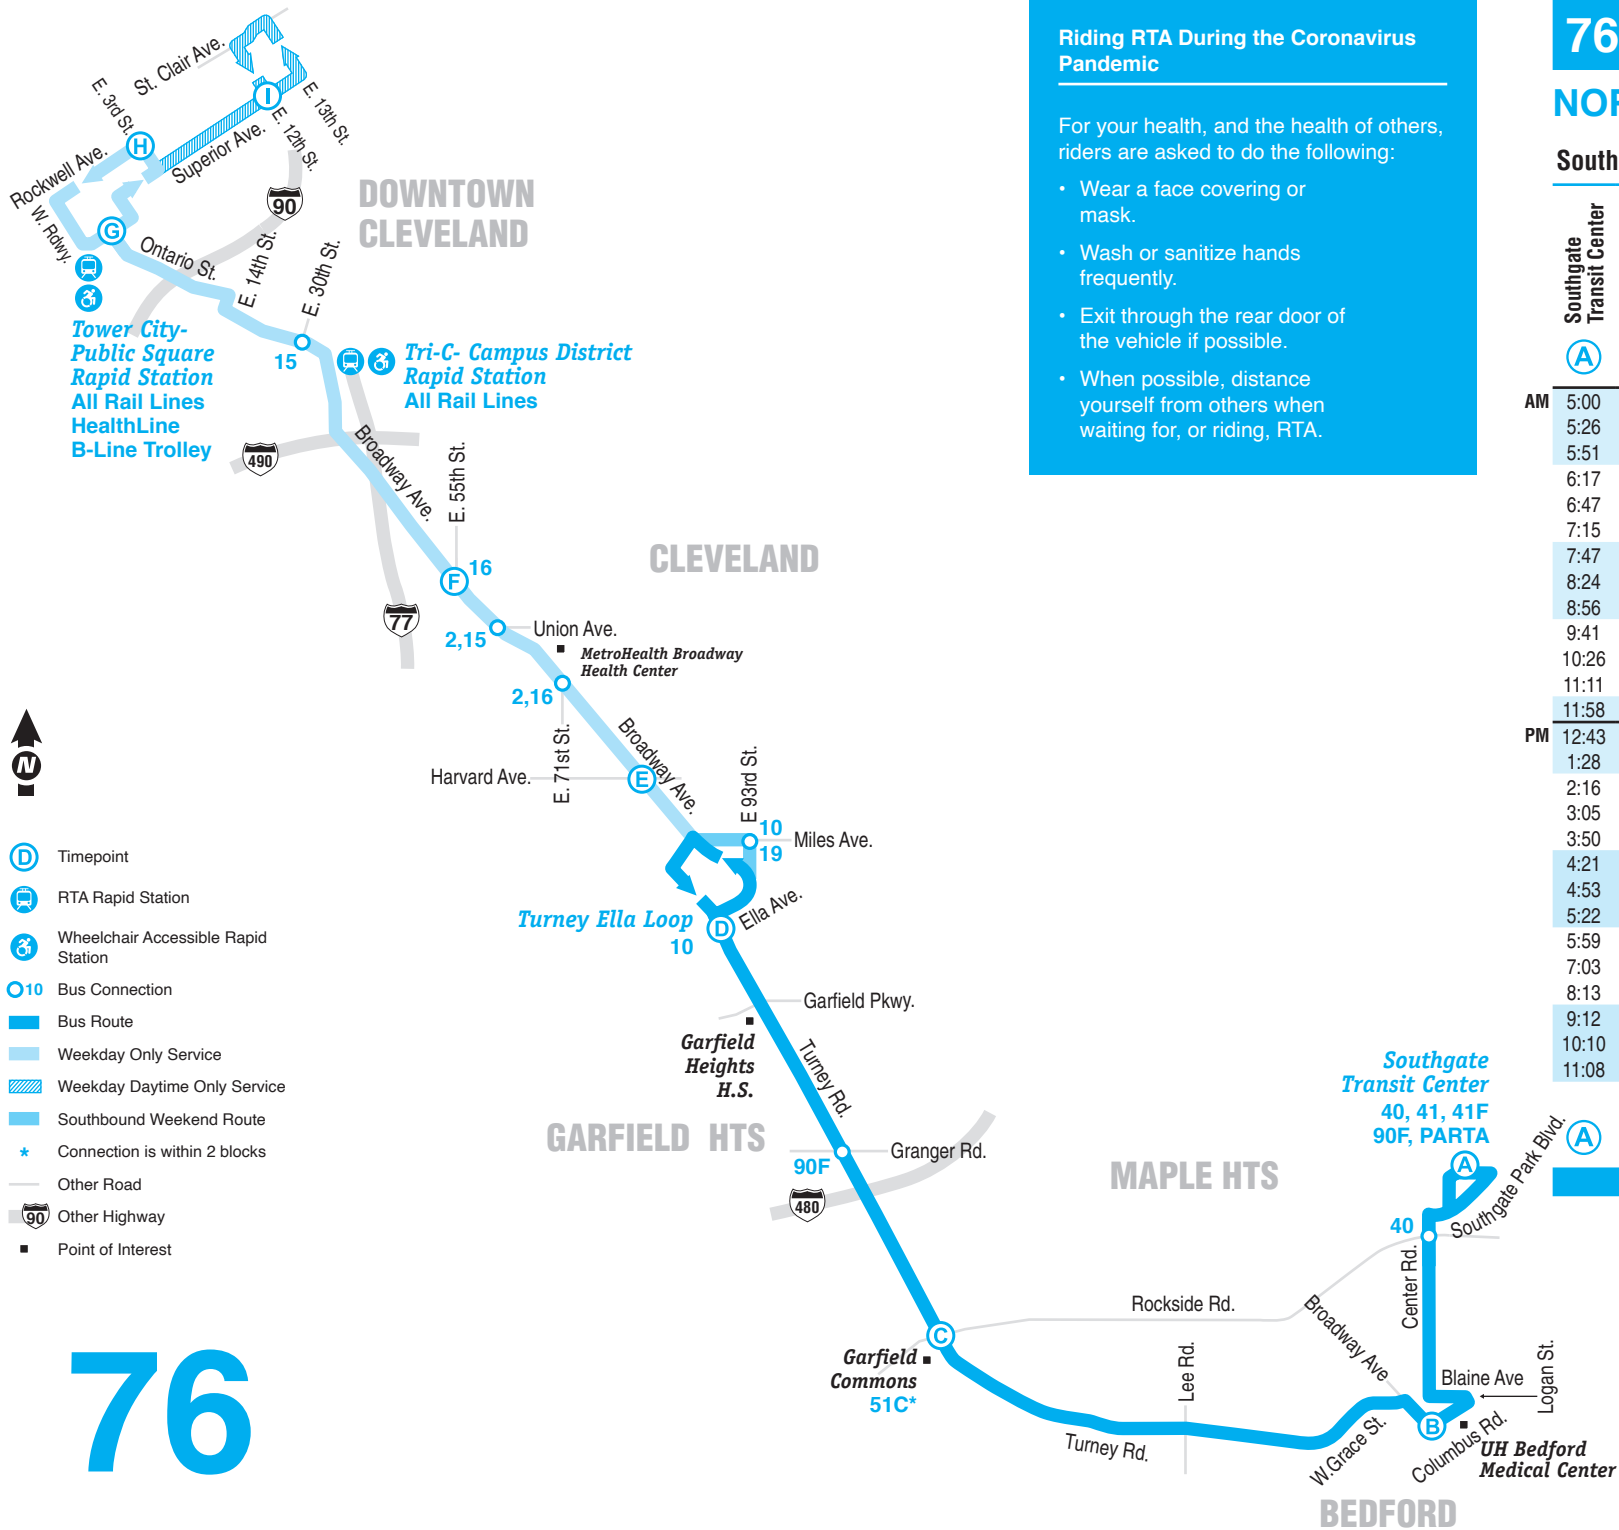

Please Note:

Scheduled times are subject to traffic and weather conditions.

Effective: December 13, 2020

76 Broadway-Turney

Greater Cleveland
Regional Transit Authority
1240 West 6th Street • Cleveland Ohio 44113
Riderta.com • RTAanswerline - 216-621-9500

76 MONDAY THROUGH FRIDAY

NORTHBOUND

Southgate Transit Center to Downtown

	Southgate Transit Center (A)	Broadway-Columbus (B)	Turney-Rockside (C)	Broadway-Harvard (E)	Broadway-East 55 (F)	Ontario-South Roadway (G)	East 12-Superior (I)
AM	5:00	5:05	5:13	5:26	5:33	5:45	5:50
	5:26	5:31	5:41	5:54	6:01	6:13	6:19
	5:51	5:57	6:08	6:22	6:30	6:43	6:49
	6:17	6:23	6:34	6:49	6:57	7:11	7:17
	6:47	6:54	7:05	7:20	7:28	7:42	7:49
	7:15	7:22	7:33	7:48	7:56	8:10	8:17
	7:47	7:54	8:05	8:21	8:29	8:43	8:50
	8:24	8:31	8:42	8:58	9:06	9:20	9:27
	8:56	9:03	9:14	9:30	9:38	9:52	9:59
	9:41	9:48	9:59	10:14	10:22	10:36	10:43
	10:26	10:34	10:45	11:00	11:08	11:22	11:28
	11:11	11:19	11:30	11:45	11:53	12:07	12:13
	11:58	12:06	12:17	12:32	12:40	12:54	1:00
PM	12:43	12:51	1:02	1:17	1:25	1:39	1:45
	1:28	1:36	1:47	2:02	2:10	2:24	2:30
	2:16	2:24	2:35	2:51	2:59	3:13	3:20
	3:05	3:13	3:24	3:40	3:48	4:02	4:09
	3:50	3:58	4:09	4:25	4:33	4:47	4:54
	4:21	4:30	4:41	4:56	5:05	5:19	5:25
	4:53	5:02	5:13	5:28	5:36	5:50	5:56
	5:22	5:31	5:42	5:57	6:05	6:19	6:24
	5:59	6:07	6:17	6:31	6:39	6:52	-
	7:03	7:10	7:20	7:34	7:42	7:55	-
	8:13	8:20	8:29	8:43	8:50	9:03	-
	9:12	9:18	9:27	9:40	9:47	9:59	-
	10:10	10:16	10:25	10:38	10:45	10:57	-
	11:08	11:14	11:23	11:36	11:43	11:55	-