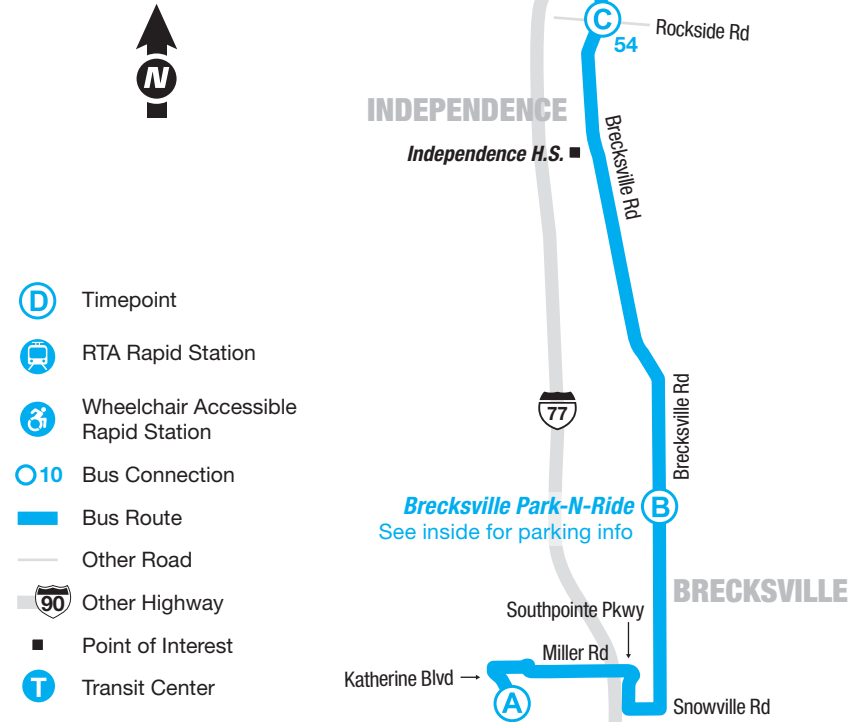

SOUTHBOUND

Downtown to Brecksville

	West Prospect-West 3 (G)	Chester-East 21 (F)	Community College-East 30 (D)	Brecksville-Rockside (C)	Brecksville Park-N-Ride (B)	Katherine Blvd. (A)
AM	6:10	6:18	6:22	6:34	6:47	6:57
	7:10	7:18	7:22	7:34	7:47	7:57
	8:10	8:18	8:22	8:34	8:47	8:57
	9:10	9:18	9:22	9:34	9:47	9:57
	10:10	10:18	10:22	10:34	10:47	10:57
	11:10	11:18	11:22	11:34	11:47	11:57
PM	12:10	12:18	12:22	12:34	12:47	12:57
	1:10	1:18	1:22	1:34	1:47	1:57
	2:10	2:18	2:22	2:34	2:47	2:57
	3:10	3:18	3:22	3:34	3:47	3:57
	4:10	4:18	4:22	4:34	4:47	4:57
	5:10	5:18	5:22	5:34	5:47	5:57
	6:10	6:18	6:22	6:34	6:47	6:57
	7:10	7:18	7:22	7:34	7:47	7:57
	8:10	8:18	8:22	8:34	8:47	8:57
	9:10	9:18	9:22	9:34	9:47	9:57

Brecksville Park-N-Ride

Brecksville Park-N-Ride is permit parking only. For information on obtaining a parking permit contact Brecksville City Hall at 440-526-4351.

Tower City

Tower City is the hub of GCRTA rail service. All rail lines stop there. In addition, GCRTA's Customer Service Center, Lost and Found, and Fare Sales Counter are located in the Rotunda of Tower City, on the station platform level.

All downtown GCRTA bus routes operate near the Tower City / Public Square area. For more information on downtown bus to bus connections, you can:

- Consult the printed timetable of the connecting bus
- Call the Community Connection Line: 216-621-9500
- Go to RideRTA.com

- D Timepoint
- RTA RTA Rapid Station
- ♿ Wheelchair Accessible Rapid Station
- 10 Bus Connection
- Bus Route
- Other Road
- 90 Other Highway
- Point of Interest
- T Transit Center

77 MONDAY THROUGH FRIDAY