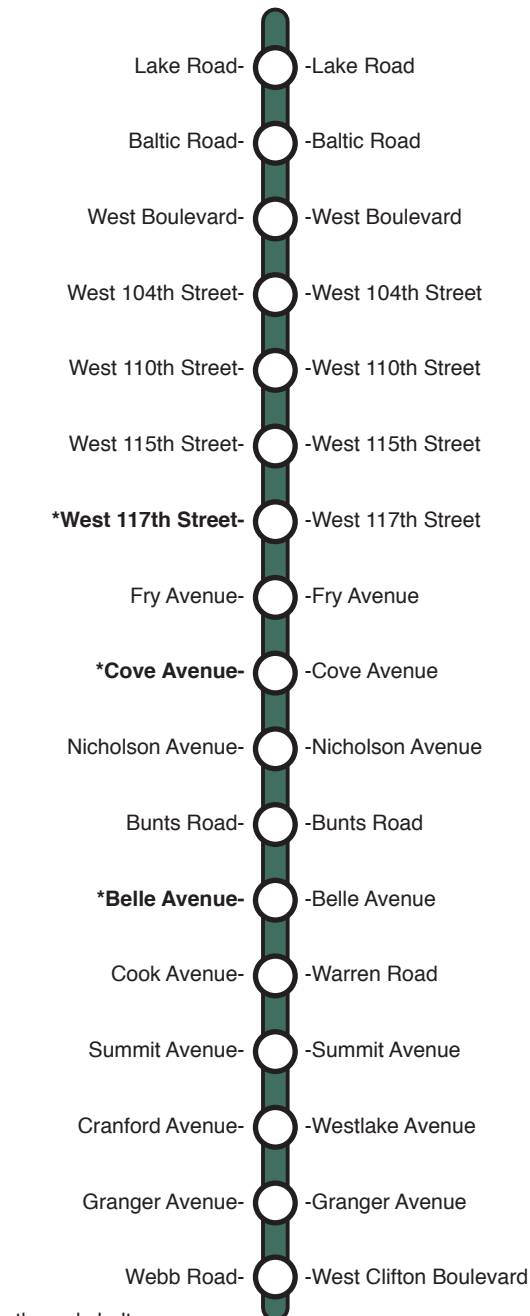

## WESTBOUND

Downtown to Rocky River

	Route	Stephanie Tubbs Jones Transit Center	Superior-East Rdwy.	Edgewater Park	Clifton-West 117	Clifton-Granger	Westgate Transit Center
	●	K	J	I	H	G	F
AM	55	6:05	6:14	6:21	6:28	6:35	6:48
	55	7:05	7:14	7:21	7:28	7:35	7:48
	55	8:05	8:14	8:21	8:28	8:35	8:48
	55	9:05	9:14	9:21	9:28	9:35	9:48
	55	10:05	10:14	10:21	10:28	10:35	10:48
	55	11:05	11:14	11:21	11:28	11:35	11:48
PM	55	12:05	12:14	12:21	12:28	12:35	12:48
	55	1:05	1:14	1:21	1:28	1:35	1:48
	55	2:05	2:14	2:21	2:28	2:35	2:48
	55	3:05	3:14	3:21	3:28	3:35	3:48
	55	4:05	4:14	4:21	4:28	4:35	4:48
	55	5:05	5:14	5:21	5:28	5:35	5:48
	●	K	J	I	H	G	F

### Tower City

Tower City is the hub of RTA rail service. All rail lines stop there. In addition, RTA's Customer Service Center, Lost and Found, and Fare Sales Counter are located in the Rotunda of Tower City, on the station platform level.

All downtown RTA bus routes operate near the Tower City / Public Square area. For more information on downtown bus to bus connections, you can:

- Consult the printed timetable of the connecting bus
- Call the RTAnswerline, 216-621-9500
- Go to RideRTA.com

## Cleveland State Line Stops- Lakewood and Cleveland

WESTBOUND EASTBOUND

\* Westbound shelter

Effective: December 13, 2020