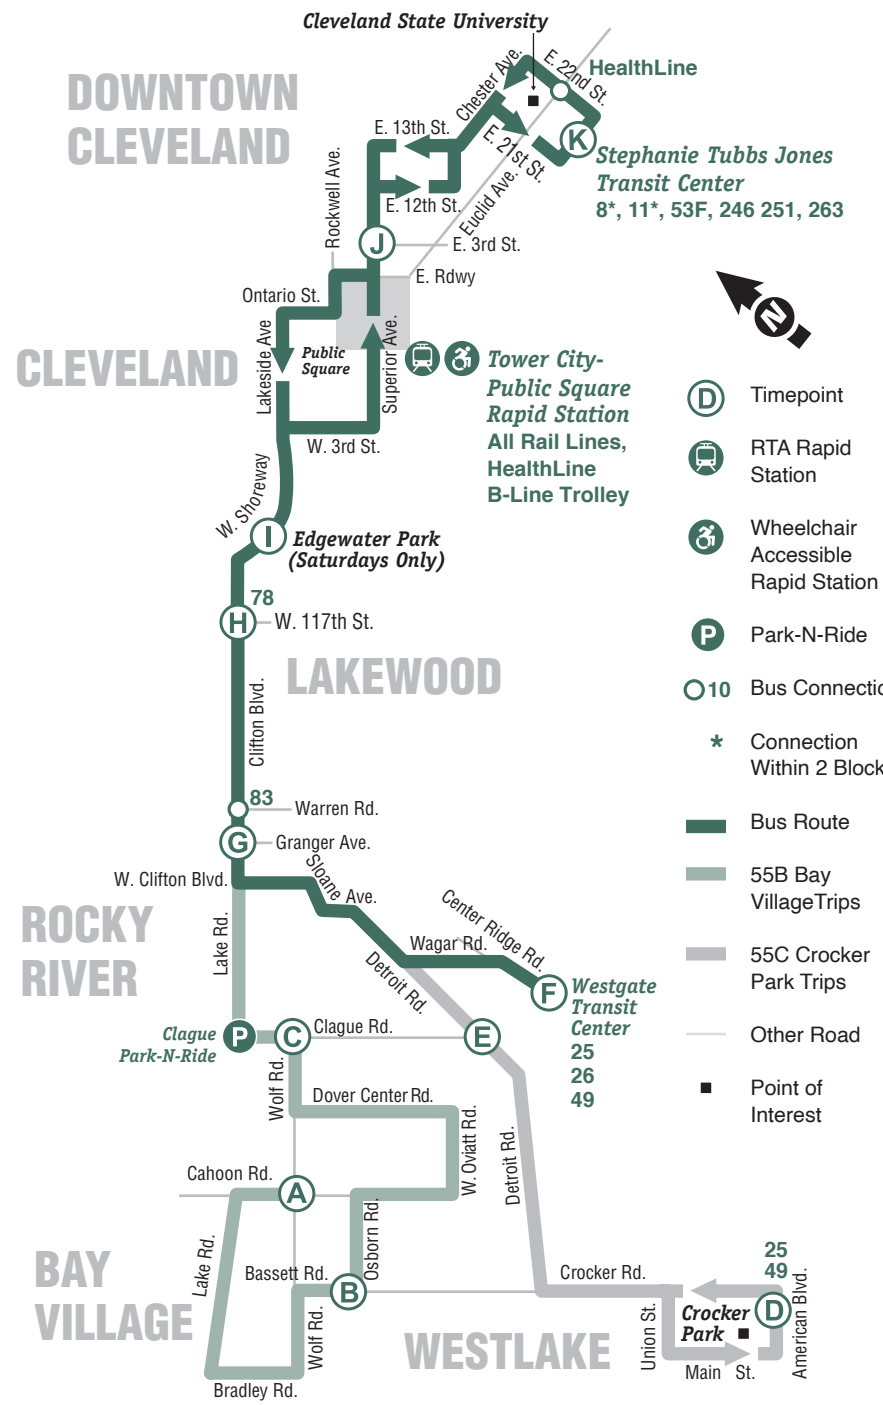

# CLEVELAND STATE LINE

- Timepoint
- RTA Rapid Station
- Wheelchair Accessible Rapid Station
- Park-N-Ride
- Bus Connection
- Connection Within 2 Blocks
- Bus Route
- 55B Bay VillageTrips
- 55C Crocker Park Trips
- Other Road
- Point of Interest

## CLEVELAND STATE LINE MONDAY THROUGH FRIDAY

### Tower City

Tower City is the hub of RTA rail service. All rail lines stop there. In addition, RTA's Customer Service Center, Lost and Found, and Fare Sales Counter are located in the Rotunda of Tower City, on the station platform level.

All downtown RTA bus routes operate near the Tower City / Public Square area. For more information on downtown bus to bus connections, you can:

- Consult the printed timetable of the connecting bus
- Call the RTAnswerline, 216-621-9500
- Go to RideRTA.com